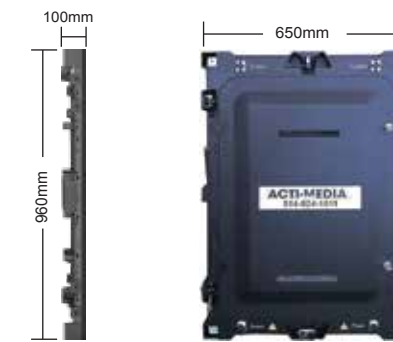

>> AM- rental LED screen series

500mm
500mm
Front

Rear

Features

- Aluminum Die-casting
- Unified size 500mm * 500mm
- Slim design 80mm thickness, 8.2Kg/cabinet
- High refresh rate IC, perfect visual effect
- Passive cooling system, noiseless design
- Delicate and purified color presentation
- Rear fixed stacking and Hoisting Installation

Side Back

Features

- Aluminum Die-casting
- Unified size: 640mm * 960mm
- Slim design: 100mm thickness, 26Kg/cabinet
- New design locks, accurate seamless assembly
- Passive cooling system, noiseless design
- Rear fixed stacking and Hoisting Installation

Application:

- Mobile truck, trailer LED screen
- Conference Hall and Exhibition Hall information publishing
- Events rental application etc.

Specification	P3.91	P4.81	P4.81 Outdoor	P6.25 Outdoor	Unit
Pixel Pitch	3.91	4.81	4.81	6.25	mm
Brightness	≥1400	≥1200	5500	6000	nit
Cabinet size	500*500*80	500*500*80	500*500*80	500*500*80	mm
Cabinet material	Die cast aluminum	Die cast aluminum	Die cast aluminum	Die cast aluminum	Aluminum Die-casting
Cabinet weight	7.5	7.5	7.5	7.5	kg
Service type	back	back	back	back	-
LED type	SMD2121	SMD2121	SMD2727	SMD 3535	-
Cabinet resolution	123904	123904	123904	123904	pixels
Refresh rate	≥3840	≥3840	≥3840	≥3840	HZ
Gray level	14	14	14	14	bit
Viewing angle	140H/140V	140H/140V	140H/140V	140H/140V	deg
IP grade	IP31	IP31	IP65	IP65	-
Max/Aver. power consumption	700/315	700/315	700/315	700/315	w/sqm

Specification	P6.66	P8	P10	Unit
Pixel pitch	6.66	8	10	mm
Brightness	7200	7000	6500	nit
Cabinet size	640*960*100	640*960*100	640*960*100	mm
Cabinet material	Die cast aluminum	Die cast aluminum	Die cast aluminum	Aluminum Die-casting
Cabinet weight	26	26	26	kg
Service type	back	back	back	-
LED type	SMD3535	SMD3535	SMD 3535	-
Cabinet resolution	12740	9600	6144	pixels
Refresh rate	1920	1920	1920	HZ
Gray level	14	14	14	bit
Viewing angle	140H/140V	140H/140V	140H/140V	deg
IP grade	IP65	IP65	IP65	-
Max/Aver. power consumption	830/330	830/330	830/330	w/sqm