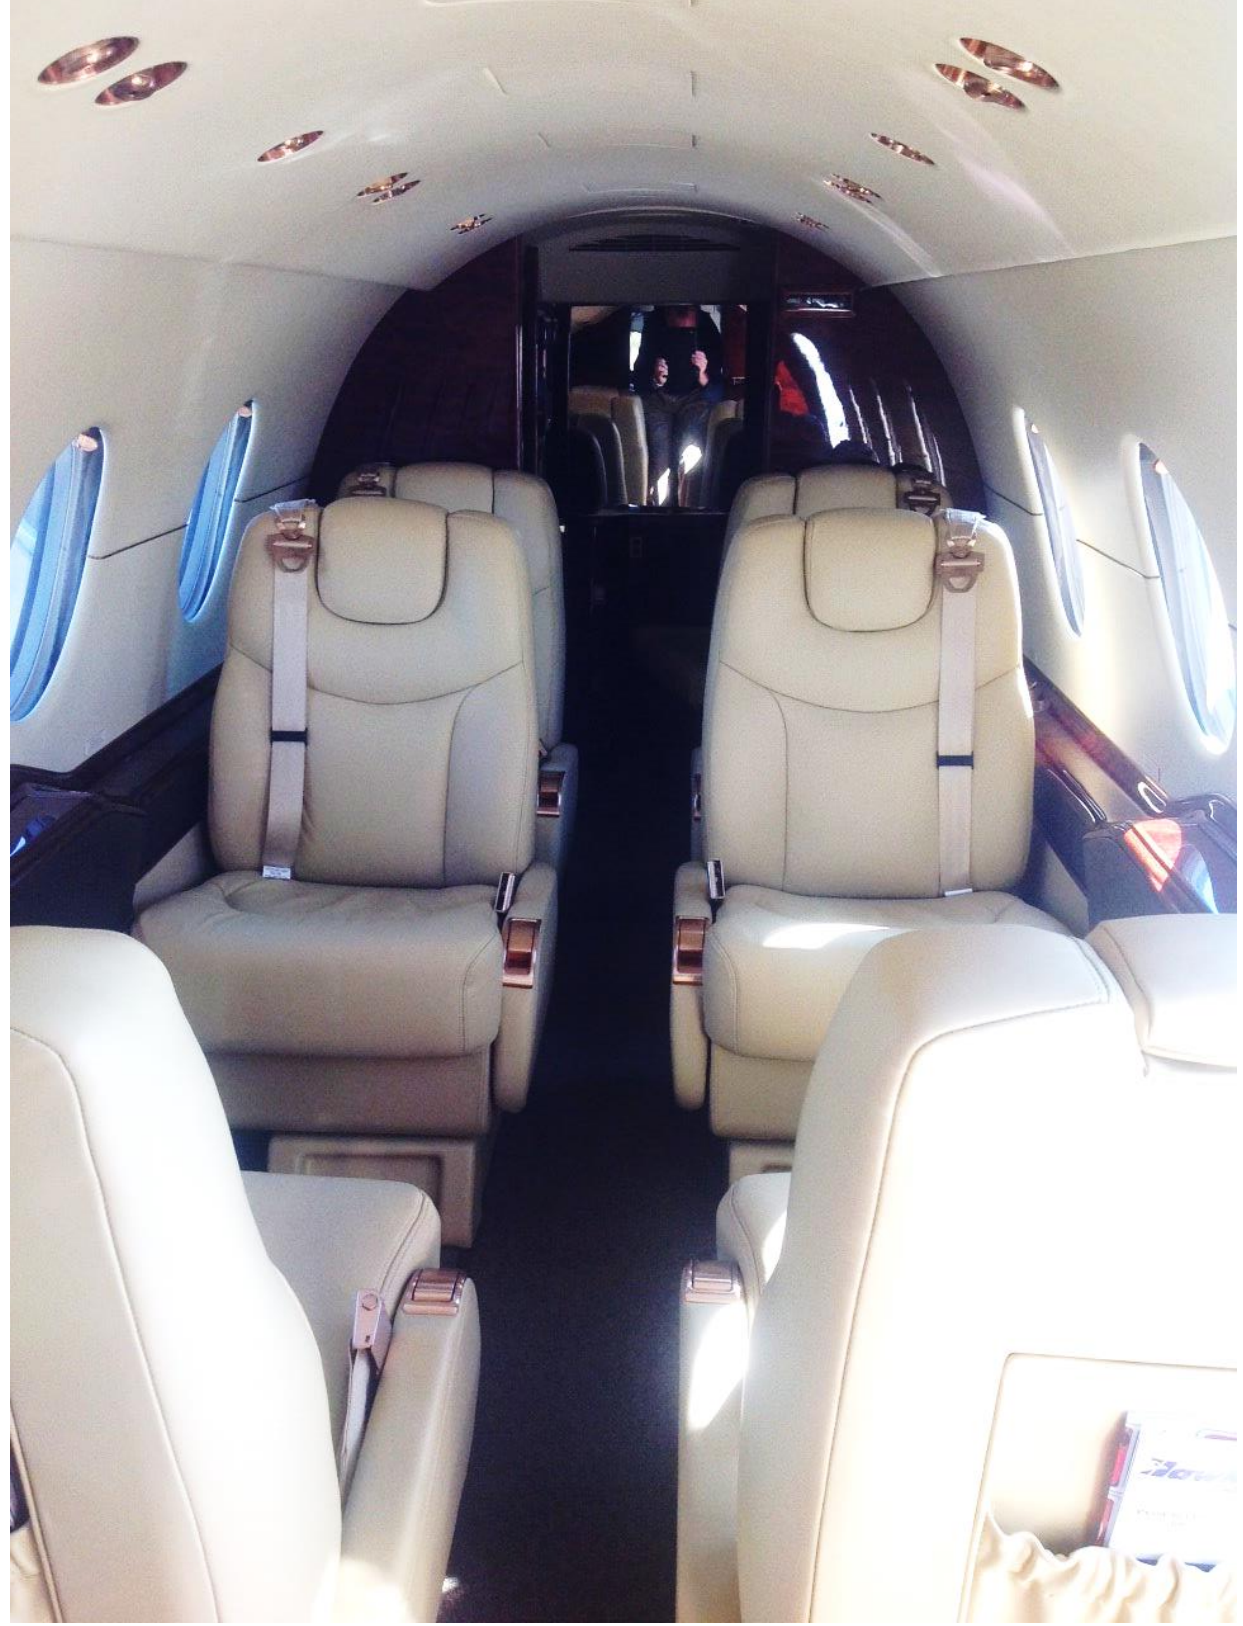

CHARTER • AIRCRAFT MANAGEMENT •
FULL SERVICE FBO • MAINTENANCE

Don Davis Aviation, Inc.

2154 Hwy 136 West • Henderson, KY 42420 •

Telephone 270 826 6000 • Fax 270 826 6040