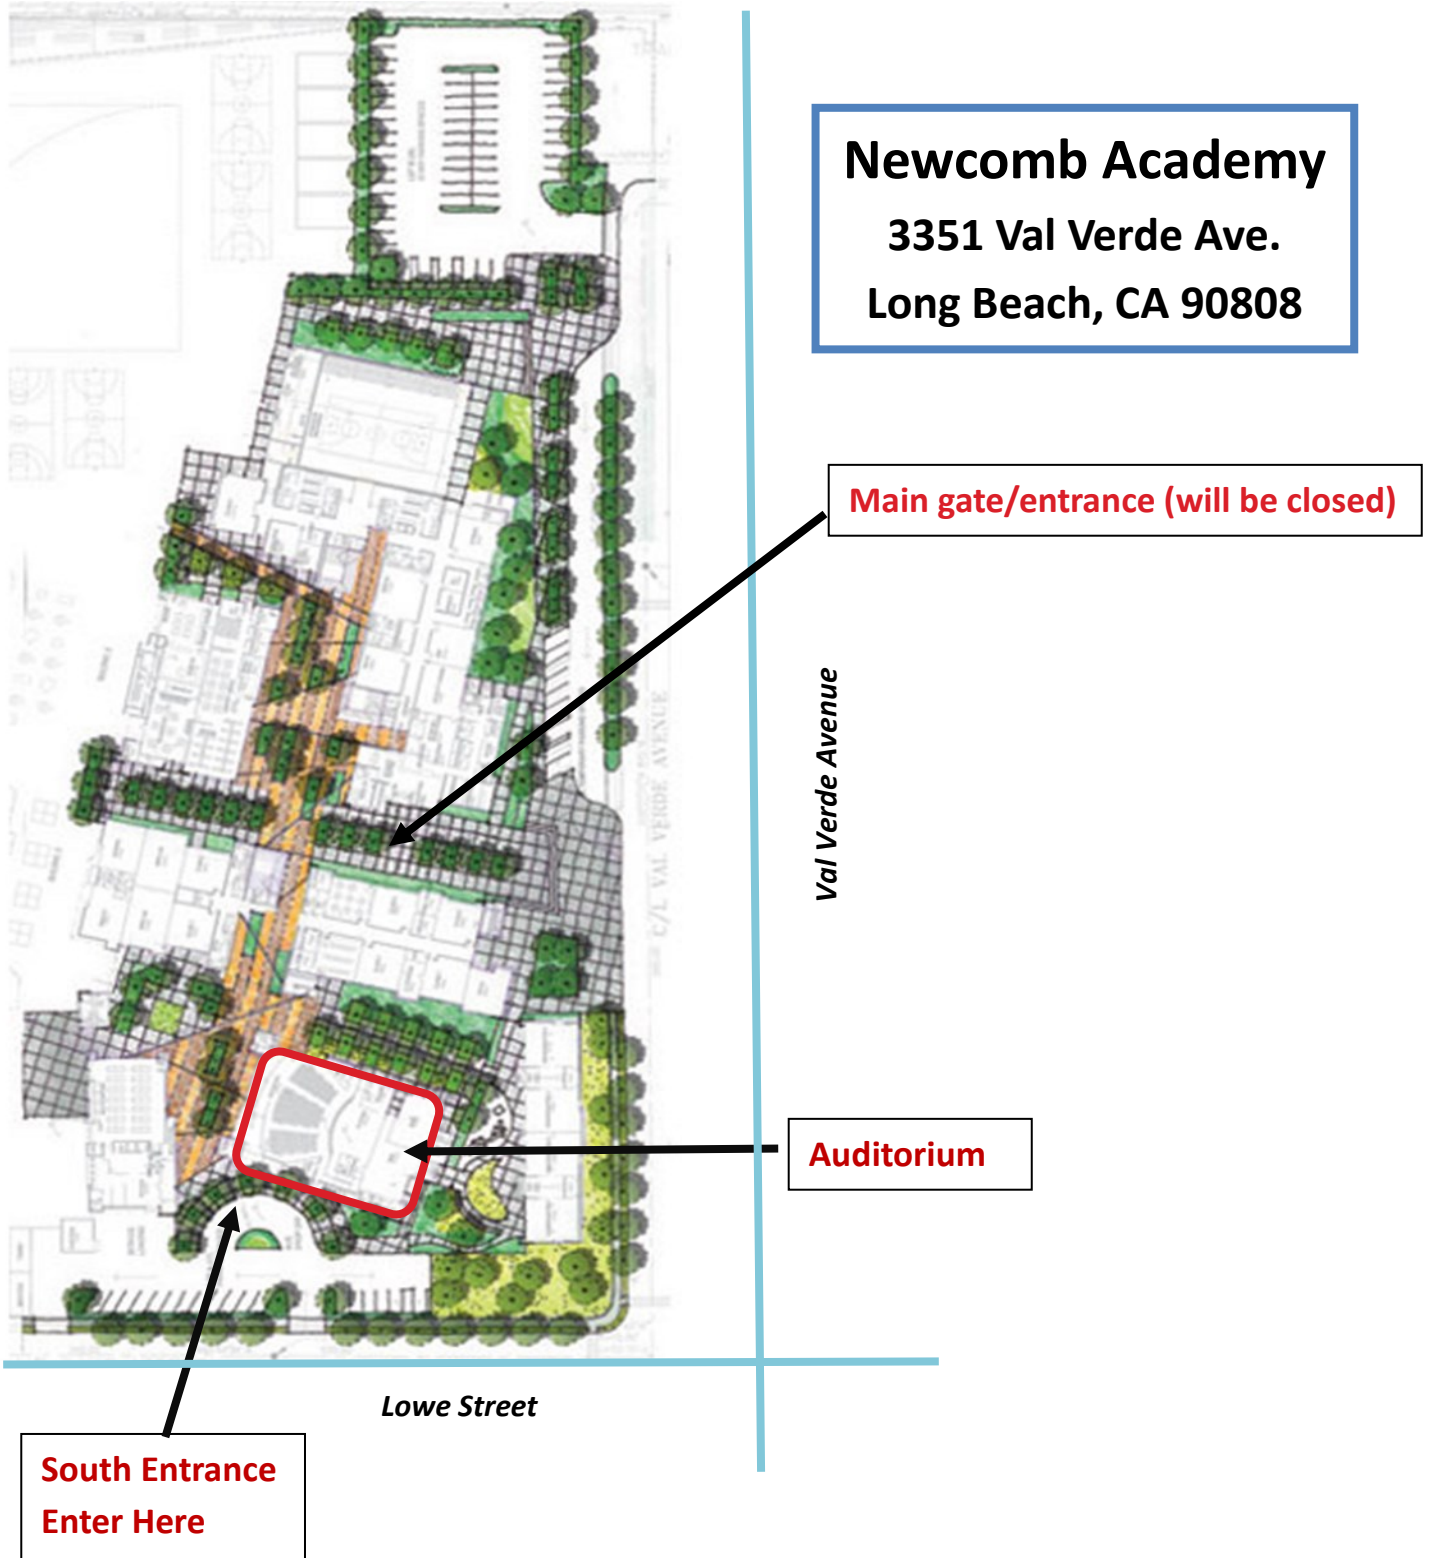

OUR PIANO HAS A NEW HOME

Our Mason and Hamlin piano has been moved and it is now at Newcomb Academy. Below you will find a map of the campus. The auditorium is located at the south entrance of Newcomb. There is a small parking lot as well as plenty of street parking on Lowe St. The main entrance at the front will be locked, so please enter from the south entrance. The gate is often closed, but not locked.

Newcomb Academy
3351 Val Verde Ave.
Long Beach, CA 90808

Main gate/entrance (will be closed)

Val Verde Avenue

Auditorium

Lowe Street

South Entrance
Enter Here