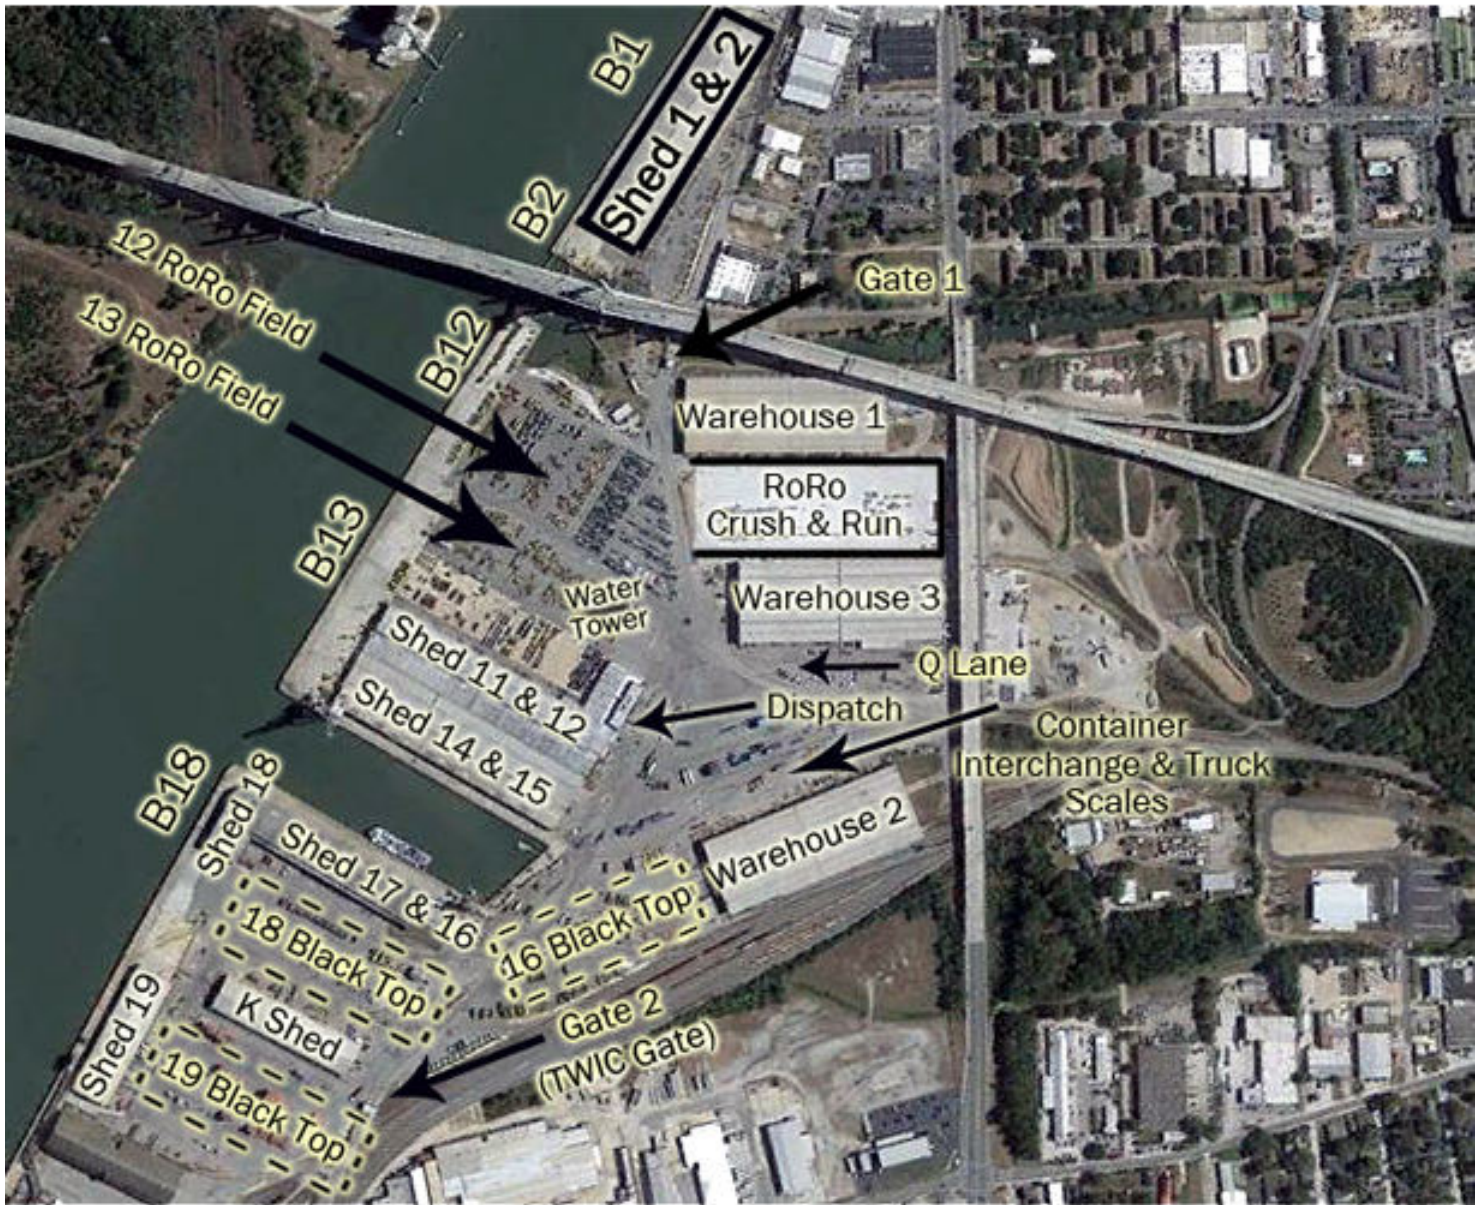

Port Police (Emergency): 912.964.3911

GPA Dispatch: 912.964.3811

Ocean Terminal office: 912.651.2195

Garden City Terminal
Georgia Ports Authority
Corporate Headquarters
2 Main Street
Garden City, Ga 31408

Ocean Terminal
950 West End River Street
Savannah Ga, 31402