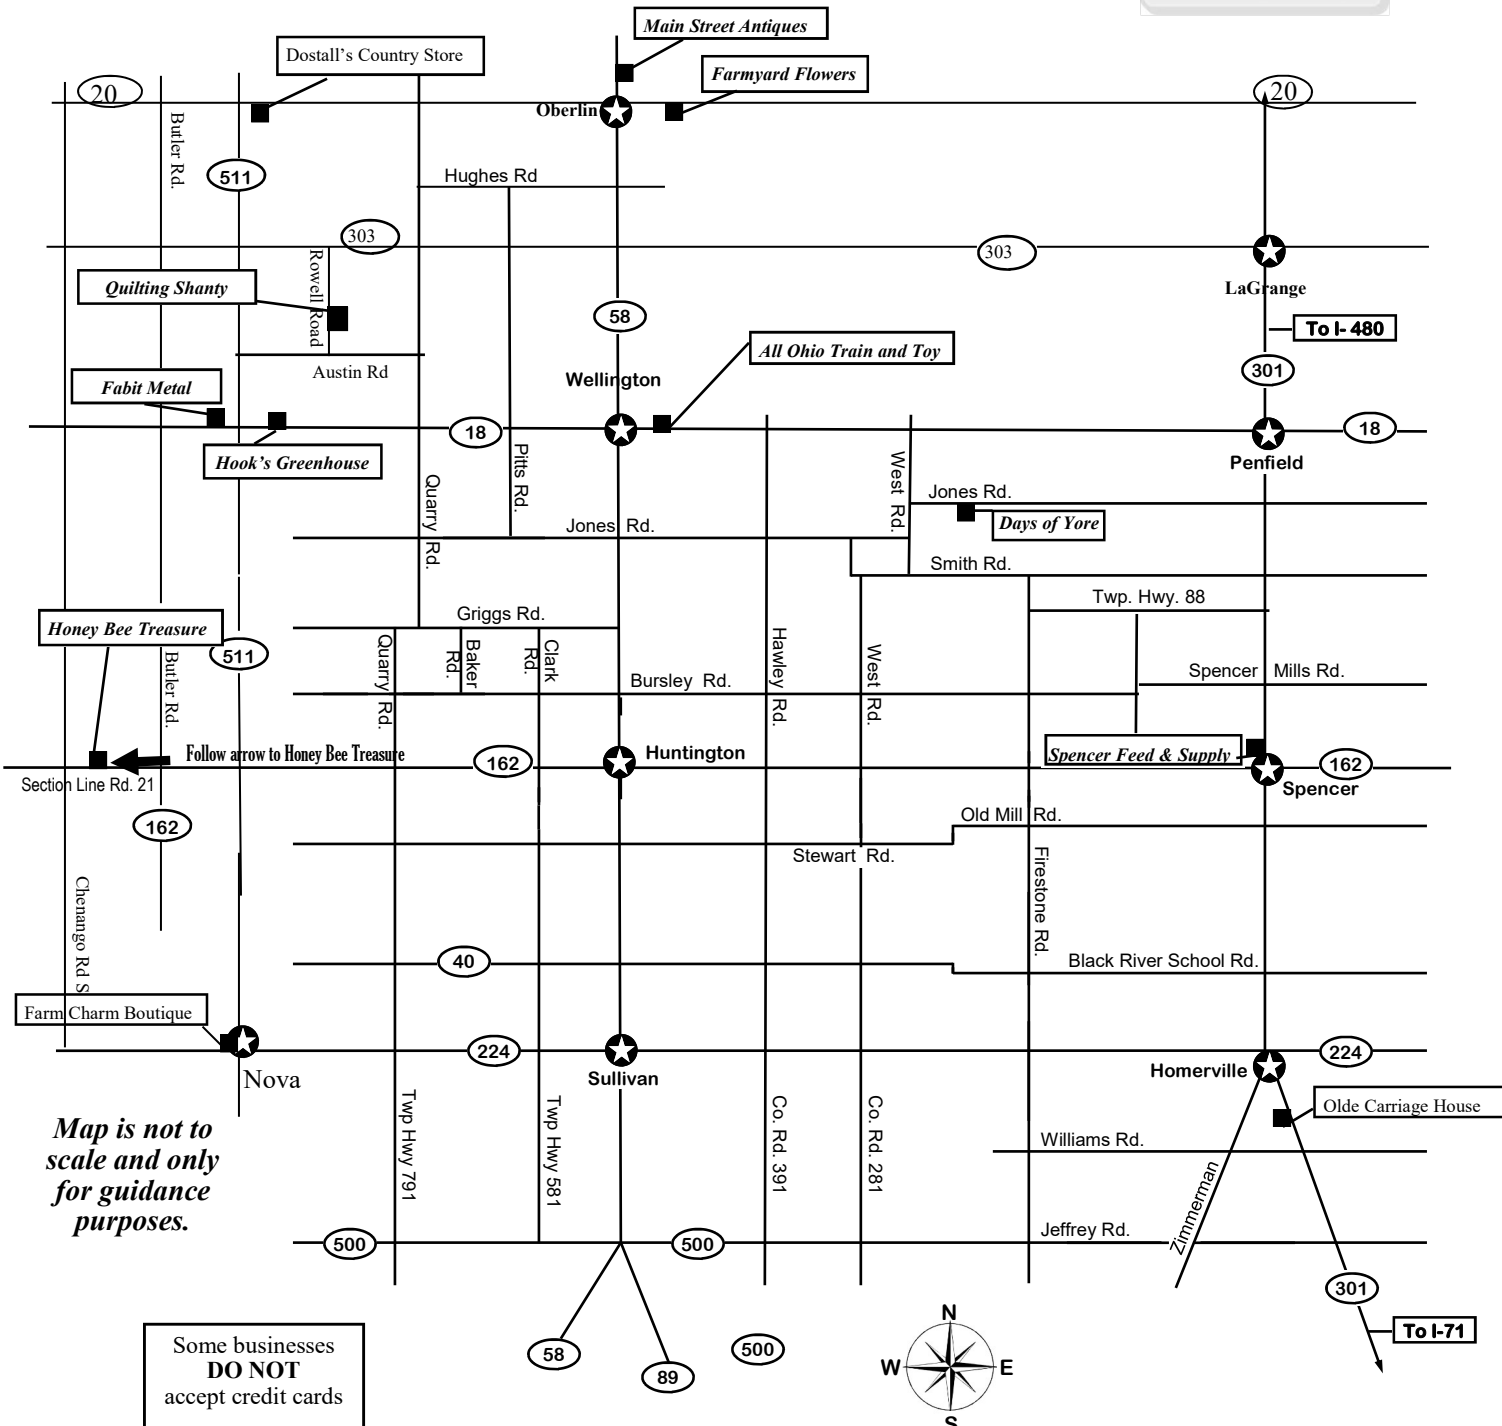

Extra flyer copies can be picked up at your first stop.

R-Indicates available Restroom  Cash & Checks only

- Start your adventure at any of the businesses on the map.
- Get this flyer stamped at each business and receive your free Bag Lady gift. (Additional flyers at each location.)
- Search for a small wooden bag hidden at one of the above locations each day of tour. Find the bag and win a \$20 gift certificate. When tour is completed turn in the flyer at last stop with contact info completed at top. If all stops are complete you will be entered into a drawing for a \$25 first prize, or \$15 second prize. **Must be 13 & over for this drawing. You can turn in incomplete flyers to get or remain on the mailing list.**
- Children under 13 on the tour will be given their own flyer to follow along for a chance to win \$10.00.

Comments _____

Bag Lady Tour 2023

First Weekend

April 28
Friday • 10 am to 5 pm

April 29
Saturday • 10 am to 5 pm

April 30
Sunday • 12 pm to 5 pm

A DRIVE YOURSELF
ADVENTURE
Choose where you
would like to start
the tour.
Follow the map
to enjoy all stops.

Second Weekend

May 5
Friday • 10 am to 5 pm

May 6
Saturday • 10 am to 5 pm

May 7
Sunday • 12 pm to 5 pm

The store hours given on this flyer are valid on tour dates only. Please call ahead if you plan to visit at another time.

Look for the Tour Flag

www.countrytourgroup.com

Follow arrow to Honey Bee Treasure

Map is not to scale and only for guidance purposes.

Some businesses DO NOT accept credit cards

Map is not to scale