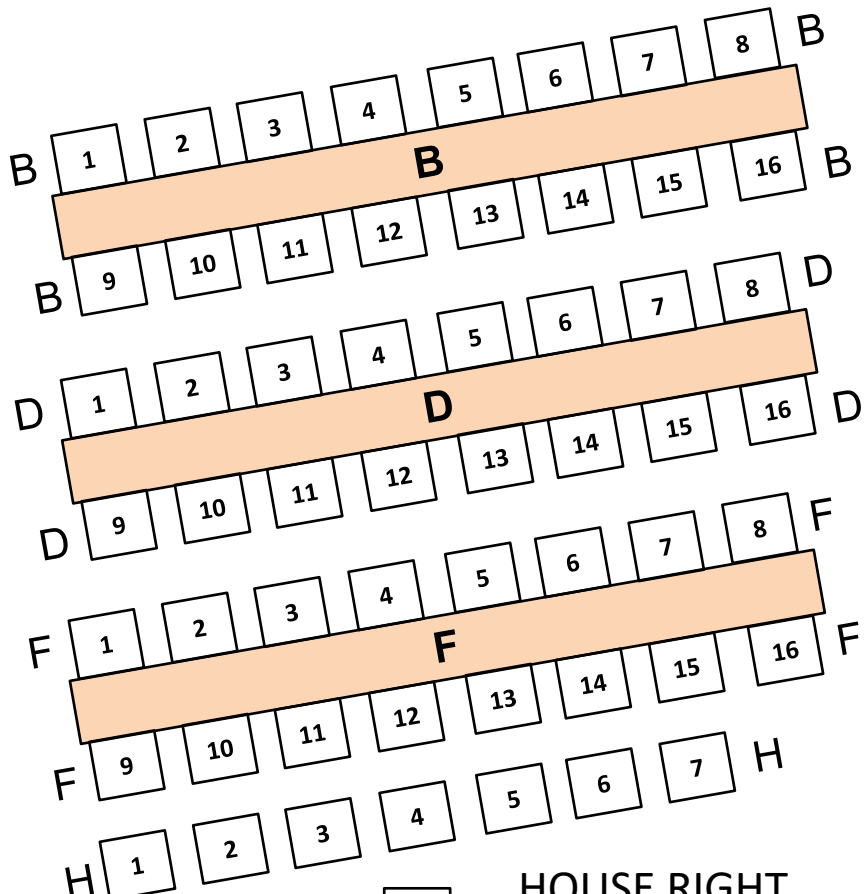

SEATING CHART – AMERICAN LEGION POST 69 2022

113 Total Seats **STAGE**

EXIT

POST

Sections J and K are bar tables and bar stools

TICKET TABLE