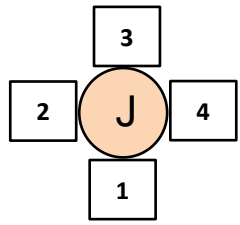

SEATING CHART – AMERICAN LEGION POST 69 2022

113 Total Seats **STAGE**

EXIT

POST

Sections J and K are bar tables and bar stools

TICKET TABLE