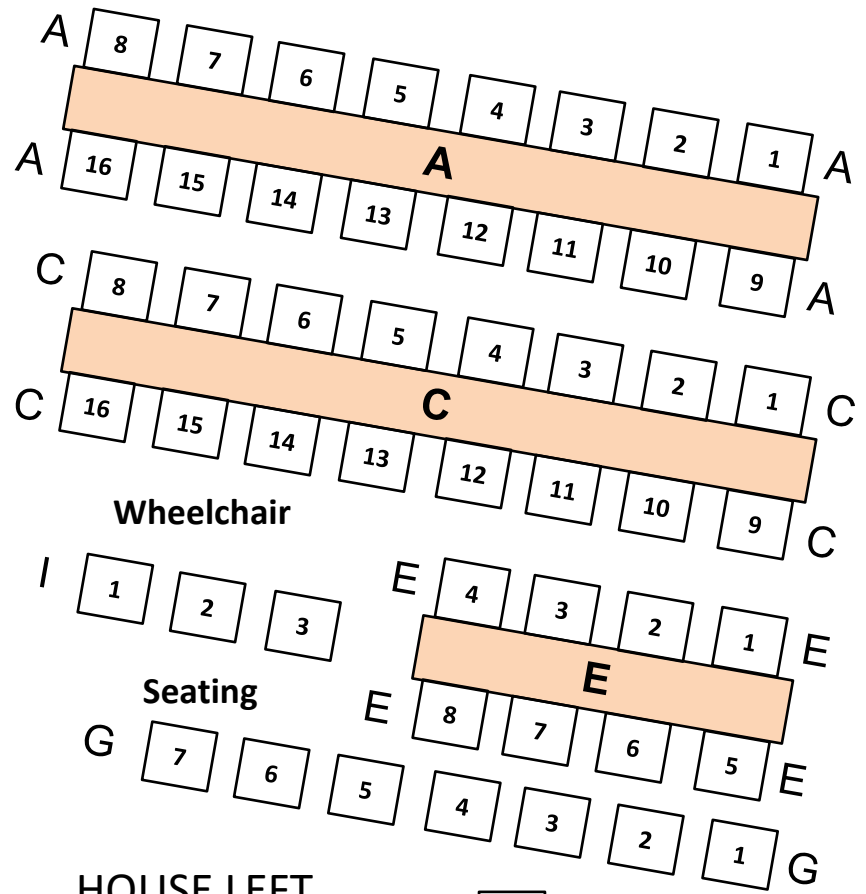

SEATING CHART – AMERICAN LEGION POST 69 2022

113 Total Seats **STAGE**

EXIT

POST

Sections J and K are bar tables and bar stools

TICKET TABLE