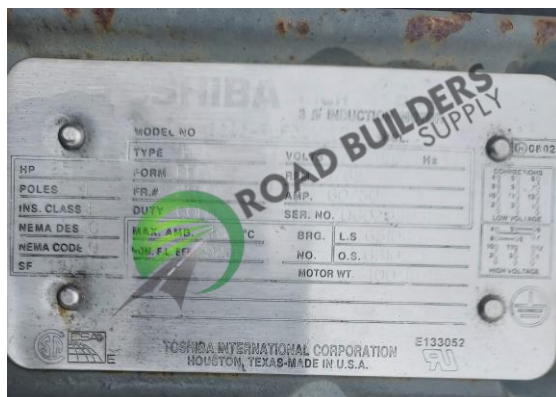

**CD006RBS**  
**Dodge TXT 725S**  
**w/ 25HP Motor**

- All equipment subject to prior sale.
- RBS strives to ensure the accuracy of all listings, but all listings are "as-is, where-is," with no implied warranty.
- All buyers are encouraged to inspect equipment personally to verify accuracy.
- All information contained in this listing sheet is confidential. It is the property of RBS and is not to be shared.
- Road Builders Supply, LLC accepts no liability for the accuracy of the above listing.