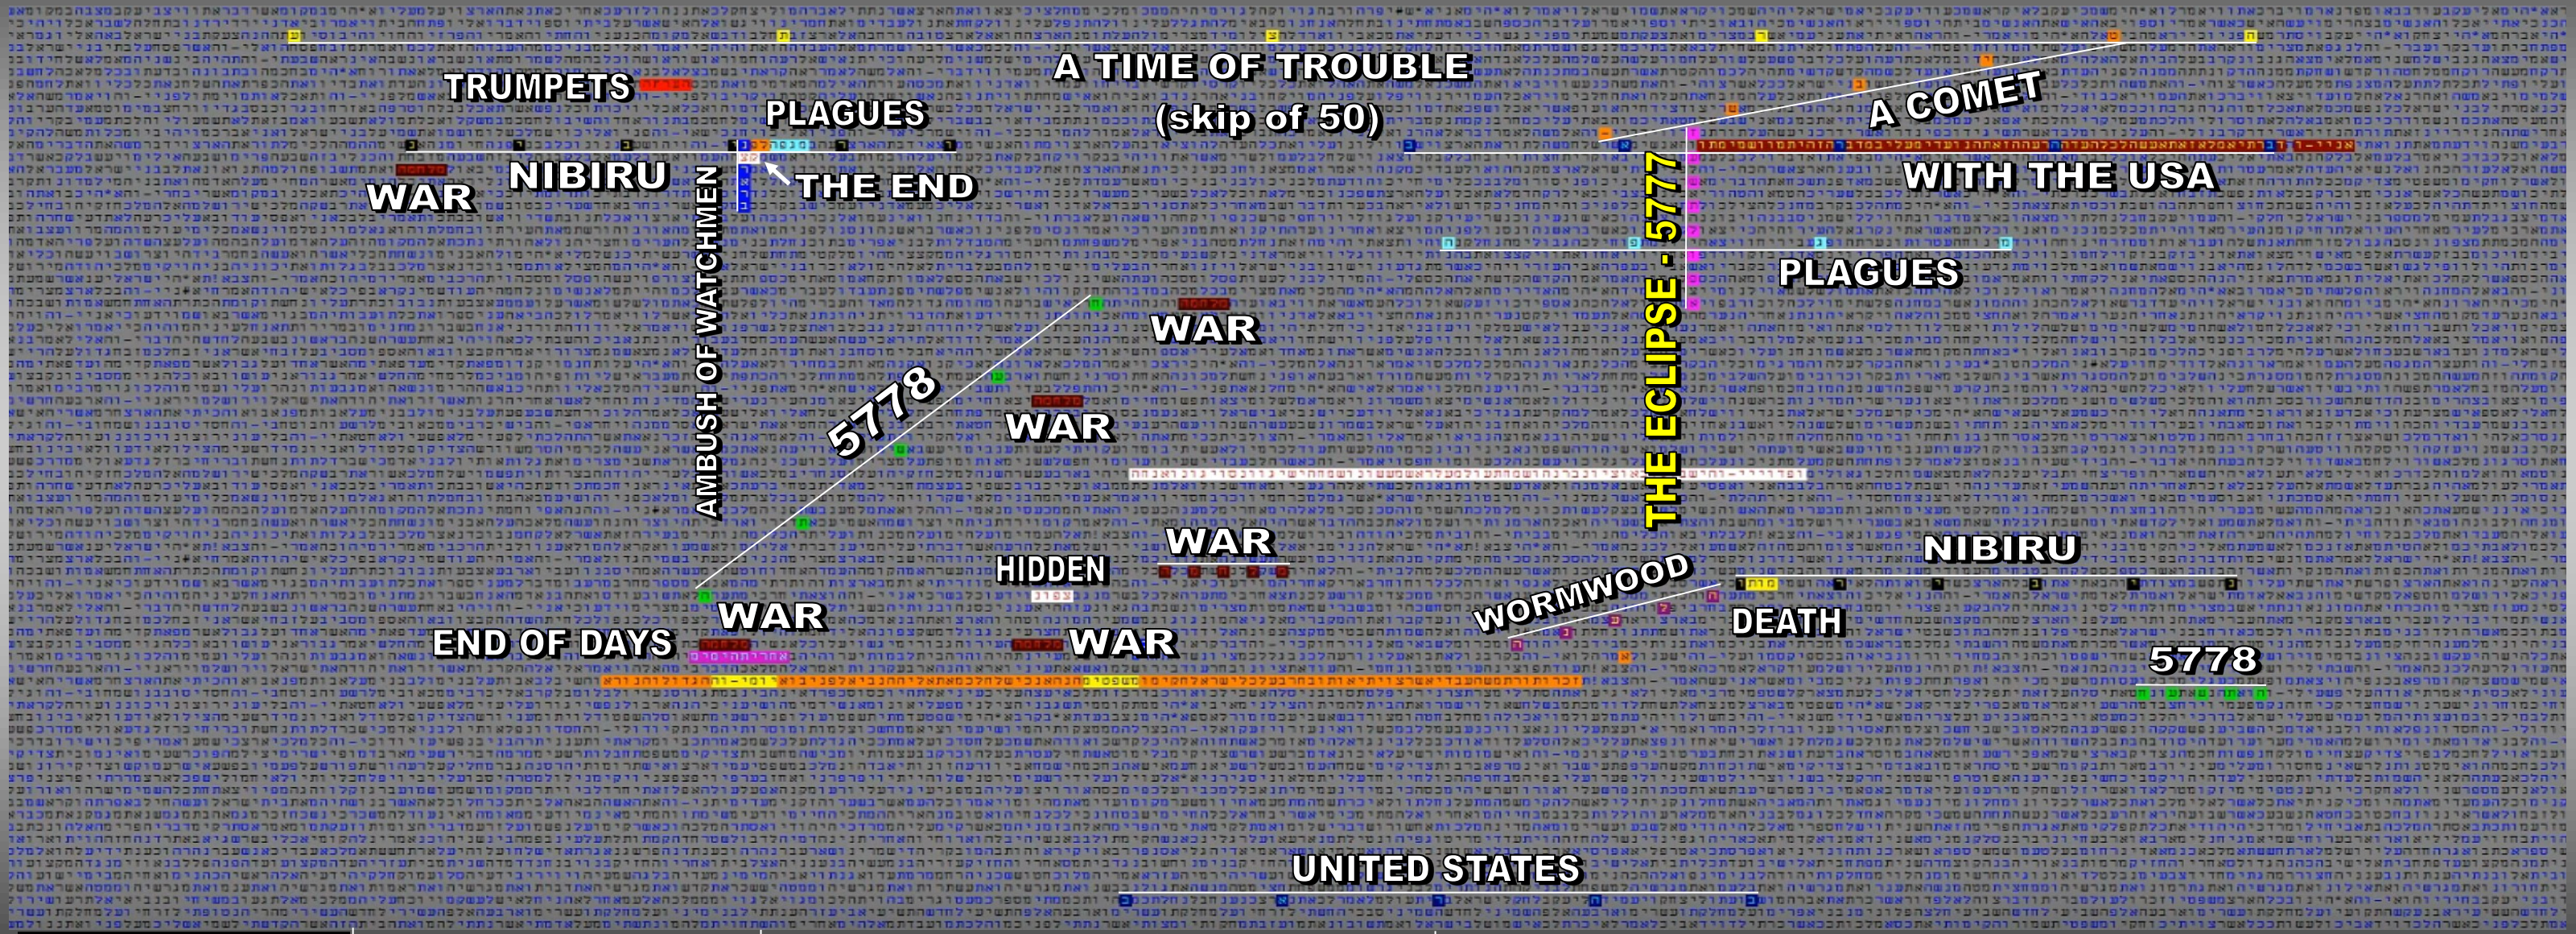

ECLIPSE ACROSS AMERICA

Bible Code Matrix of End Time Prophecy

© MATTHEW WRIGHT MINISTRIES
Graphic layout by Luis B. Vega

RESOURCES
[youtube.com/user/TheMatt71269](https://www.youtube.com/user/TheMatt71269)
biblecodenow1@gmail.com
biblecodenow.com
facebook.com/groups/codesearcher

SCRIPTURE SOURCE(S)
 Old & New Testament
 TorahSoft

FOR AN EXPLANATION - STUDY OF THE CHART CODE MATRIX, VISIT THE YOUTUBE CHANNEL VIDEO SERIES.
WIDTH: 14678 CENTER: 198141