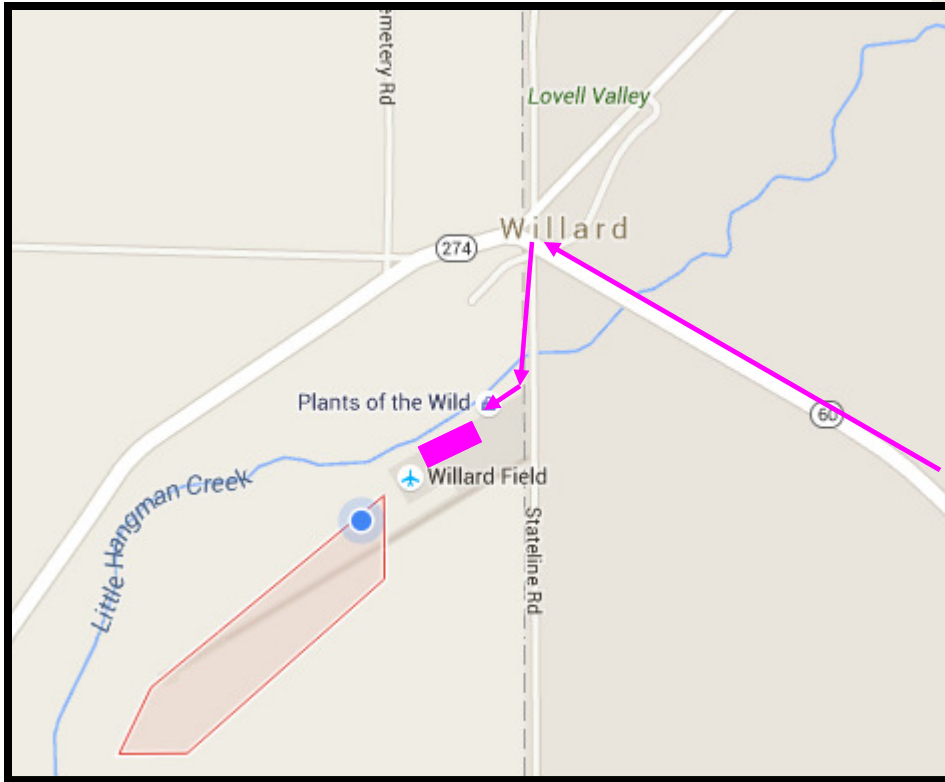

**SEEDS, INC & PLANTS OF THE WILD**  
**123 STATELINE ROAD, TEKOA, WA 99033**

FROM MOSCOW, TAKE 95 NORTH TO HWY 60.  
GO WEST ON HWY 60 TO THE STATE LINE.  
TAKE A HARD LEFT ON STATE LINE, CROSS  
THE BRIDGE, TAKE THE NEXT RIGHT, AND WE  
ARE THE BIG GREEN AND WHITE WARE-  
HOUSE AT THE END OF THAT DRIVEWAY.  
YOUR SEED IS IN FRONT OF THE OFFICE.