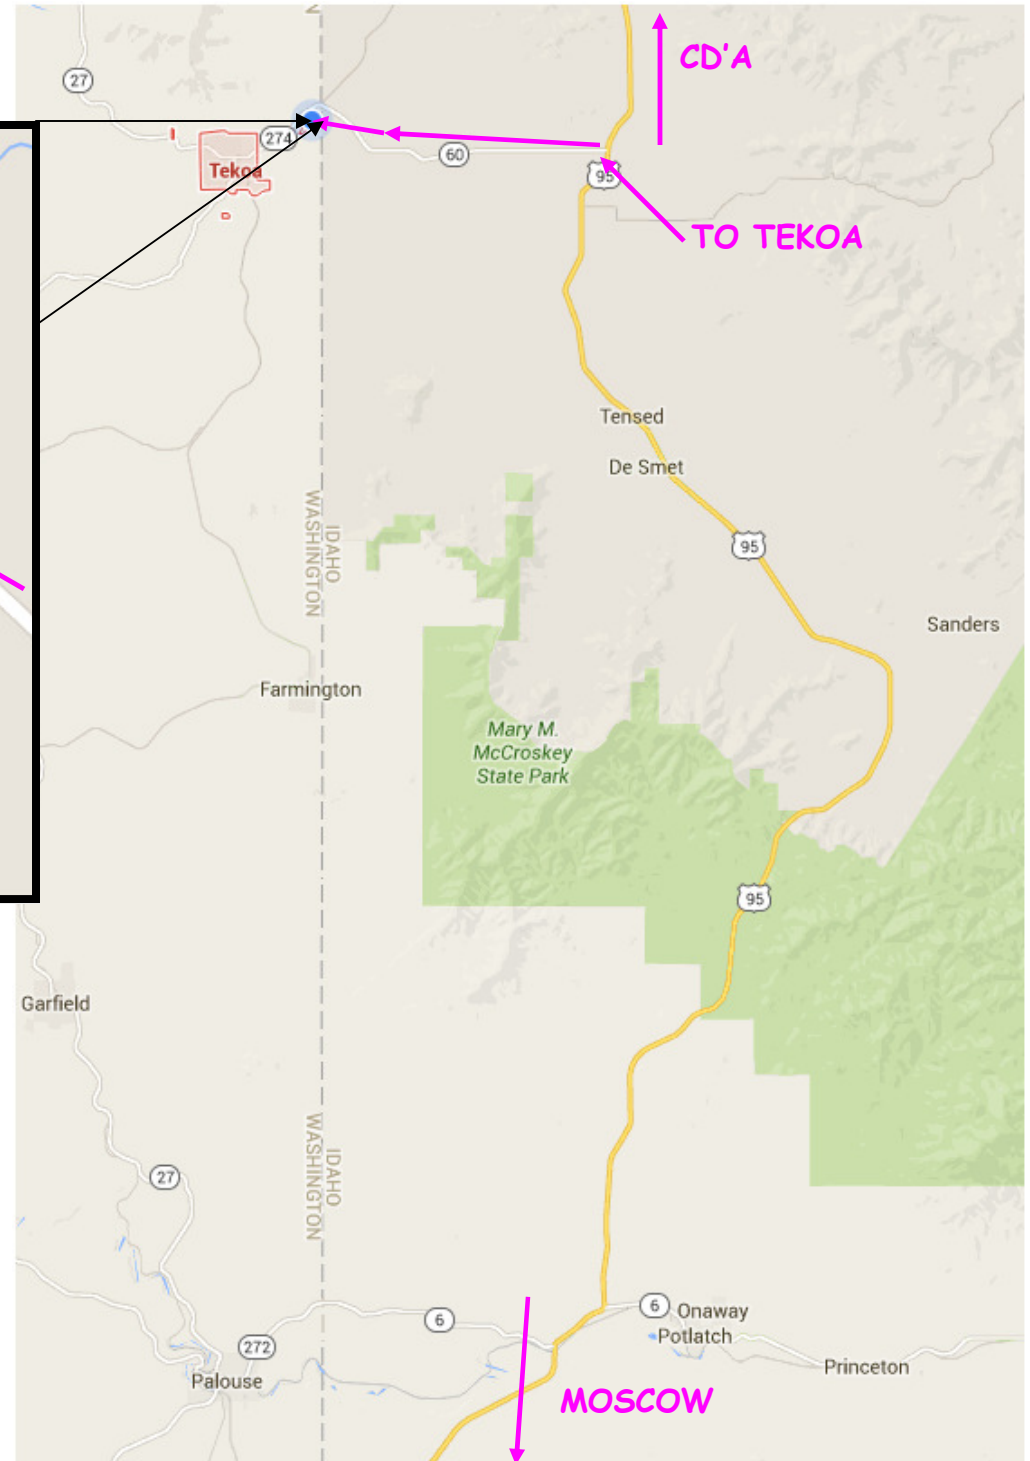

**SEEDS, INC & PLANTS OF THE WILD**  
**123 STATELINE ROAD, TEKOA, WA 99033**

FROM MOSCOW, TAKE 95 NORTH TO HWY 60.  
GO WEST ON HWY 60 TO THE STATE LINE.  
TAKE A HARD LEFT ON STATE LINE, CROSS  
THE BRIDGE, TAKE THE NEXT RIGHT, AND WE  
ARE THE BIG GREEN AND WHITE WARE-  
HOUSE AT THE END OF THAT DRIVEWAY.  
YOUR SEED IS IN FRONT OF THE OFFICE.