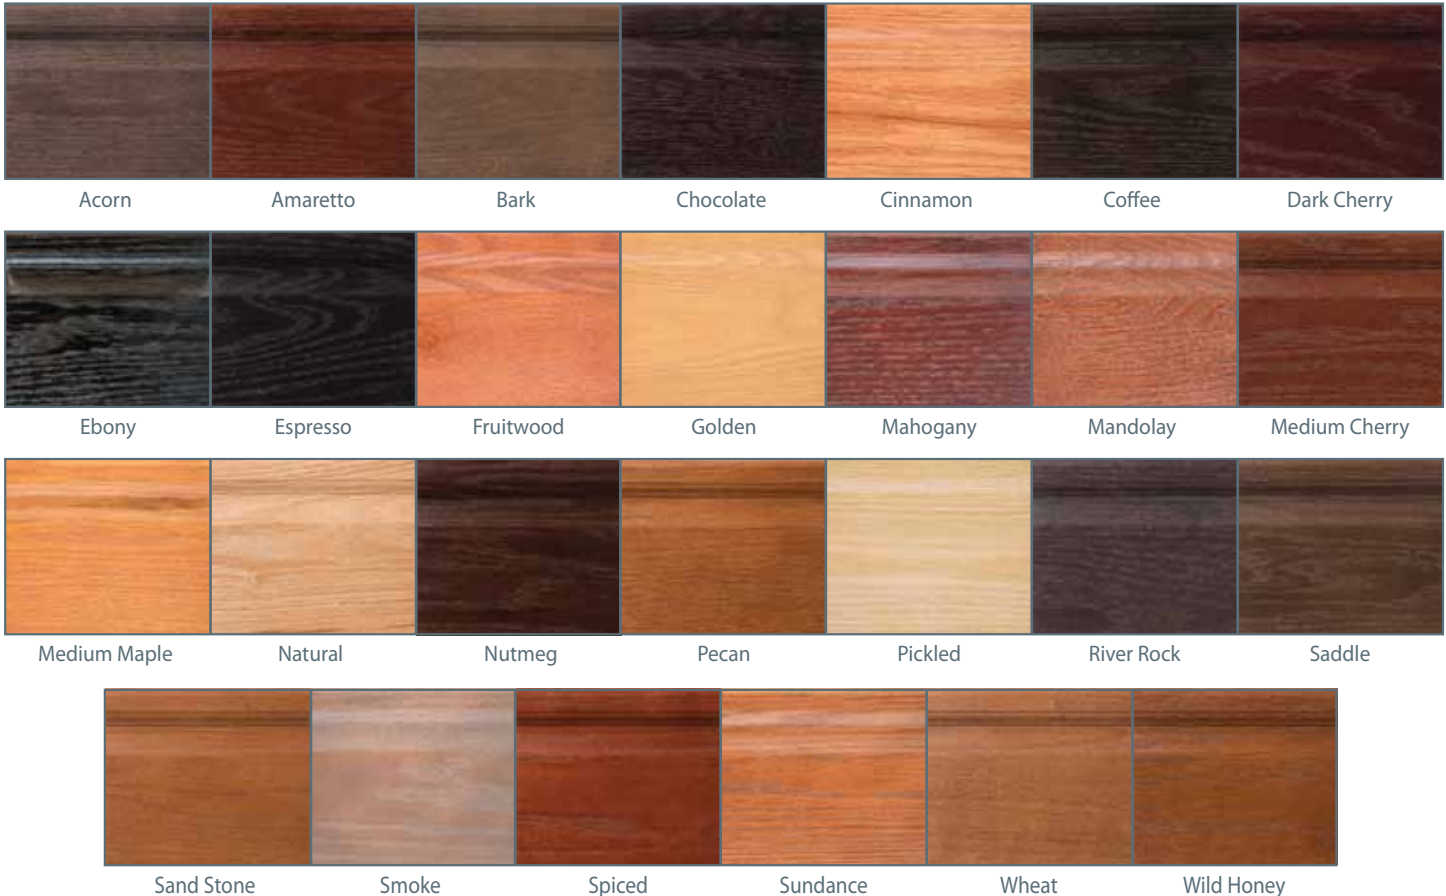

WOOD SPECIES

STANDARD CHERRY STAIN OPTIONS

KNOTTY ALDER STAIN OPTIONS

STANDARD MAPLE STAIN OPTIONS

STANDARD OAK STAIN OPTIONS

WOOD FINISH SAMPLES

GLAZE COLOR OPTIONS

PEWTER · WHITE · BLACK · CARAMEL · BROWN

Line Glaze

Wiped Glaze

Brushed Glaze

MDF PAINTED DOOR STYLES

Winston®

Astaire®

Regency®

Marana®

PAINT OPTIONS

Aero Blue Almond Almond Oak Antique White Ballard Blue

Black Paint Chalk White Folkstone Ice Green Ivory

Limestone Gray Ivory Oak Legacy Blue Midnight Gray Morning Gray

Sage Steel Blue White