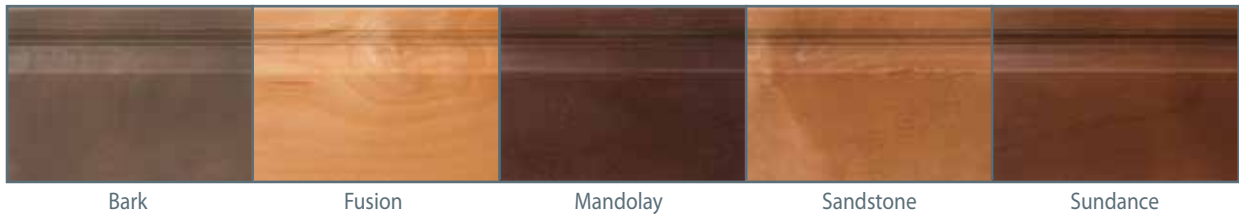

KNOTTY ALDER STAIN OPTIONS