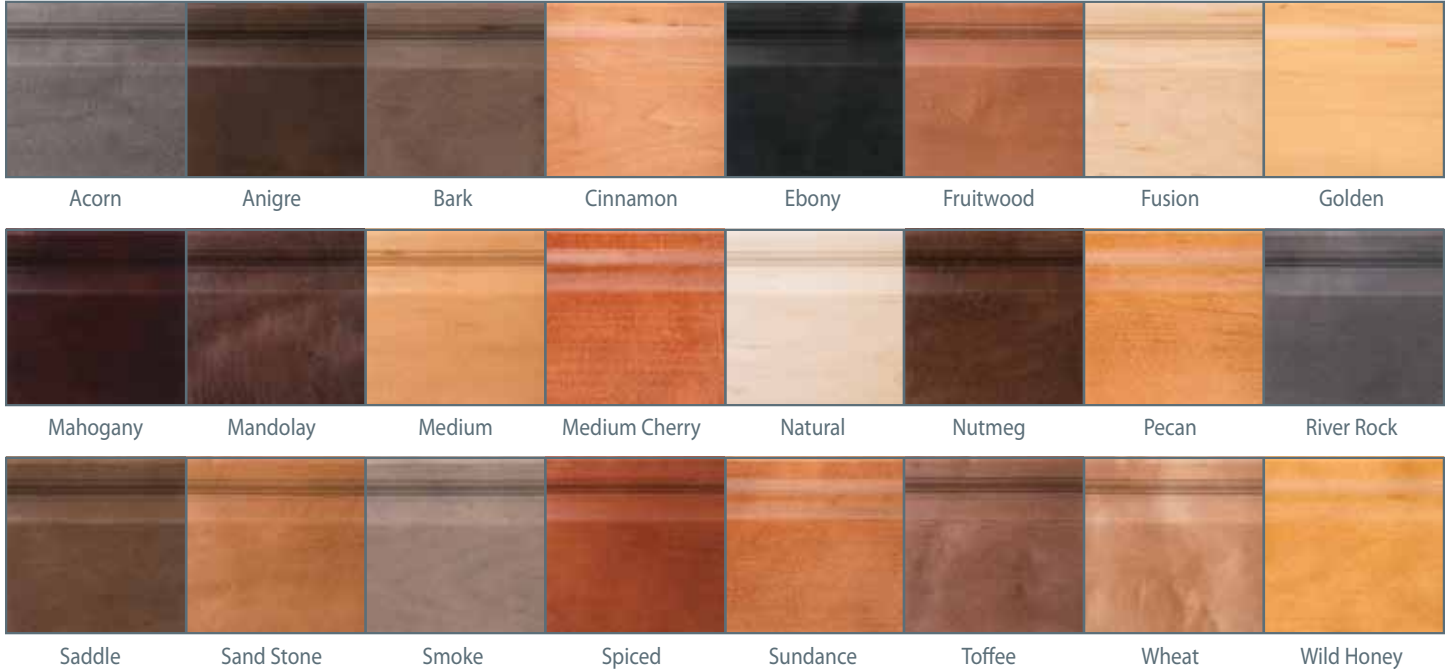

WOOD SPECIES

STANDARD CHERRY STAIN OPTIONS

KNOTTY ALDER STAIN OPTIONS

STANDARD MAPLE STAIN OPTIONS

STANDARD OAK STAIN OPTIONS

WOOD FINISH SAMPLES

GLAZE COLOR OPTIONS

PEWTER · WHITE · BLACK · CARAMEL · BROWN

Line Glaze

Wiped Glaze

Brushed Glaze

MDF PAINTED DOOR STYLES

Winston®

Astaire®

Regency®

Marana®

PAINT OPTIONS

Aero Blue Almond Almond Oak Antique White Ballard Blue

Black Paint Chalk White Folkstone Ice Green Ivory

Limestone Gray Ivory Oak Legacy Blue Midnight Gray Morning Gray

Sage Steel Blue White