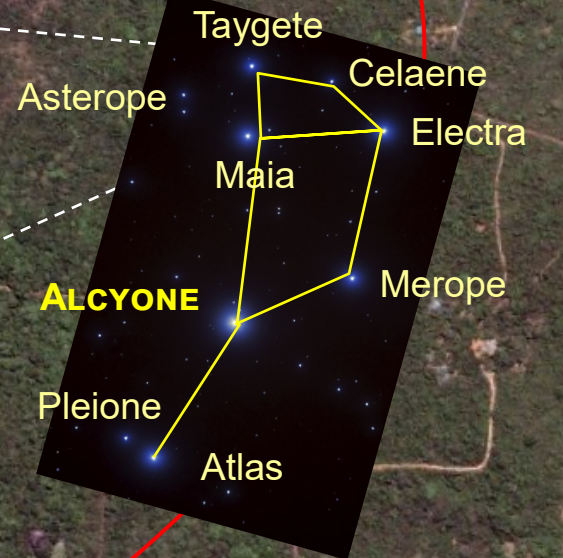

6/2011

SIGIRIYA CYDONIA STAR MAP

SRI LANKA

MARTIAN MOTIF TRIANGULATION PATTERN

MARTIAN PATTERN

CYDONIA, MARS

40°44'33.60N 09°27'40.29W

D&M PENTAGON PIDURANGALA ROCK

PLEIADES STARS 7 DAUGHTERS OF ATLAS

FACE OF ALA-LU BUDDHIST TEMPLE

PLEIADES CITY LION'S ROCK

666 Feet

.33 KM
360 Yards

1 N. Mile

.72 KM
3 KM Perimeter

1 KM

.88 KM

1 Mile

Image © 2024 Maxar Technologies

Google Earth

Imagery Date: 6/28/2011 7°57'24.67" N 80°45'35.64" E elev 0 ft eye alt 11706 ft

© Composition and Some Graphics by
LUIS B. VEGA
vegapost@hotmail.com
www.PostScripts.org
FOR ILLUSTRATION PURPOSES ONLY