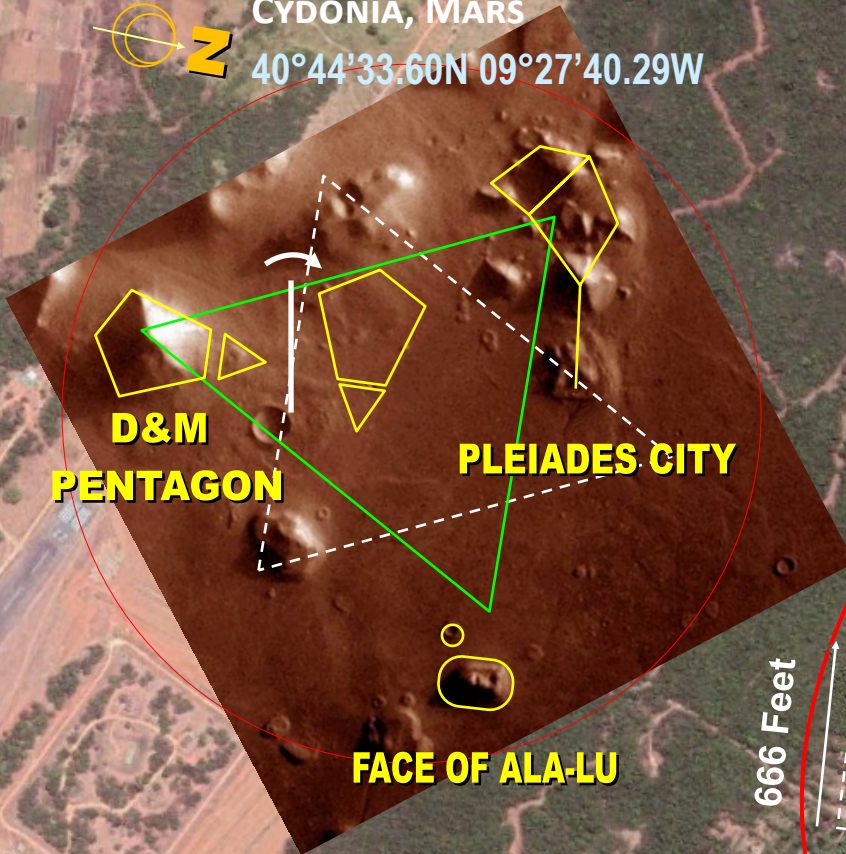

6/2011

SIGIRIYA CYDONIA STAR MAP

SRI LANKA

MARTIAN MOTIF TRIANGULATION PATTERN

MARTIAN PATTERN

CYDONIA, MARS

40°44'33.60N 09°27'40.29W

D&M PENTAGON PIDURANGALA ROCK

PLEIADES STARS 7 DAUGHTERS OF ATLAS

FACE OF ALA-LU BUDDHIST TEMPLE

PLEIADES CITY LION'S ROCK

666 Feet

.33 KM
360 Yards

1 N. Mile

.72 KM
3 KM Perimeter

1 KM

.88 KM

1 Mile

Image © 2024 Maxar Technologies

Google Earth

Imagery Date: 6/28/2011 7°57'24.67" N 80°45'35.64" E elev 0 ft eye alt 11706 ft

© Composition and Some Graphics by
LUIS B. VEGA
vegapost@hotmail.com
www.PostScripts.org
FOR ILLUSTRATION PURPOSES ONLY