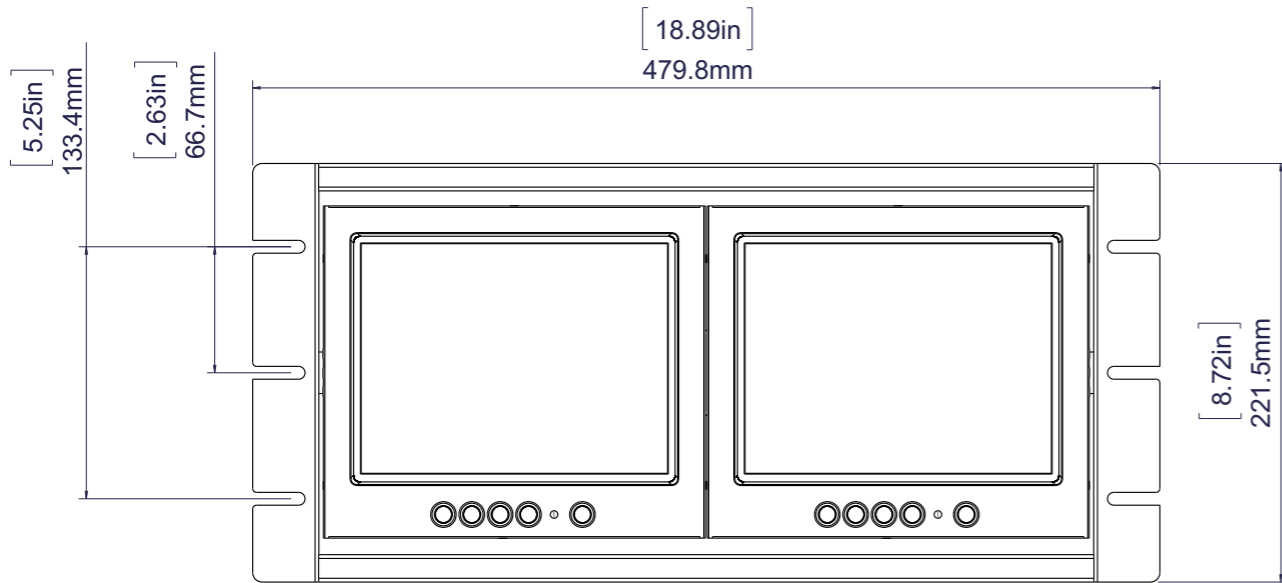

## ARM-108D Total Assembly Dimensions

Front View

Side View

Back View

Note: ADE-108M CCTV LCD Monitors are sold separately