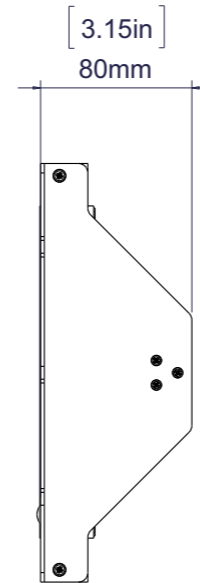

## ARM-108D Total Assembly Dimensions

Front View

Side View

Back View

Note: ADE-108M CCTV LCD Monitors are sold separately