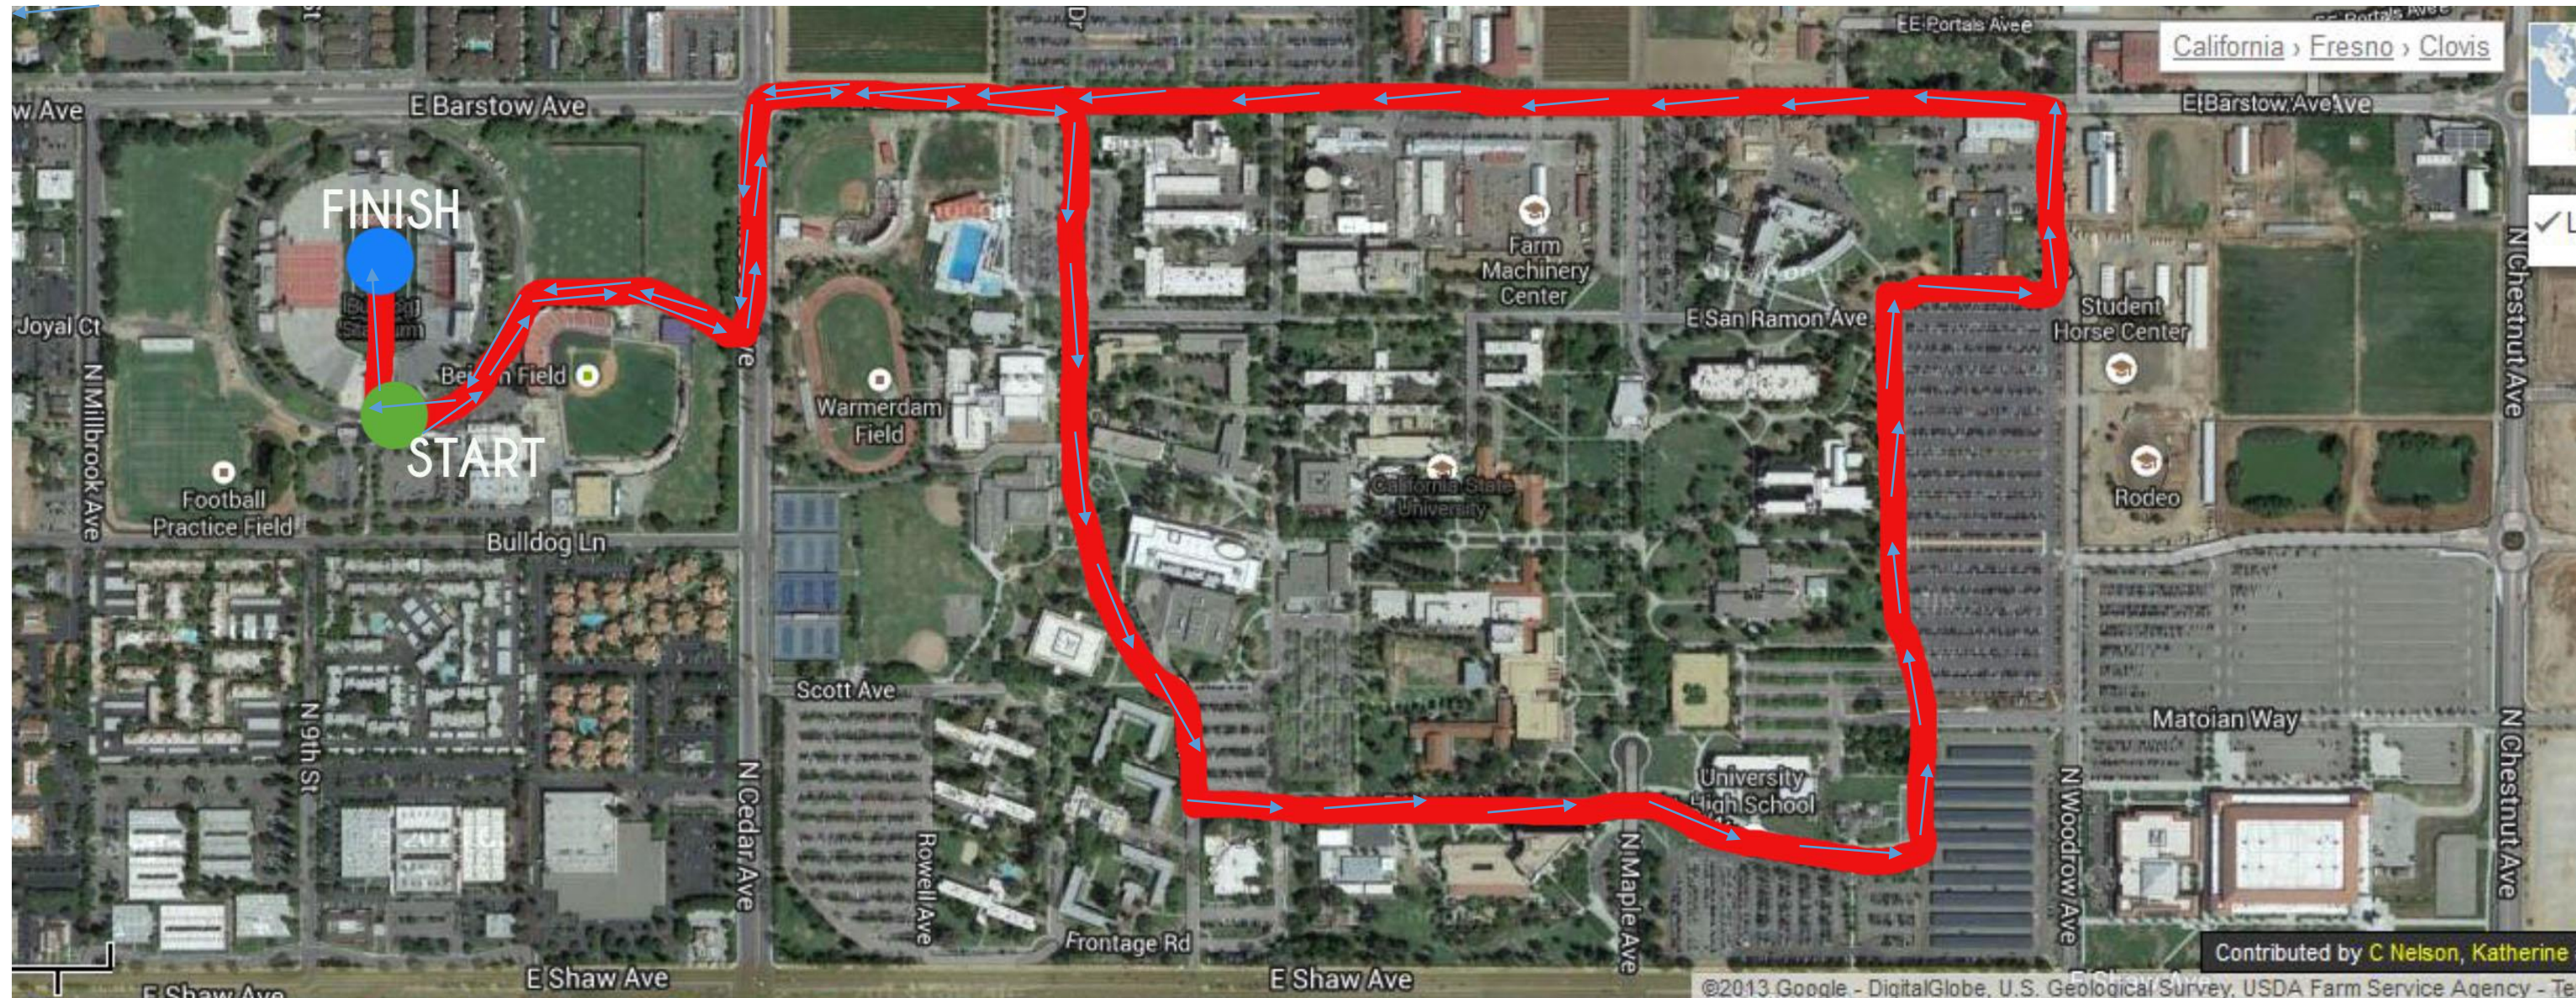

# Red Wave Run – 5K Course Map

Race starts near football stadium and heads east on Bulldog Blvd, exiting through Gate 6 onto Cedar Ave. Run north on Cedar and turn east on Barstow. Run south on Campus Drive, which becomes Barton. Turn east onto Keats, which becomes Matoian. Turn north just past the Smittcamp Alumni House, and run up along the parking lot, turning right across the top of the parking lot. Exit the parking lot onto the path along Woodrow Ave, then turn west onto Barstow. Head back along Barstow to Cedar Ave. Turn south on Cedar and enter the Bulldog Athletic Complex through Gate 6. Follow the path back into the football stadium and onto the Jim Sweeney Field for the finish.