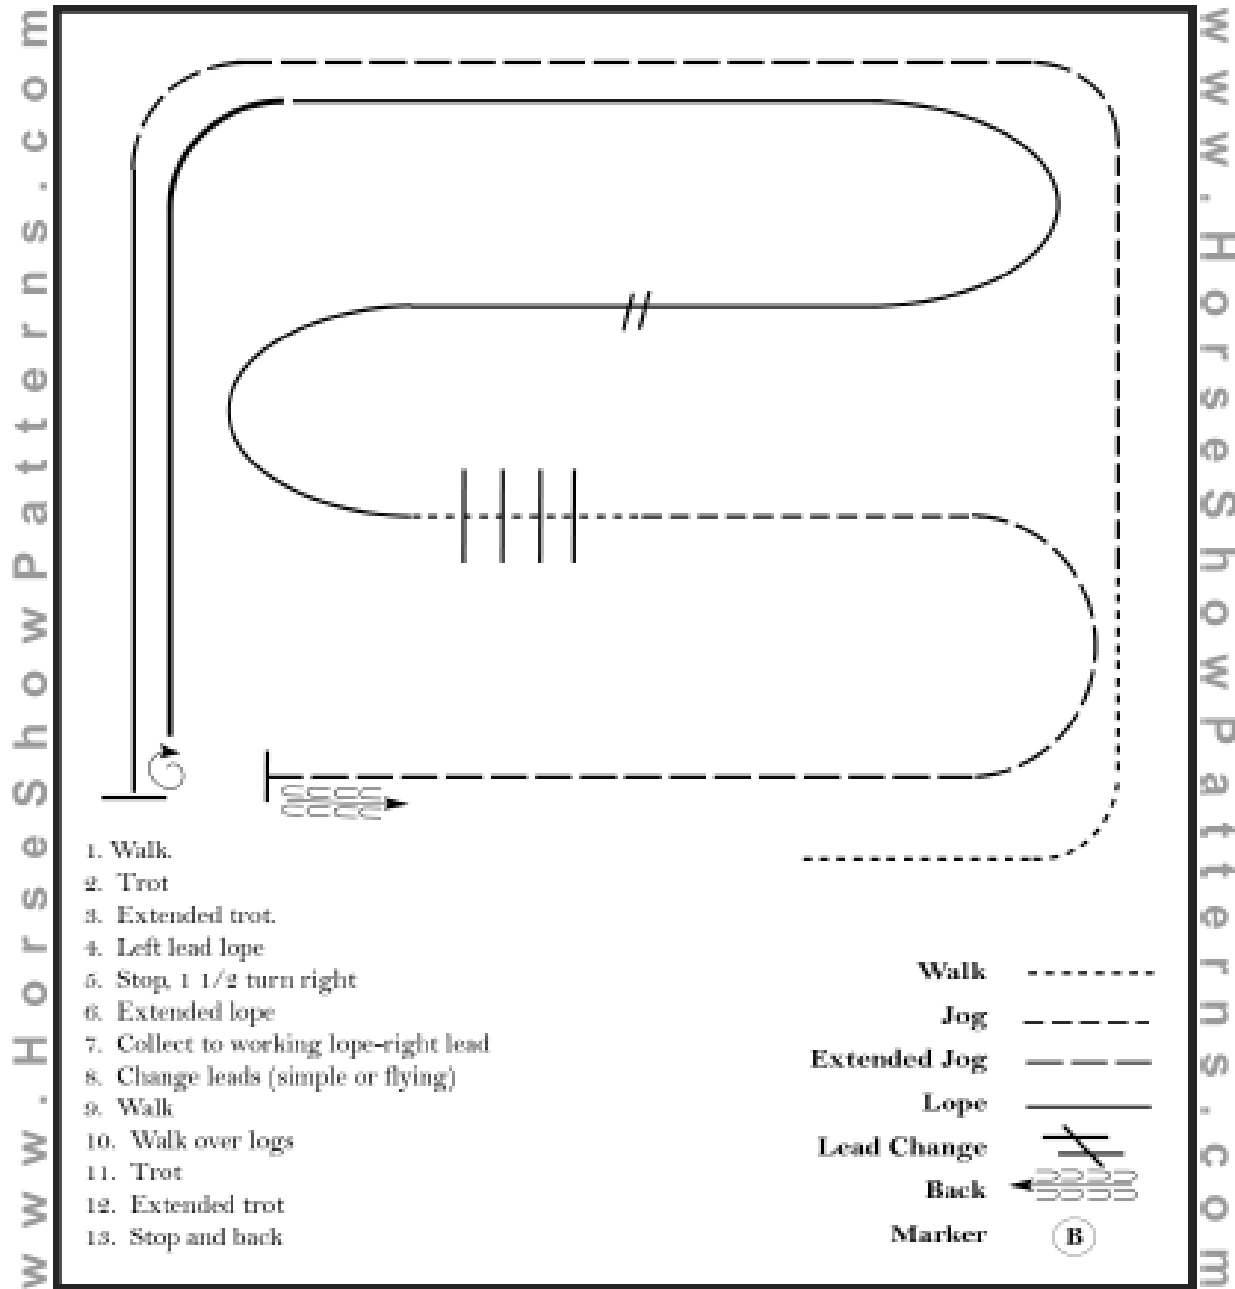

Arkansas ApHC Horse Show

Ranch Riding (All Ranch Riding)

Show Date: 10-10-2020

[RR/2]

Pattern Provided by:

Jeannie Young