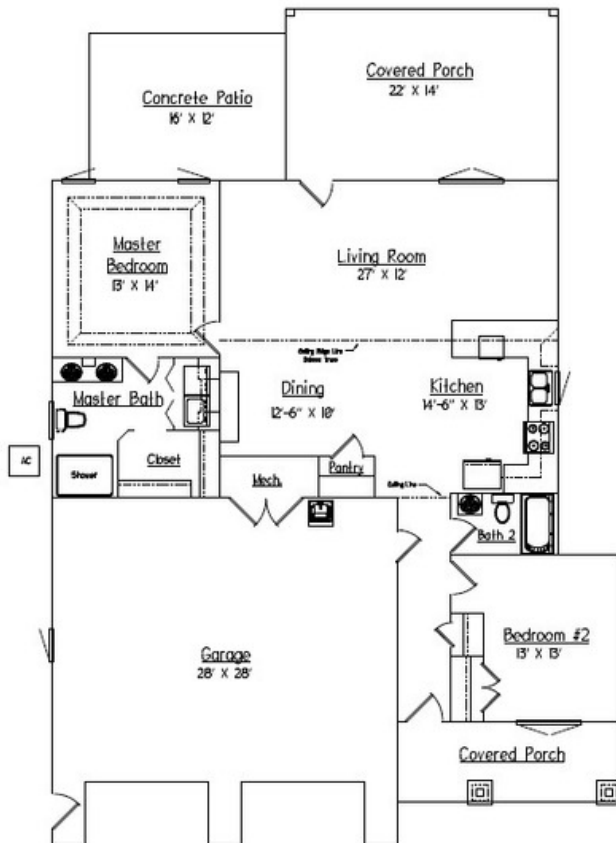

THE LAUREL

WOODLAND PARK ESTATES

THE PROPERTY

- Home Sq Ft : 1374
- Bedrooms : 2
- Full Baths : 2
- Covered Front Porch
- Large Garage
- City Utilities

For More Information:
Woodland Park Estates Office
610 West Lake Street
Lakeview, OH 43331
937-842-9663

www.WoodlandParkEstates.net