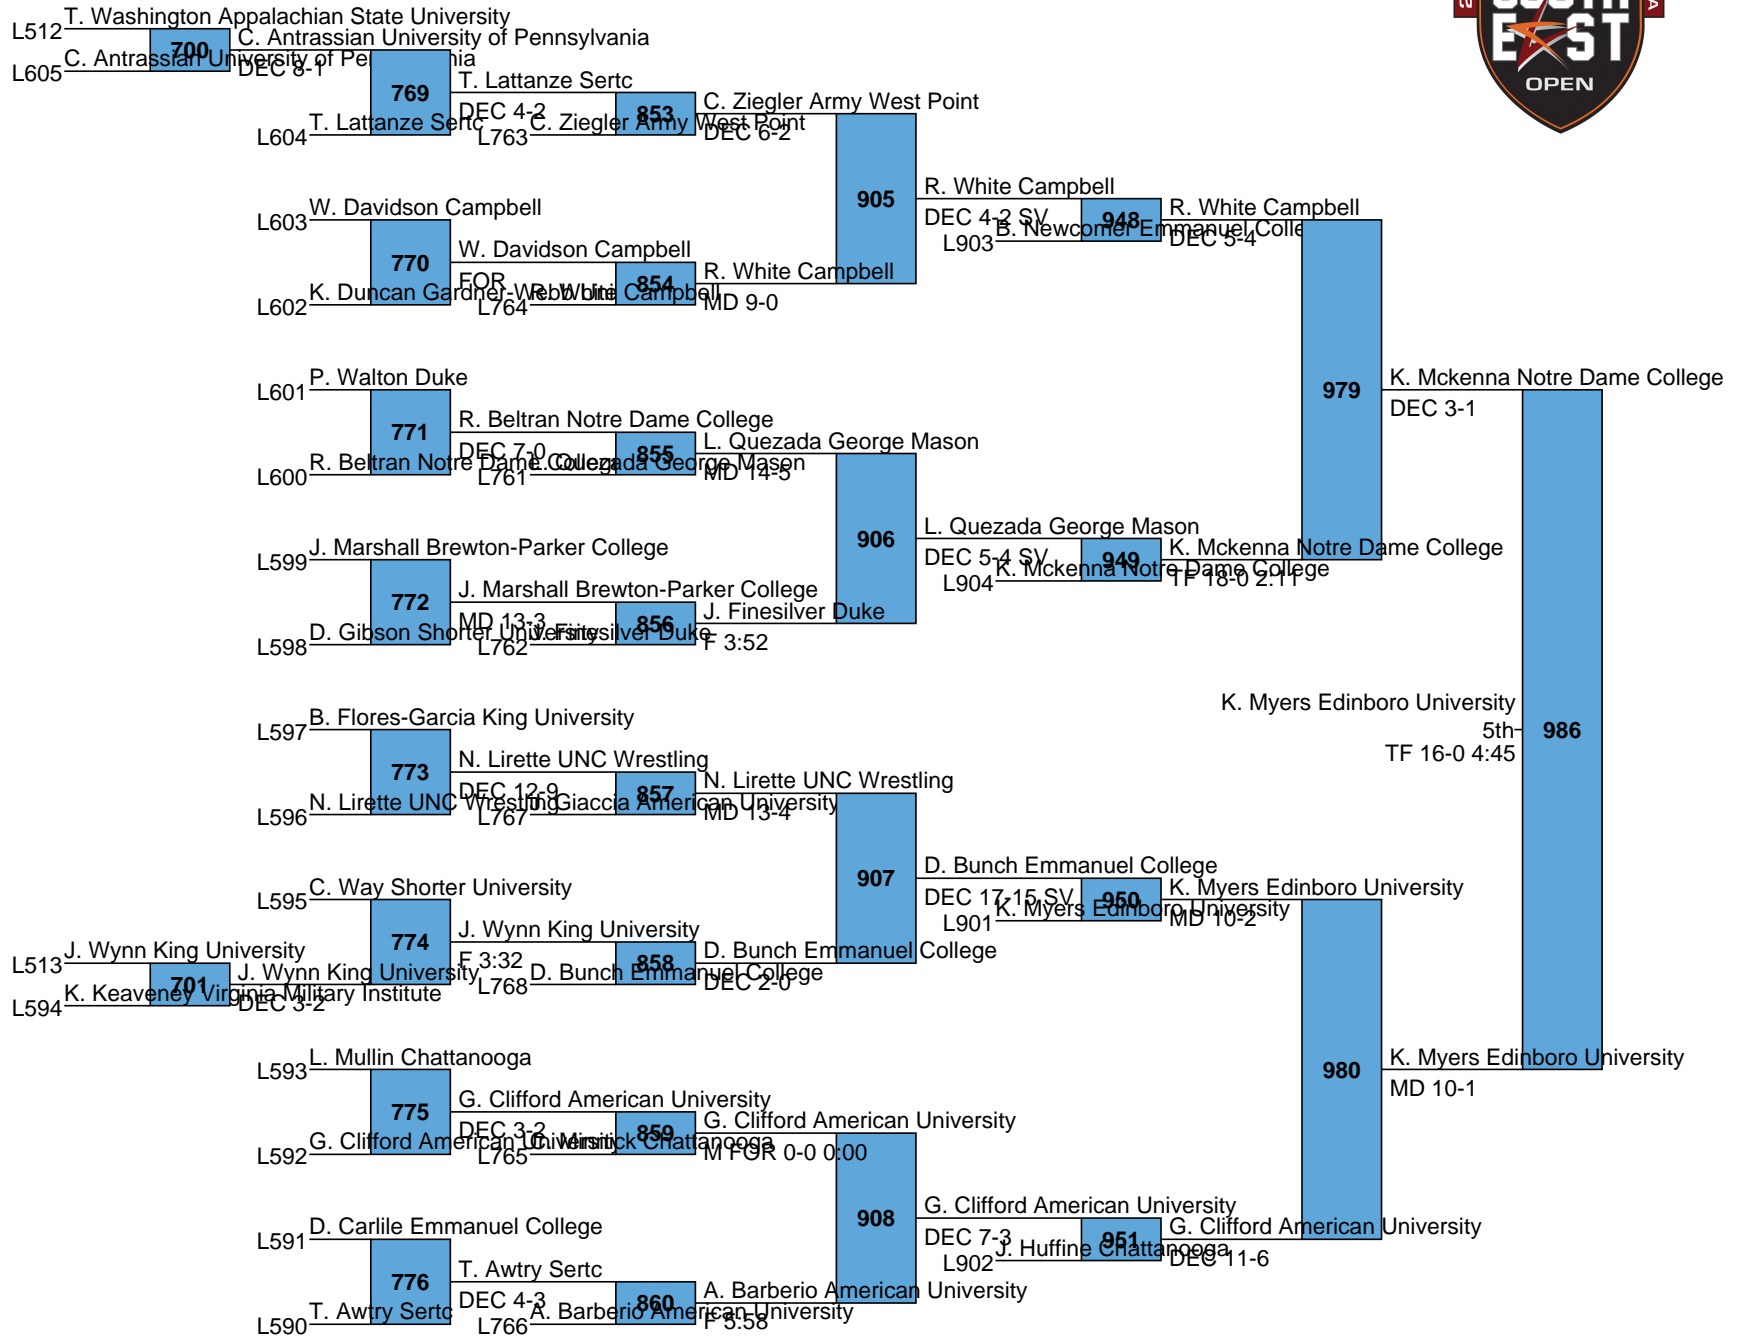

J. Ganger Notre Dame College
 L977 T. Wilson NC State
 T. Wilson NC State
 L978 M FOR 3-2 3:16

Southeast Open
Freshman/Sophomore
141-FS

1 Brent Moore Virginia Tech Unattached						
Nick Noel Army West Point Attached	606	B. Moore Virginia Tech MD 8-0		777	B. Moore Virginia Tech F 2:09	
Samuel Drew Campbell Unattached						
Stephen Corasaniti Shorter University Attached	607	S. Drew Campbell F 3:45				
John Reed Virginia Military Institute Attached						
Tyler Wicken Newberry College Attached	608	T. Wicken Newberry College DEC 13-6		778	E. Fidelbus Rider University F 1:50	
Evan Fidelbus Rider University Unattached						
Max Pickett Finger Lakes Prep Attached	609	E. Fidelbus Rider University MD 13-2				
Austin Emerson Bridgewater College Attached						
Kalvin Harris Shorter University Attached	610	K. Harris Shorter University F 2:12		779	K. Devlin NC State TF 15-0 3:51	
Kellen Devlin NC State Unattached						
Noah Hanau Army West Point Attached	611	K. Devlin NC State DEC 11-5				
Doug Gudenburr The Citadel Attached						
Jack Mutchnik American University Attached	515	J. Mutchnik American University FOR				
Brendon Ryan Virginia Tech Unattached	612	J. Mutchnik American University MD 16-4		780	J. Mutchnik American University FOR	
Tyler Williams King University Attached						
Brandon Harris Appalachian State University Unattached	613	B. Harris Appalachian State University MD 15-5				
Tyler Moon Tar Heel Wrestling Club Not Rostered						
Logan Sims Chattanooga Unattached	614	T. Moon Tar Heel Wrestling Club DEC 7-5		781	J. McClure UNC Wrestling TF 16-1 2:53	
Josh McClure UNC Wrestling Unattached						
Brett Underwood Campbell Unattached	615	J. McClure UNC Wrestling TF 16-0 2:17				
Nate Hagan Edinboro University Attached						
Timothy Martinez Newberry College Attached	616	N. Hagan Edinboro University DEC 6-4		782	N. Hagan Edinboro University MD 12-2	
Patrick Mayolo Army West Point Attached						
Dylan Chatterton Shorter University Attached	617	D. Chatterton Shorter University F 4:03				
Christian Beach Appalachian State University Unattached						
Kizhan Clarke American University Unattached	618	K. Clarke American University MD 12-2		783	K. Clarke American University DEC 6-2	
Patrick Munn University of Pennsylvania Attached						
Mike DeClario University of Maryland Unattached	619	P. Munn University of Pennsylvania MD 13-3				
Darren Ostrander Virginia Military Institute Attached						
Mark McCormick Rider University Unattached	620	M. McCormick Rider University DEC 11-6		784	C. Diaz NC State DEC 4-1	
Hunter Quinn Emmanuel College Attached						
Austin Lamrouex Virginia Tech Not Rostered						
2 Christopher Diaz NC State Unattached	516	C. Diaz NC State DEC 5-0 F 1:37				