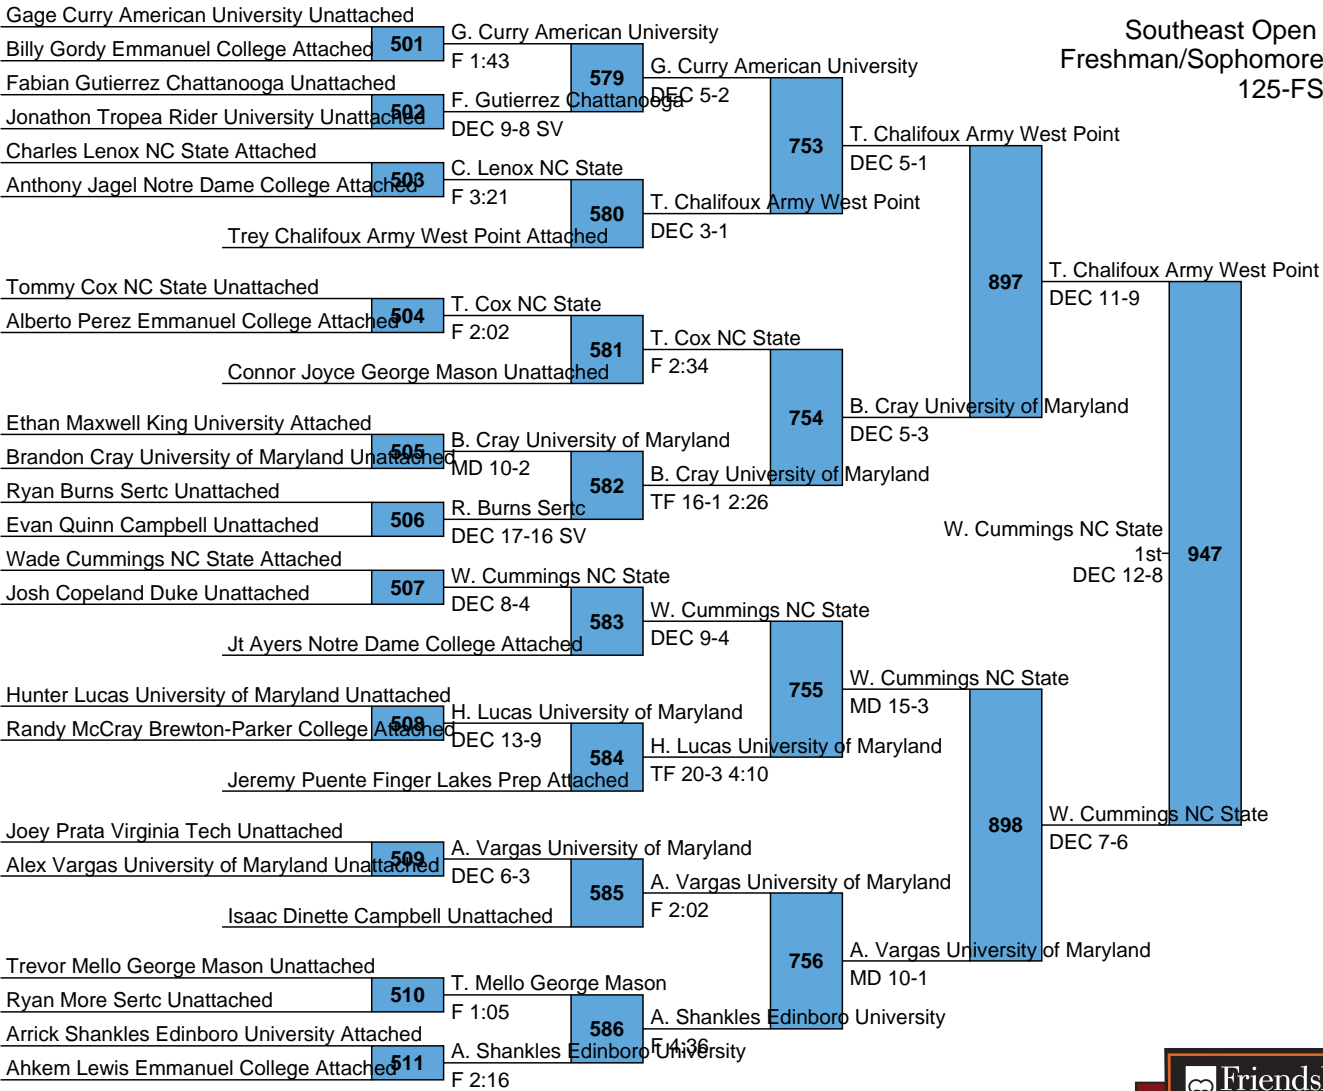

Southeast Open
Freshman/Sophomore
125-FS

590	Tyler Awtry Sertc Unattached	K. Myers Edinboro University F 3:41	761	K. Myers Edinboro University MD 15-4	901	J. Ganger Notre Dame College DEC 5-2	977	D. Bavery Notre Dame College DEC 4-2 SV
591	Lio Quezada George Mason Unattached	L. Quezada George Mason DEC 6-2	762	J. Ganger Notre Dame College DEC 14-9	902	D. Bavery Notre Dame College DEC 8-2	987	C. Smith Appalachian State University 1st DEC 4-0
592	Jarred Ganger Notre Dame College Attached	J. Ganger Notre Dame College DEC 6-5	763	J. Huffine Chattanooga DEC 5-4	903	T. Wilson NC State DEC 13-6	978	C. Smith Appalachian State University DEC 9-8
593	Josh Finesilver Duke Not Rostered	J. Finesilver Duke F 2:45	764	D. Bavery Notre Dame College F 3:15	904	C. Smith Appalachian State University MD 11-2		
594	Jake Huffine Chattanooga Attached	J. Huffine Chattanooga F 2:06	765	T. Wilson NC State DEF 3:25				
595	Chris Way Shorter University Attached	C. Ziegler Army West Point F 1:14	766	B. Newcomer Emmanuel College DEC 9-5				
596	Reid White Campbell Unattached	R. White Campbell DEC 11-7	767	K. Mckenna Notre Dame College DEC 8-4				
597	4 David Bavery Notre Dame College Attached	D. Bavery Notre Dame College MD 13-3	768	C. Smith Appalachian State University MD 12-5				
598	Dominick Gibson Shorter University Attached	T. Wilson NC State TF 16-1 5:14	601	A. Barberio American University DEC 5-0				
599	Cody Minnick Chattanooga Unattached	C. Minnick Chattanooga MD 13-0	602	J. Giaccia American University FOR				
600	Brent Newcomer Emmanuel College Unattached	B. Newcomer Emmanuel College DEC 4-2	603	Wil Davidson Campbell Unattached				
601	Jacob Wynn King University Attached	A. Barberio American University MD 11-2	604	Darius Bunch Emmanuel College Attached				
602	Keegan Duncan Gardner-Webb University Unattached	J. Giaccia American University FOR	605	2 Colby Smith Appalachian State University Attached				
603	Kelan Mckenna Notre Dame College Attached	K. Mckenna Notre Dame College DEC 5-0						
604	Tony Lattanze Sertc Unattached	D. Bunch Emmanuel College DEC 4-1						
605	Carl Antrassian University of Pennsylvania Attached	C. Smith Appalachian State University FE 16