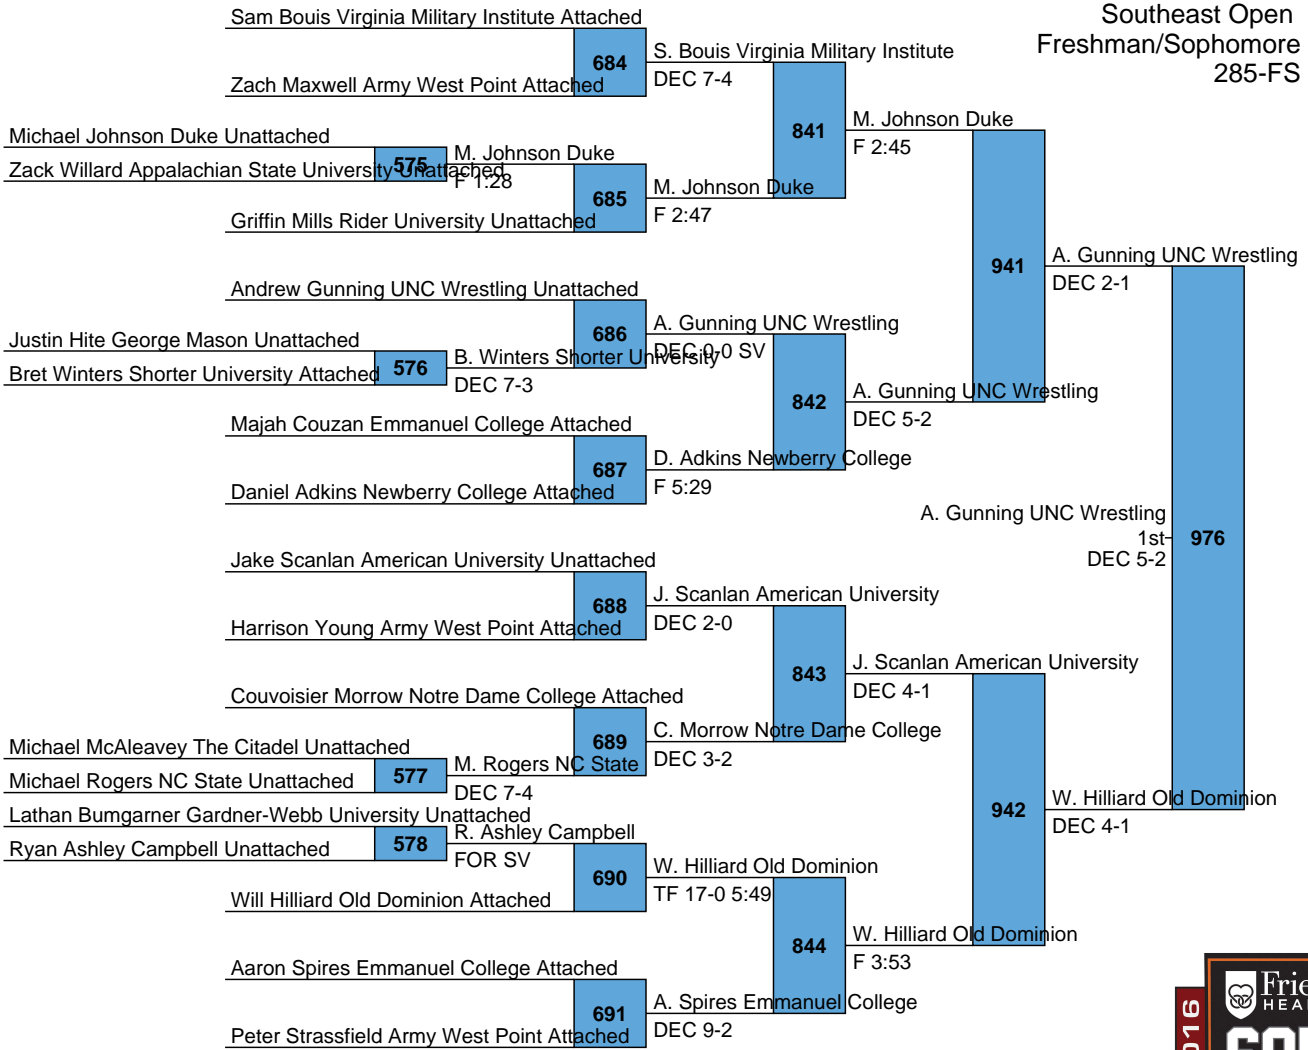

Southeast Open
Freshman/Sophomore
285-FS