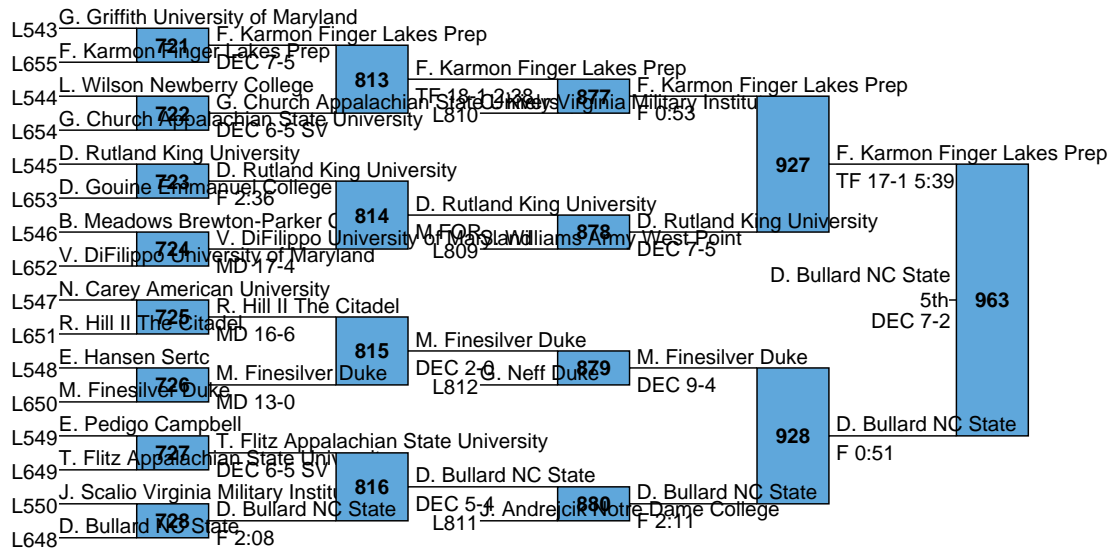

Southeast Open
Freshman/Sophomore
165-FS

L925 F. Hoehn Edinboro University
L926 N. Kale Gardner-Webb University
TF 18-3 5:32