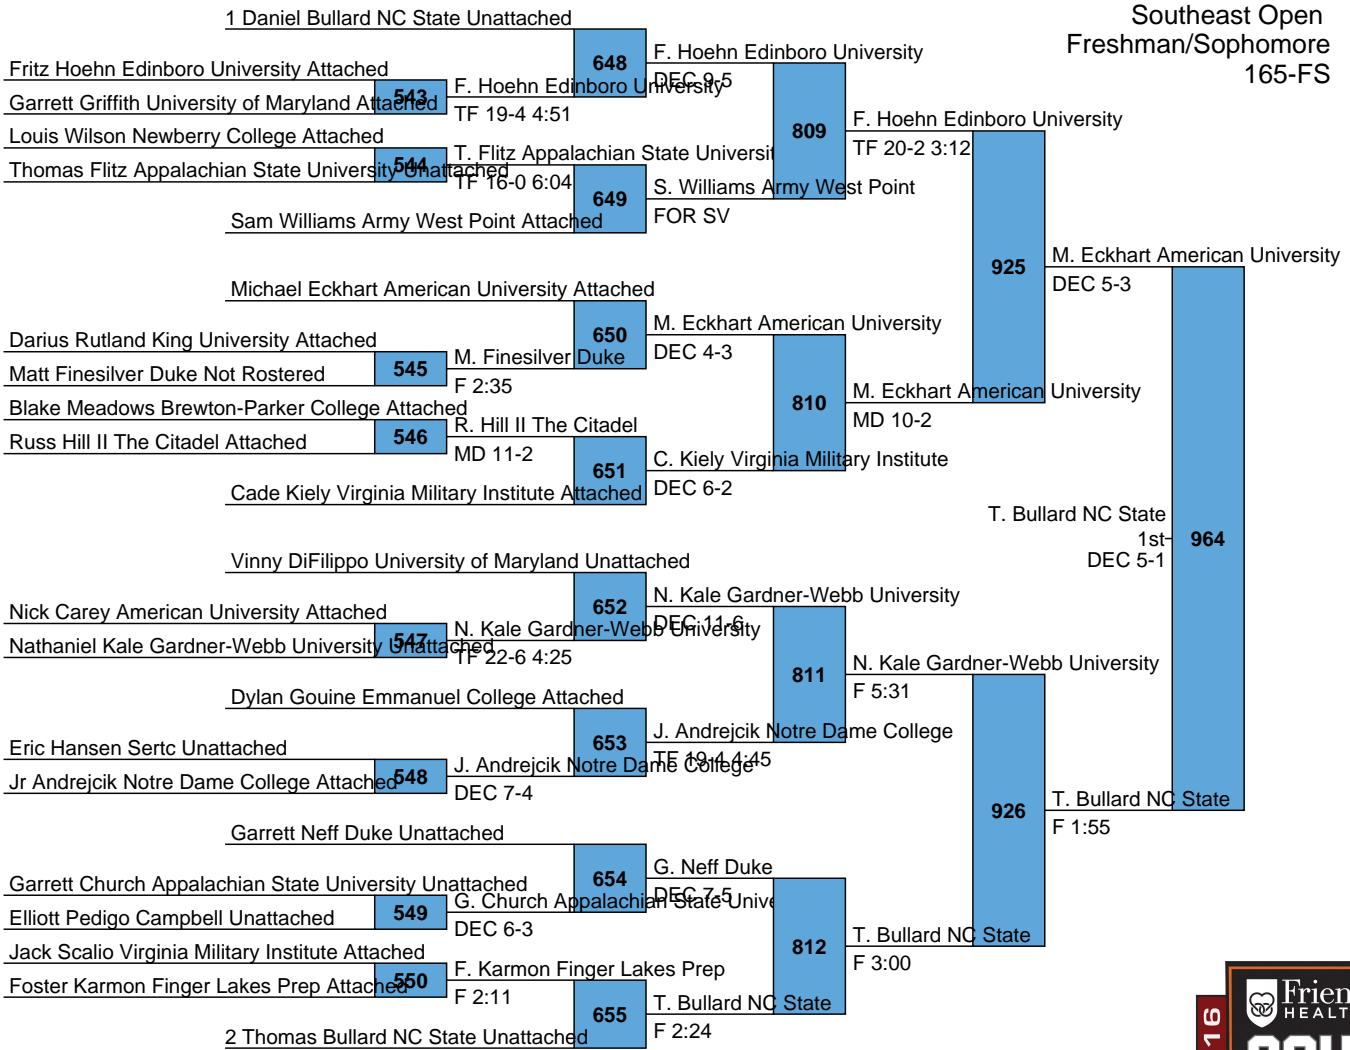

Southeast Open
Freshman/Sophomore
165-FS

L925 F. Hoehn Edinboro University
L926 N. Kale Gardner-Webb University
TF 18-3 5:32