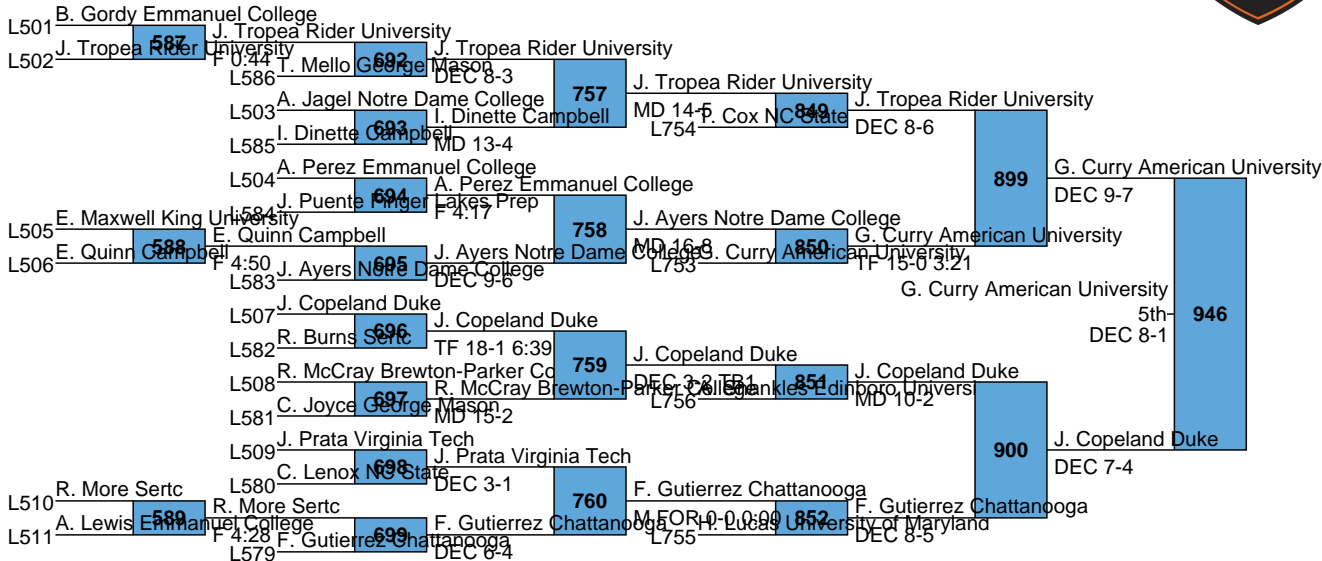

Southeast Open
Freshman/Sophomore
125-FS

L897 B. Cray University of Maryland
L898 A. Vargas University of Maryland
DEC 10-7

590	Tyler Awtry Sertc Unattached	K. Myers Edinboro University F 3:41	761	K. Myers Edinboro University MD 15-4	901	J. Ganger Notre Dame College DEC 5-2	977	D. Bavery Notre Dame College DEC 4-2 SV
591	Lio Quezada George Mason Unattached	L. Quezada George Mason DEC 6-2	762	J. Ganger Notre Dame College DEC 14-9	902	D. Bavery Notre Dame College DEC 8-2	987	C. Smith Appalachian State University 1st DEC 4-0
592	Jarred Ganger Notre Dame College Attached	J. Ganger Notre Dame College DEC 6-5	763	J. Huffine Chattanooga DEC 5-4	903	T. Wilson NC State DEC 13-6	978	C. Smith Appalachian State University DEC 9-8
593	Josh Finesilver Duke Not Rostered	J. Finesilver Duke F 2:45	764	D. Bavery Notre Dame College F 3:15	904	C. Smith Appalachian State University MD 11-2		
594	Jake Huffine Chattanooga Attached	J. Huffine Chattanooga F 2:06	765	T. Wilson NC State DEF 3:25				
595	Chris Way Shorter University Attached	C. Ziegler Army West Point F 1:14	766	B. Newcomer Emmanuel College DEC 9-5				
596	Reid White Campbell Unattached	R. White Campbell DEC 11-7	767	K. Mckenna Notre Dame College DEC 8-4				
597	4 David Bavery Notre Dame College Attached	D. Bavery Notre Dame College MD 13-3	768	C. Smith Appalachian State University MD 12-5				
598	Dominick Gibson Shorter University Attached	T. Wilson NC State TF 16-1 5:14	601	A. Barberio American University DEC 5-0				
599	Cody Minnick Chattanooga Unattached	C. Minnick Chattanooga MD 13-0	602	J. Giaccia American University FOR				
600	Brent Newcomer Emmanuel College Unattached	B. Newcomer Emmanuel College DEC 4-2	603	Wil Davidson Campbell Unattached				
601	Jacob Wynn King University Attached	A. Barberio American University MD 11-2	604	Darius Bunch Emmanuel College Attached				
602	Keegan Duncan Gardner-Webb University Unattached	J. Giaccia American University FOR	605	2 Colby Smith Appalachian State University Attached				
603	Kelan Mckenna Notre Dame College Attached	K. Mckenna Notre Dame College DEC 5-0						
604	Tony Lattanze Sertc Unattached	D. Bunch Emmanuel College DEC 4-1						
605	Carl Antrassian University of Pennsylvania Attached	C. Smith Appalachian State University FE 16						