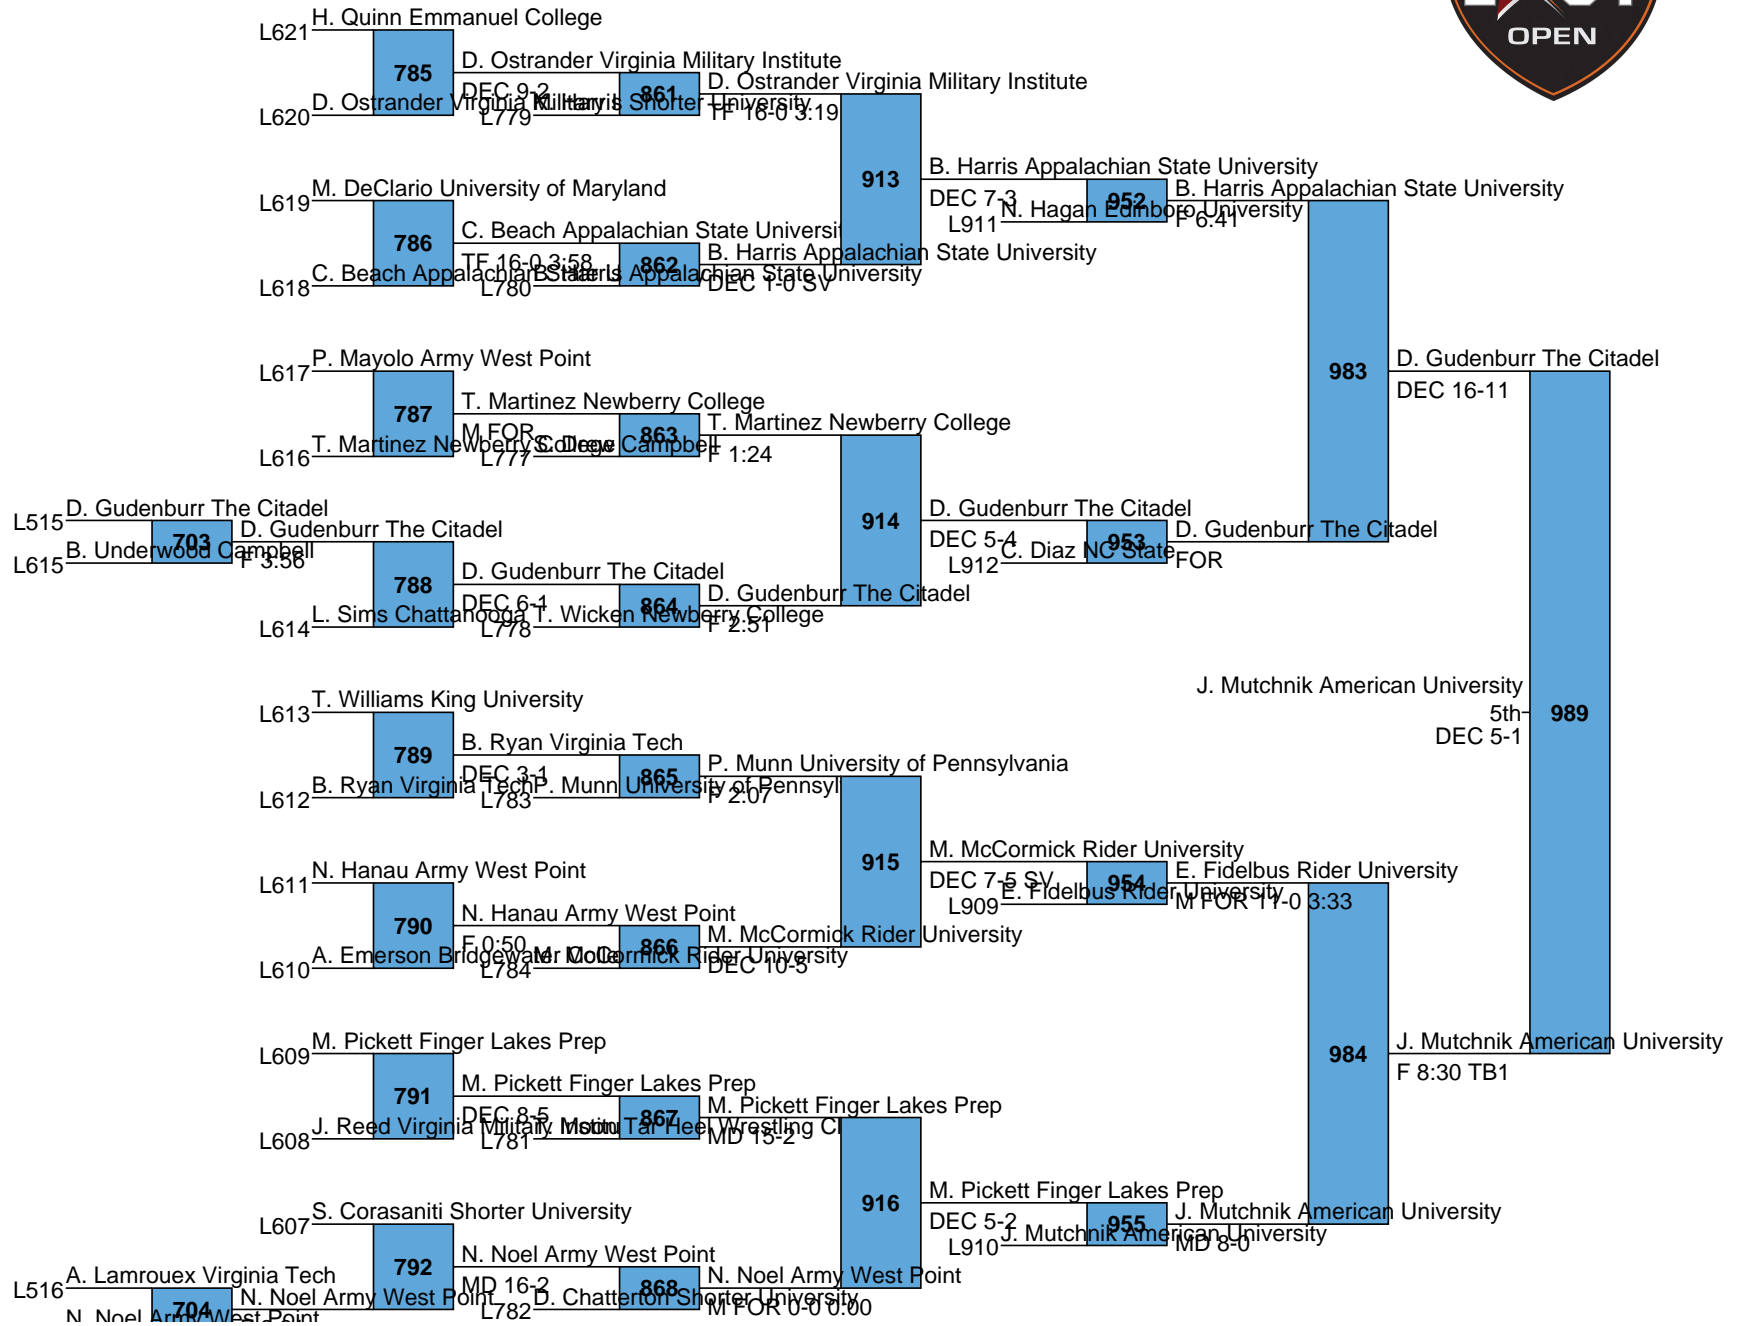

Southeast Open
Freshman/Sophomore
141-FS

1 Brent Moore Virginia Tech Unattached						
Nick Noel Army West Point Attached	606	B. Moore Virginia Tech MD 8-0		777	B. Moore Virginia Tech F 2:09	
Samuel Drew Campbell Unattached						
Stephen Corasaniti Shorter University Attached	607	S. Drew Campbell F 3:45				
John Reed Virginia Military Institute Attached						
Tyler Wicken Newberry College Attached	608	T. Wicken Newberry College DEC 13-6		778	E. Fidelbus Rider University F 1:50	
Evan Fidelbus Rider University Unattached						
Max Pickett Finger Lakes Prep Attached	609	E. Fidelbus Rider University MD 13-2				
Austin Emerson Bridgewater College Attached						
Kalvin Harris Shorter University Attached	610	K. Harris Shorter University F 2:12		779	K. Devlin NC State TF 15-0 3:51	
Kellen Devlin NC State Unattached						
Noah Hanau Army West Point Attached	611	K. Devlin NC State DEC 11-5				
Doug Gudenburr The Citadel Attached						
Jack Mutchnik American University Attached	515	J. Mutchnik American University FOR				
Brendon Ryan Virginia Tech Unattached	612	J. Mutchnik American University MD 16-4		780	J. Mutchnik American University FOR	
Tyler Williams King University Attached						
Brandon Harris Appalachian State University Unattached	613	B. Harris Appalachian State University MD 15-5				
Tyler Moon Tar Heel Wrestling Club Not Rostered						
Logan Sims Chattanooga Unattached	614	T. Moon Tar Heel Wrestling Club DEC 7-5		781	J. McClure UNC Wrestling TF 16-1 2:53	
Josh McClure UNC Wrestling Unattached						
Brett Underwood Campbell Unattached	615	J. McClure UNC Wrestling TF 16-0 2:17				
Nate Hagan Edinboro University Attached						
Timothy Martinez Newberry College Attached	616	N. Hagan Edinboro University DEC 6-4		782	N. Hagan Edinboro University MD 12-2	
Patrick Mayolo Army West Point Attached						
Dylan Chatterton Shorter University Attached	617	D. Chatterton Shorter University F 4:03				
Christian Beach Appalachian State University Unattached						
Kizhan Clarke American University Unattached	618	K. Clarke American University MD 12-2		783	K. Clarke American University DEC 6-2	
Patrick Munn University of Pennsylvania Attached						
Mike DeClario University of Maryland Unattached	619	P. Munn University of Pennsylvania MD 13-3				
Darren Ostrander Virginia Military Institute Attached						
Mark McCormick Rider University Unattached	620	M. McCormick Rider University DEC 11-6		784	C. Diaz NC State DEC 4-1	
Hunter Quinn Emmanuel College Attached						
Austin Lamrouex Virginia Tech Not Rostered						
2 Christopher Diaz NC State Unattached	516	C. Diaz NC State DEC 5-0 F 1:37				

B. Moore Virginia Tech 1st DEC 5-1 990

L981 K. Devlin NC State
L982 K. Clarke American University
K. Clarke American University
F 1:31