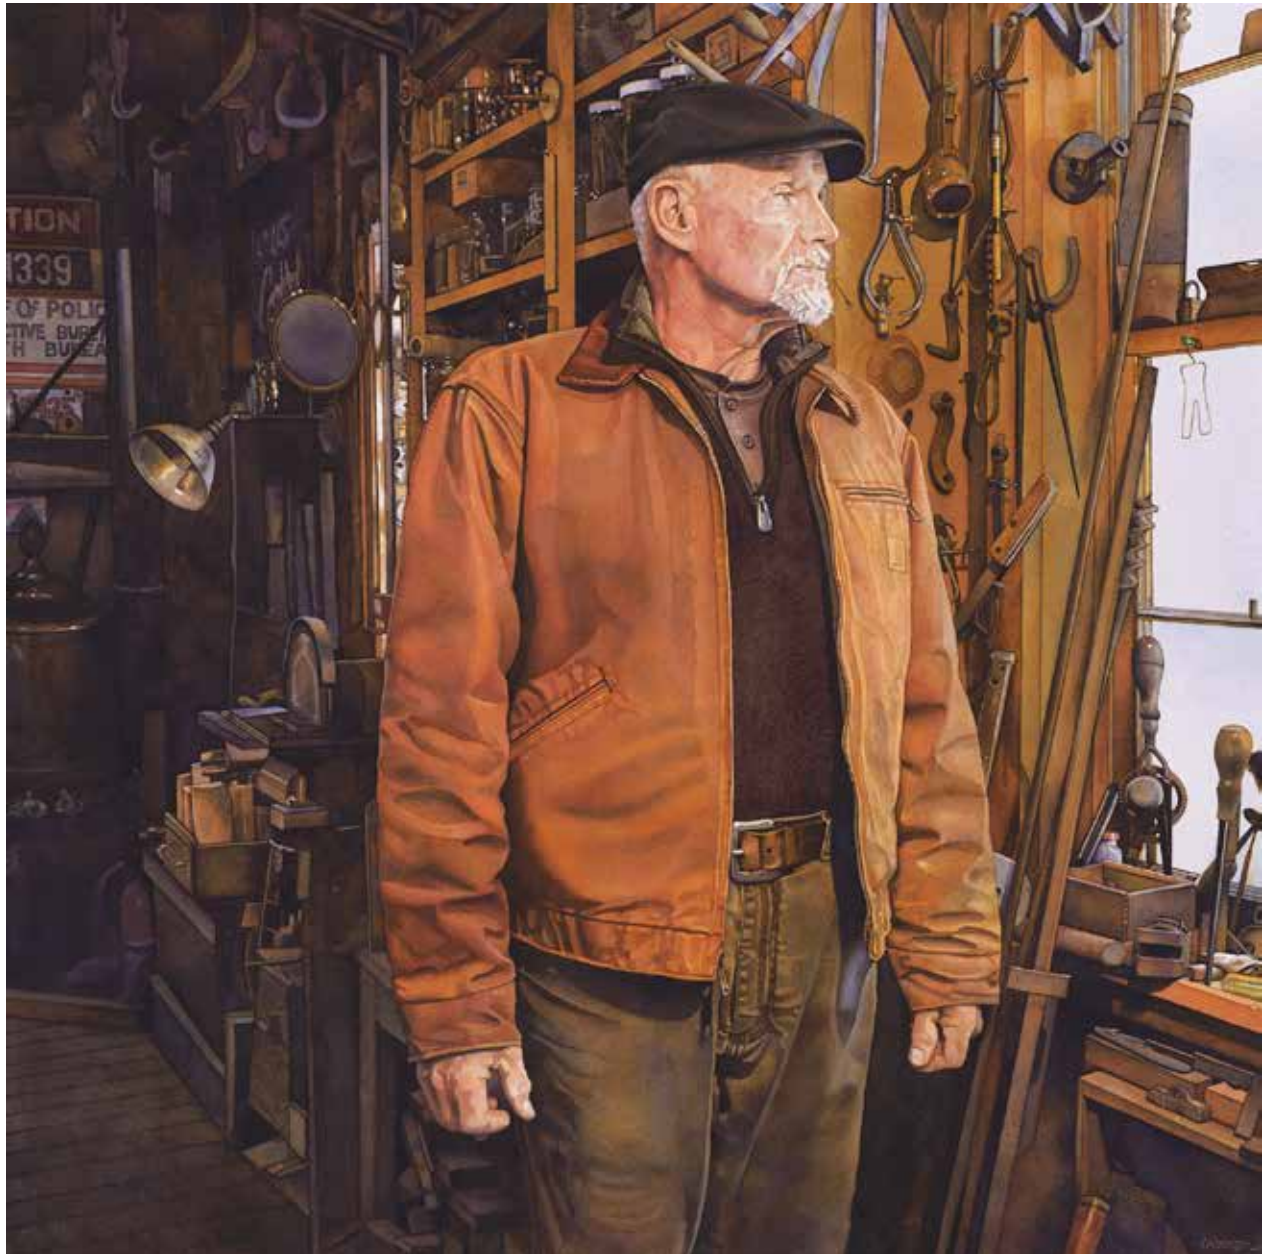

# I R E N A R O M A N

COLIN

SECOND WIND PORTRAIT  
WATERCOLOR 21" W X 21" H

COPYRIGHT © IRENA ROMAN