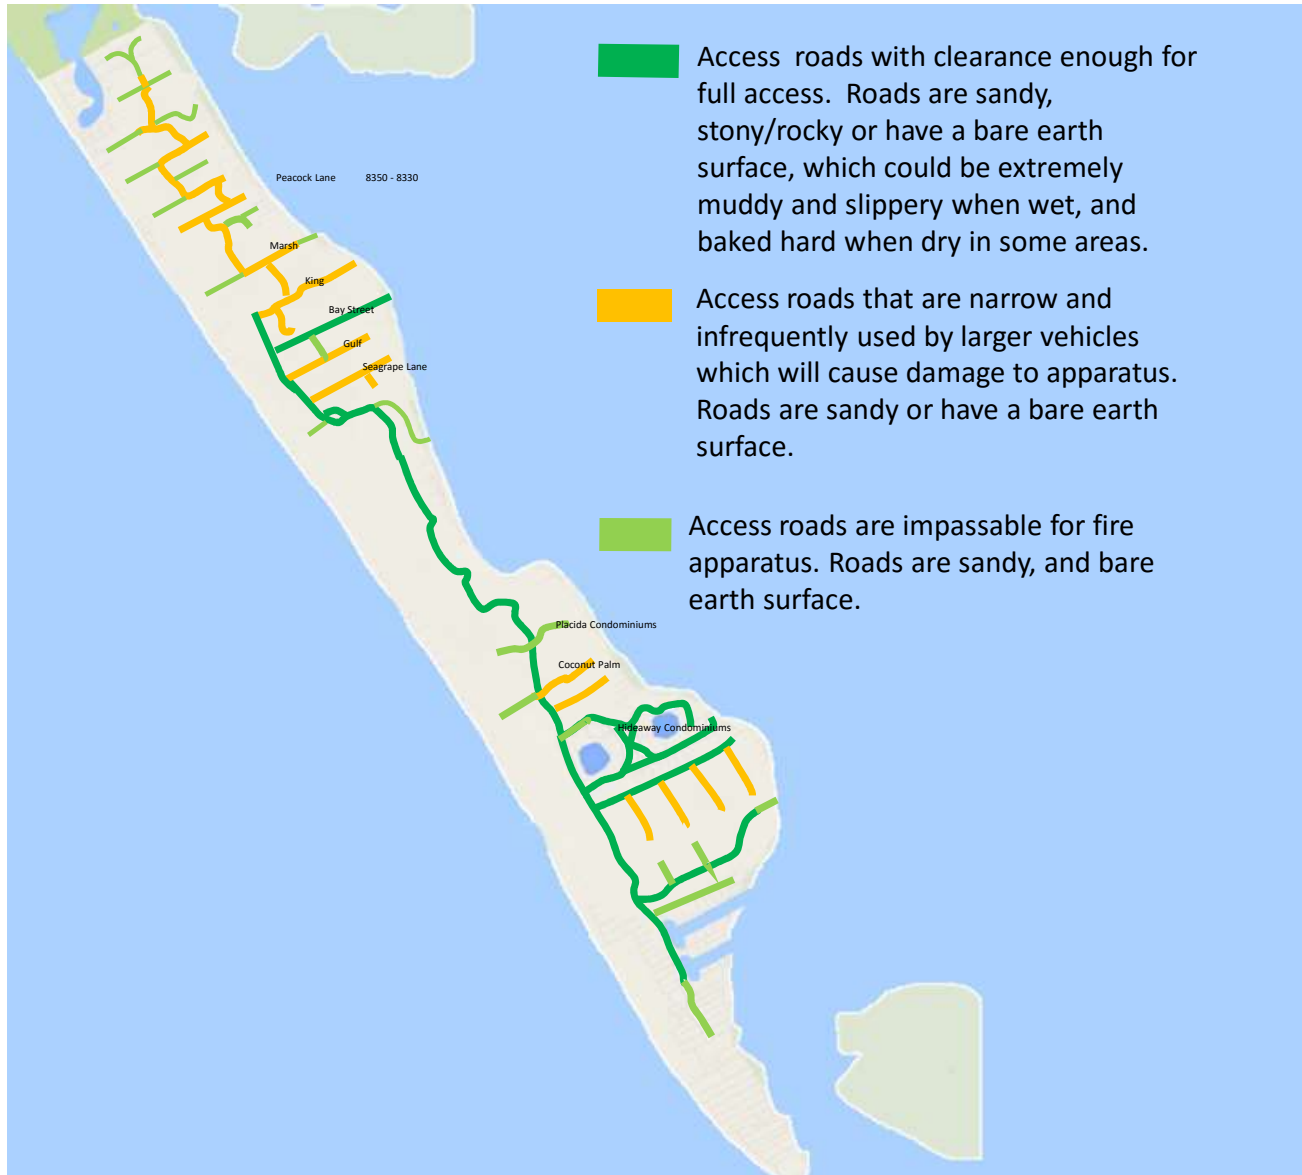

Little Gasparilla Island Fire Rescue

Access Map For Engine 71

9148

9168

9188

1

2

3

4

**Use Access 4 to Gain Entrance
9850 to 9900**