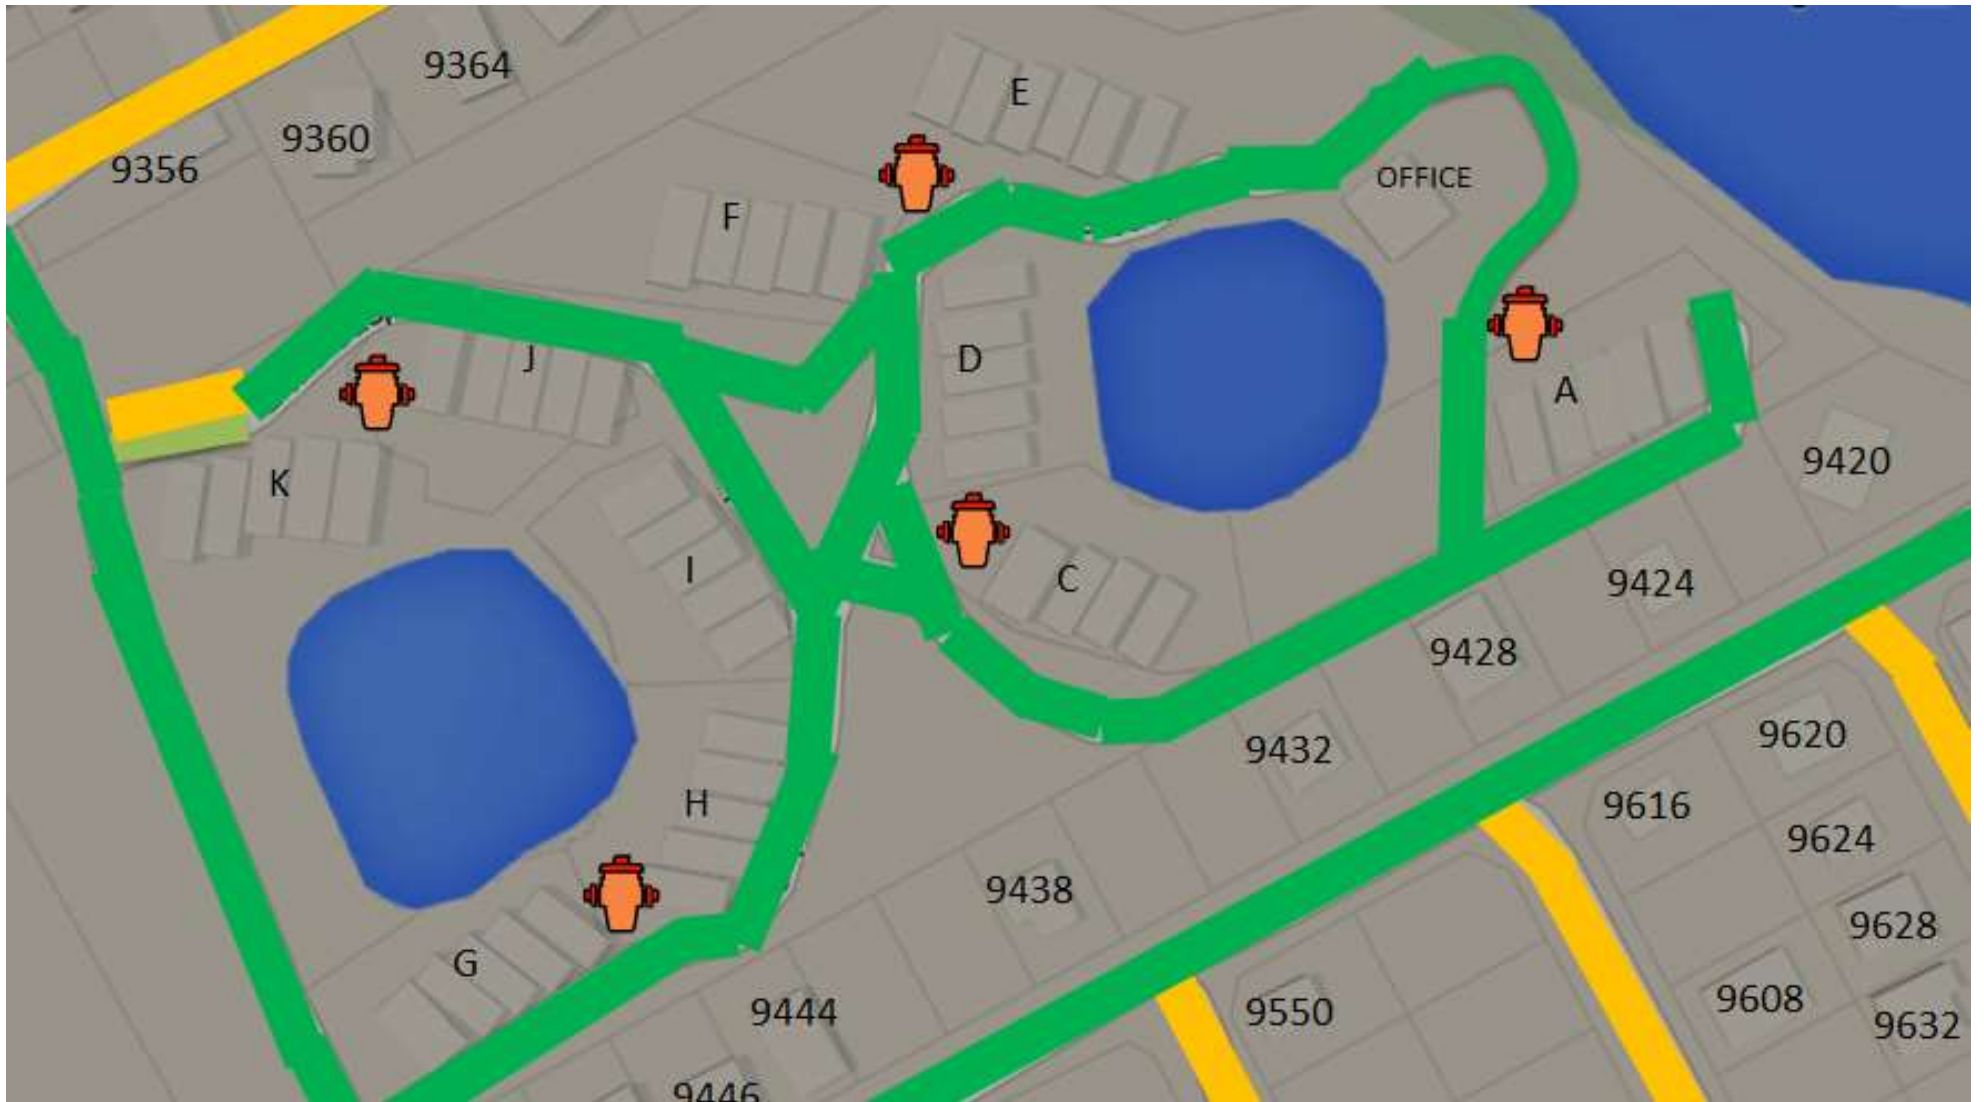

Little Gasparilla Island Fire Rescue

Access Map For Engine 71

9148

9168

9188

1

2

3

4

**Use Access 4 to Gain Entrance
9850 to 9900**