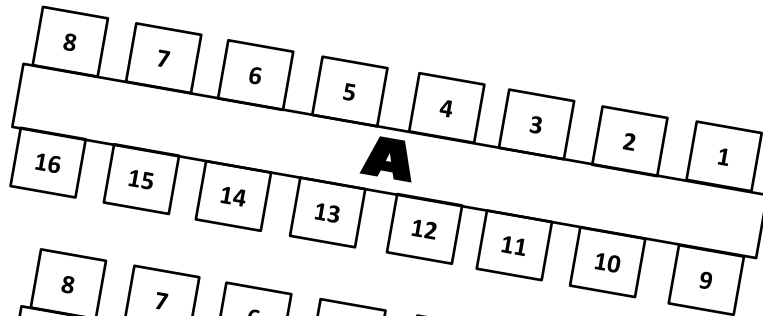

SEATING CHART – AMERICAN LEGION POST 69 2022

96 Total Seats

STAGE

EXIT

Handicap seating available
in this area by request...
Please contact TICKET SALES

HOUSE LEFT

HOUSE RIGHT

Sections **G** and **H** are bar
tables and bar stools

TICKET TABLE