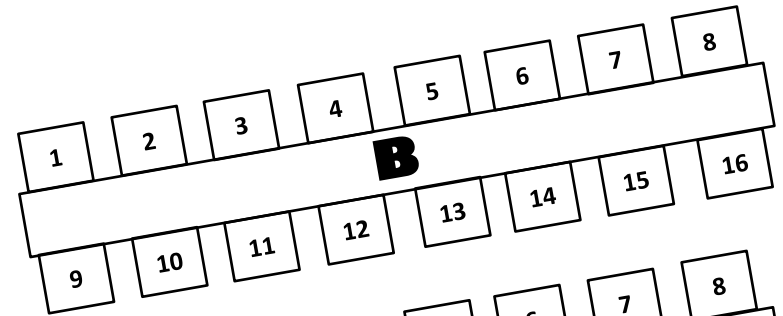

SEATING CHART – AMERICAN LEGION POST 69 2022

96 Total Seats

STAGE

EXIT

Handicap seating available
in this area by request...
Please contact TICKET SALES

HOUSE LEFT

HOUSE RIGHT

Sections **G** and **H** are bar
tables and bar stools

TICKET TABLE