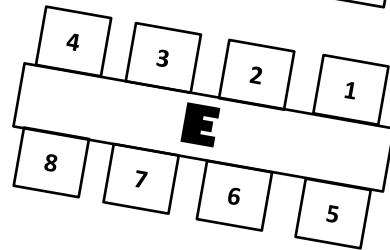

SEATING CHART – AMERICAN LEGION POST 69 2022

96 Total Seats

STAGE

EXIT

Handicap seating available
in this area by request...
Please contact TICKET SALES

HOUSE LEFT

HOUSE RIGHT

Sections **G** and **H** are bar
tables and bar stools

TICKET TABLE