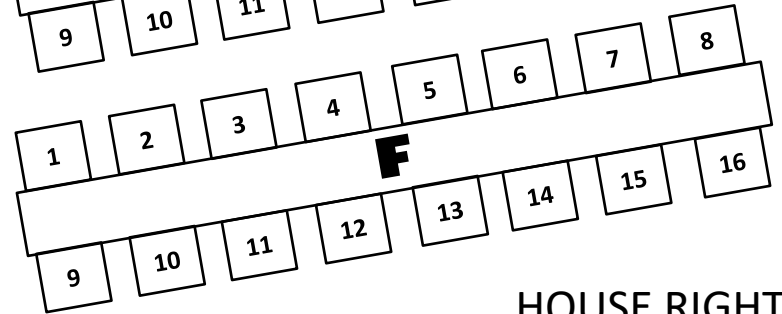

SEATING CHART – AMERICAN LEGION POST 69 2022

96 Total Seats

STAGE

EXIT

Handicap seating available
in this area by request...
Please contact TICKET SALES

HOUSE LEFT

HOUSE RIGHT

Sections **G** and **H** are bar
tables and bar stools

TICKET TABLE