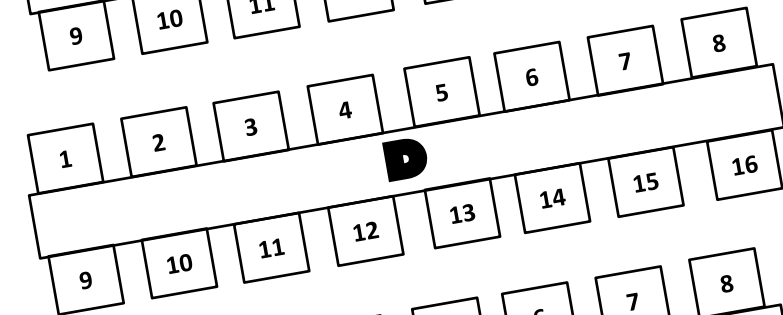

SEATING CHART – AMERICAN LEGION POST 69 2022

96 Total Seats

STAGE

EXIT

Handicap seating available
in this area by request...
Please contact TICKET SALES

HOUSE LEFT

HOUSE RIGHT

Sections **G** and **H** are bar
tables and bar stools

TICKET TABLE