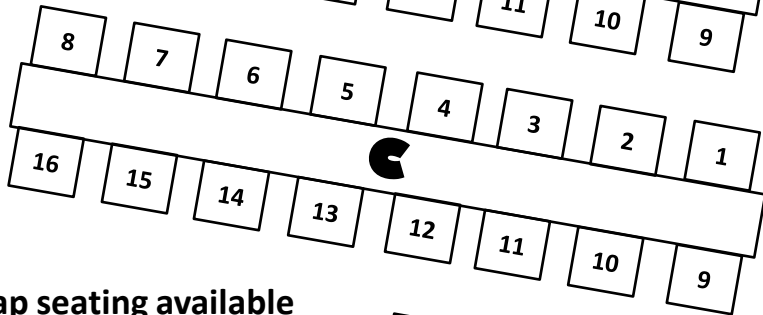

SEATING CHART – AMERICAN LEGION POST 69 2022

96 Total Seats

STAGE

EXIT

Handicap seating available
in this area by request...
Please contact TICKET SALES

HOUSE LEFT

HOUSE RIGHT

Sections **G** and **H** are bar
tables and bar stools

TICKET TABLE