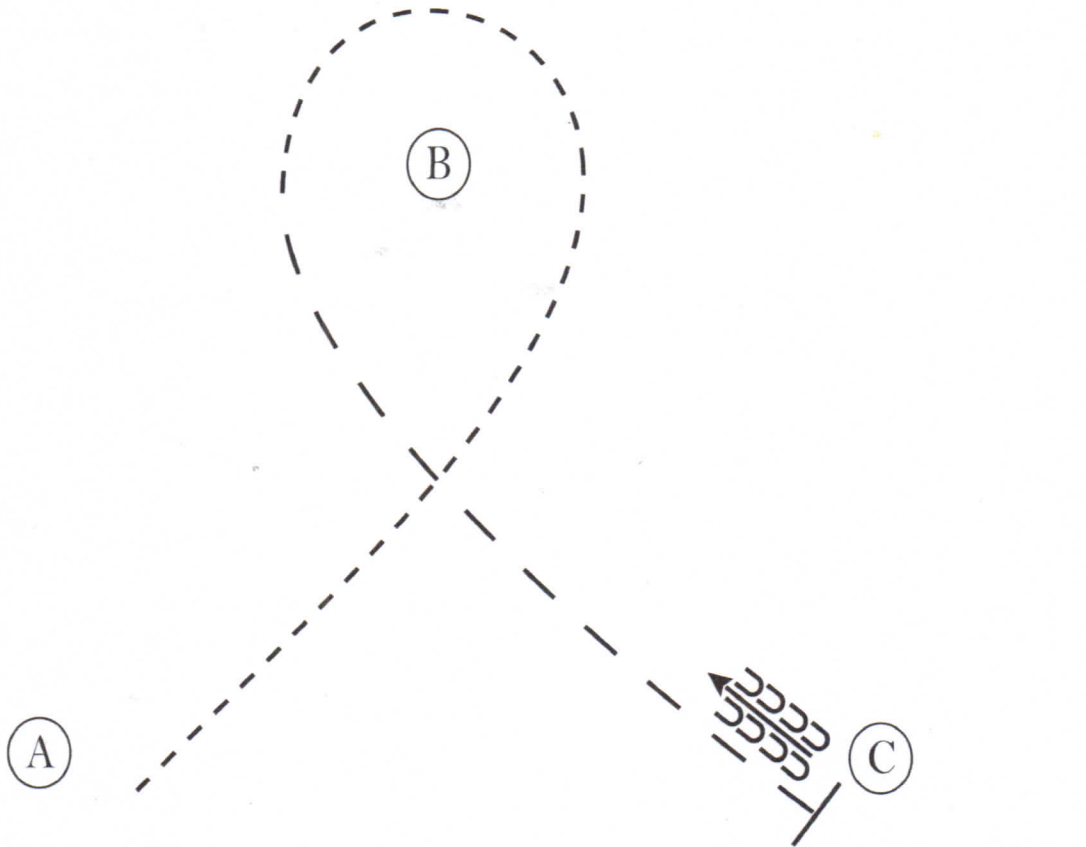

South Texas Horse Show series

Showmanship W/T 10 & Under

Show Date: 10-20-2018

www.HorseShowPatterns.com

www.HorseShowPatterns.com

Be ready at A.

1. Walk from A to B.
2. At B, trot to judge.
3. Stop and set up for inspection.
4. When dismissed, turn 90 degrees and walk away from judge.
5. Follow the instructions of your ring steward.

- Walk - - - - -
- Trot - - - - -
- Back ← - - - - -
- Marker (B)
- Judge (J)

[SWT-11]

Pattern Provided by:
STHSS Management

South Texas Horse Show series

Horsemanship W/T 10 & Under

Show Date: 10-20-2018

www.HorseShowPatterns.com

www.HorseShowPatterns.com

1. Jog A to B
2. Jog around B
3. Extend the jog at B to C.
4. At C stop and back 4 steps

- Walk (dotted line)
- Jog - - - - - (dashed line)
- Extended Jog — — — — — (long dashed line)
- Lope ————— (solid line)
- Leg Yield ||||| (vertical lines)
- Lead Change / (diagonal slash)
- Back ← (backward arrow)
- Marker (B) (circle with B)
- Sidepass ← - - - - - → (dashed line with arrows)