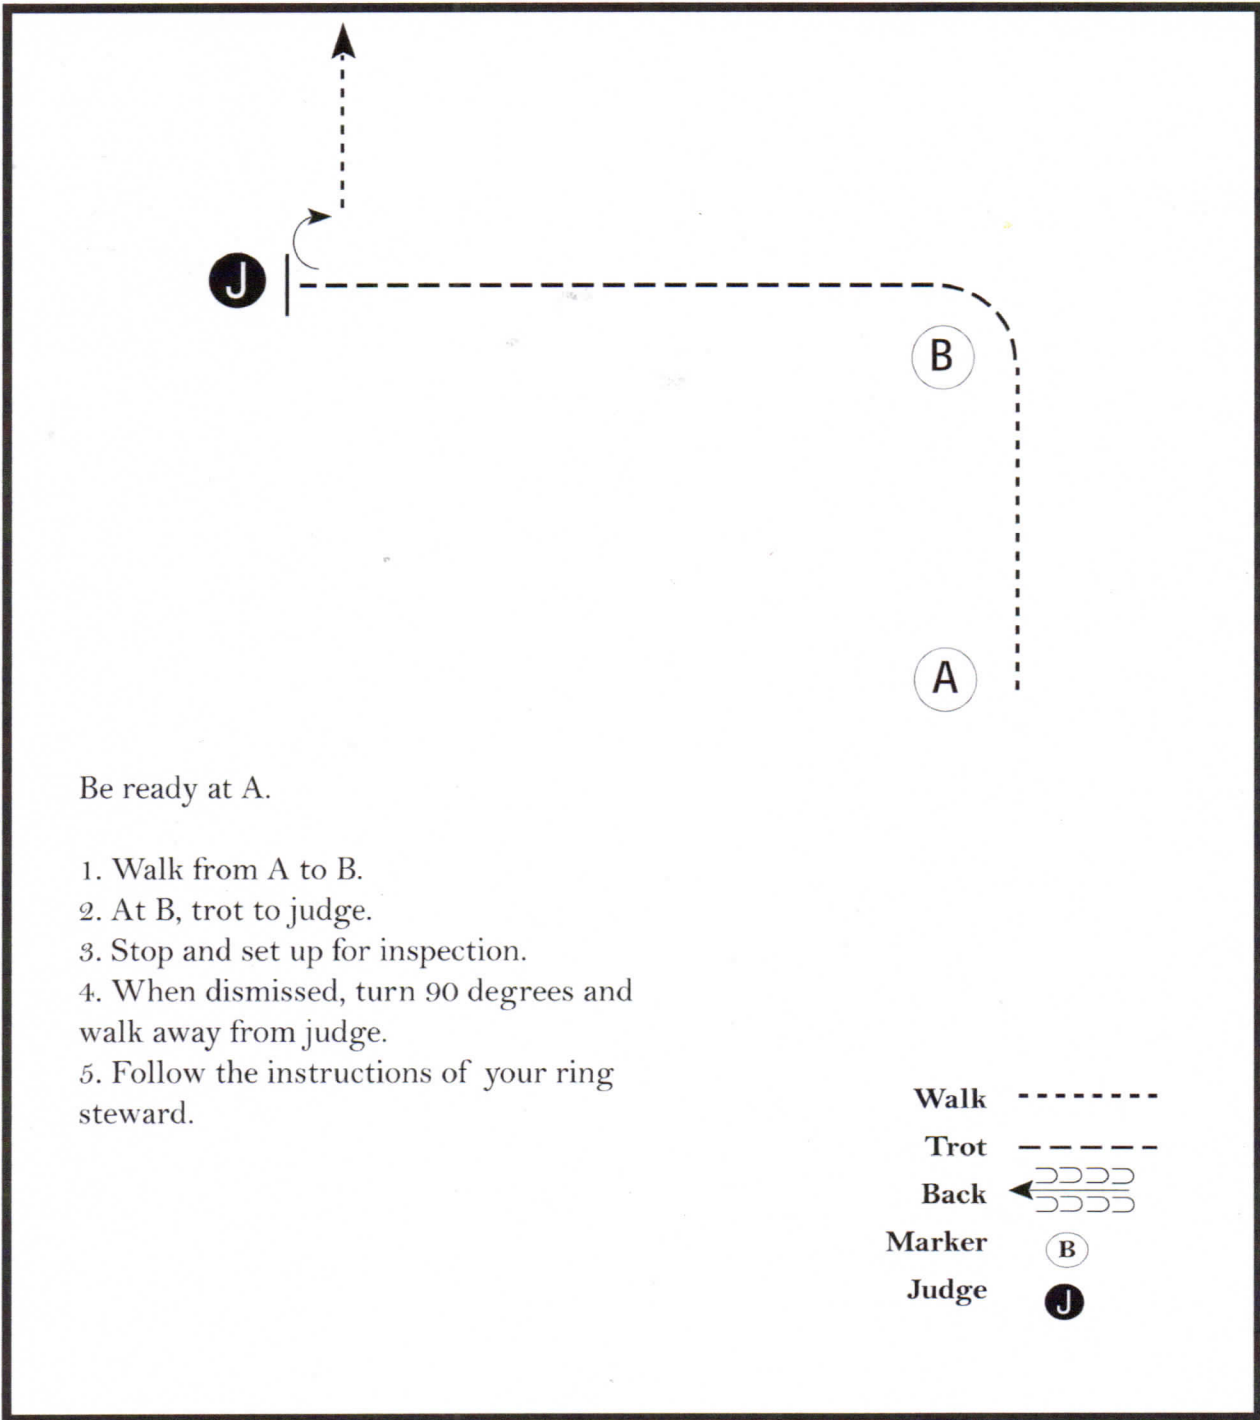

South Texas Horse Show series

Showmanship W/T 10 & Under

Show Date: 10-20-2018

www.HorseShowPatterns.com

www.HorseShowPatterns.com

Be ready at A.

1. Walk from A to B.
2. At B, trot to judge.
3. Stop and set up for inspection.
4. When dismissed, turn 90 degrees and walk away from judge.
5. Follow the instructions of your ring steward.

- Walk - - - - -
- Trot - - - - -
- Back ← - - - - -
- Marker (B)
- Judge (J)

[SWT-11]

Pattern Provided by:
STHSS Management

South Texas Horse Show series

Horsemanship W/T 10 & Under

Show Date: 10-20-2018

www.HorseShowPatterns.com

www.HorseShowPatterns.com

1. Jog A to B
2. Jog around B
3. Extend the jog at B to C.
4. At C stop and back 4 steps

- Walk (dotted line)
- Jog - - - - - (dashed line)
- Extended Jog — — — — — (long dashed line)
- Lope ————— (solid line)
- Leg Yield ||||| (vertical lines)
- Lead Change / (diagonal slash)
- Back ← (backward arrow)
- Marker (B) (circle with B)
- Sidepass ← - - - - - → (dashed line with arrows)