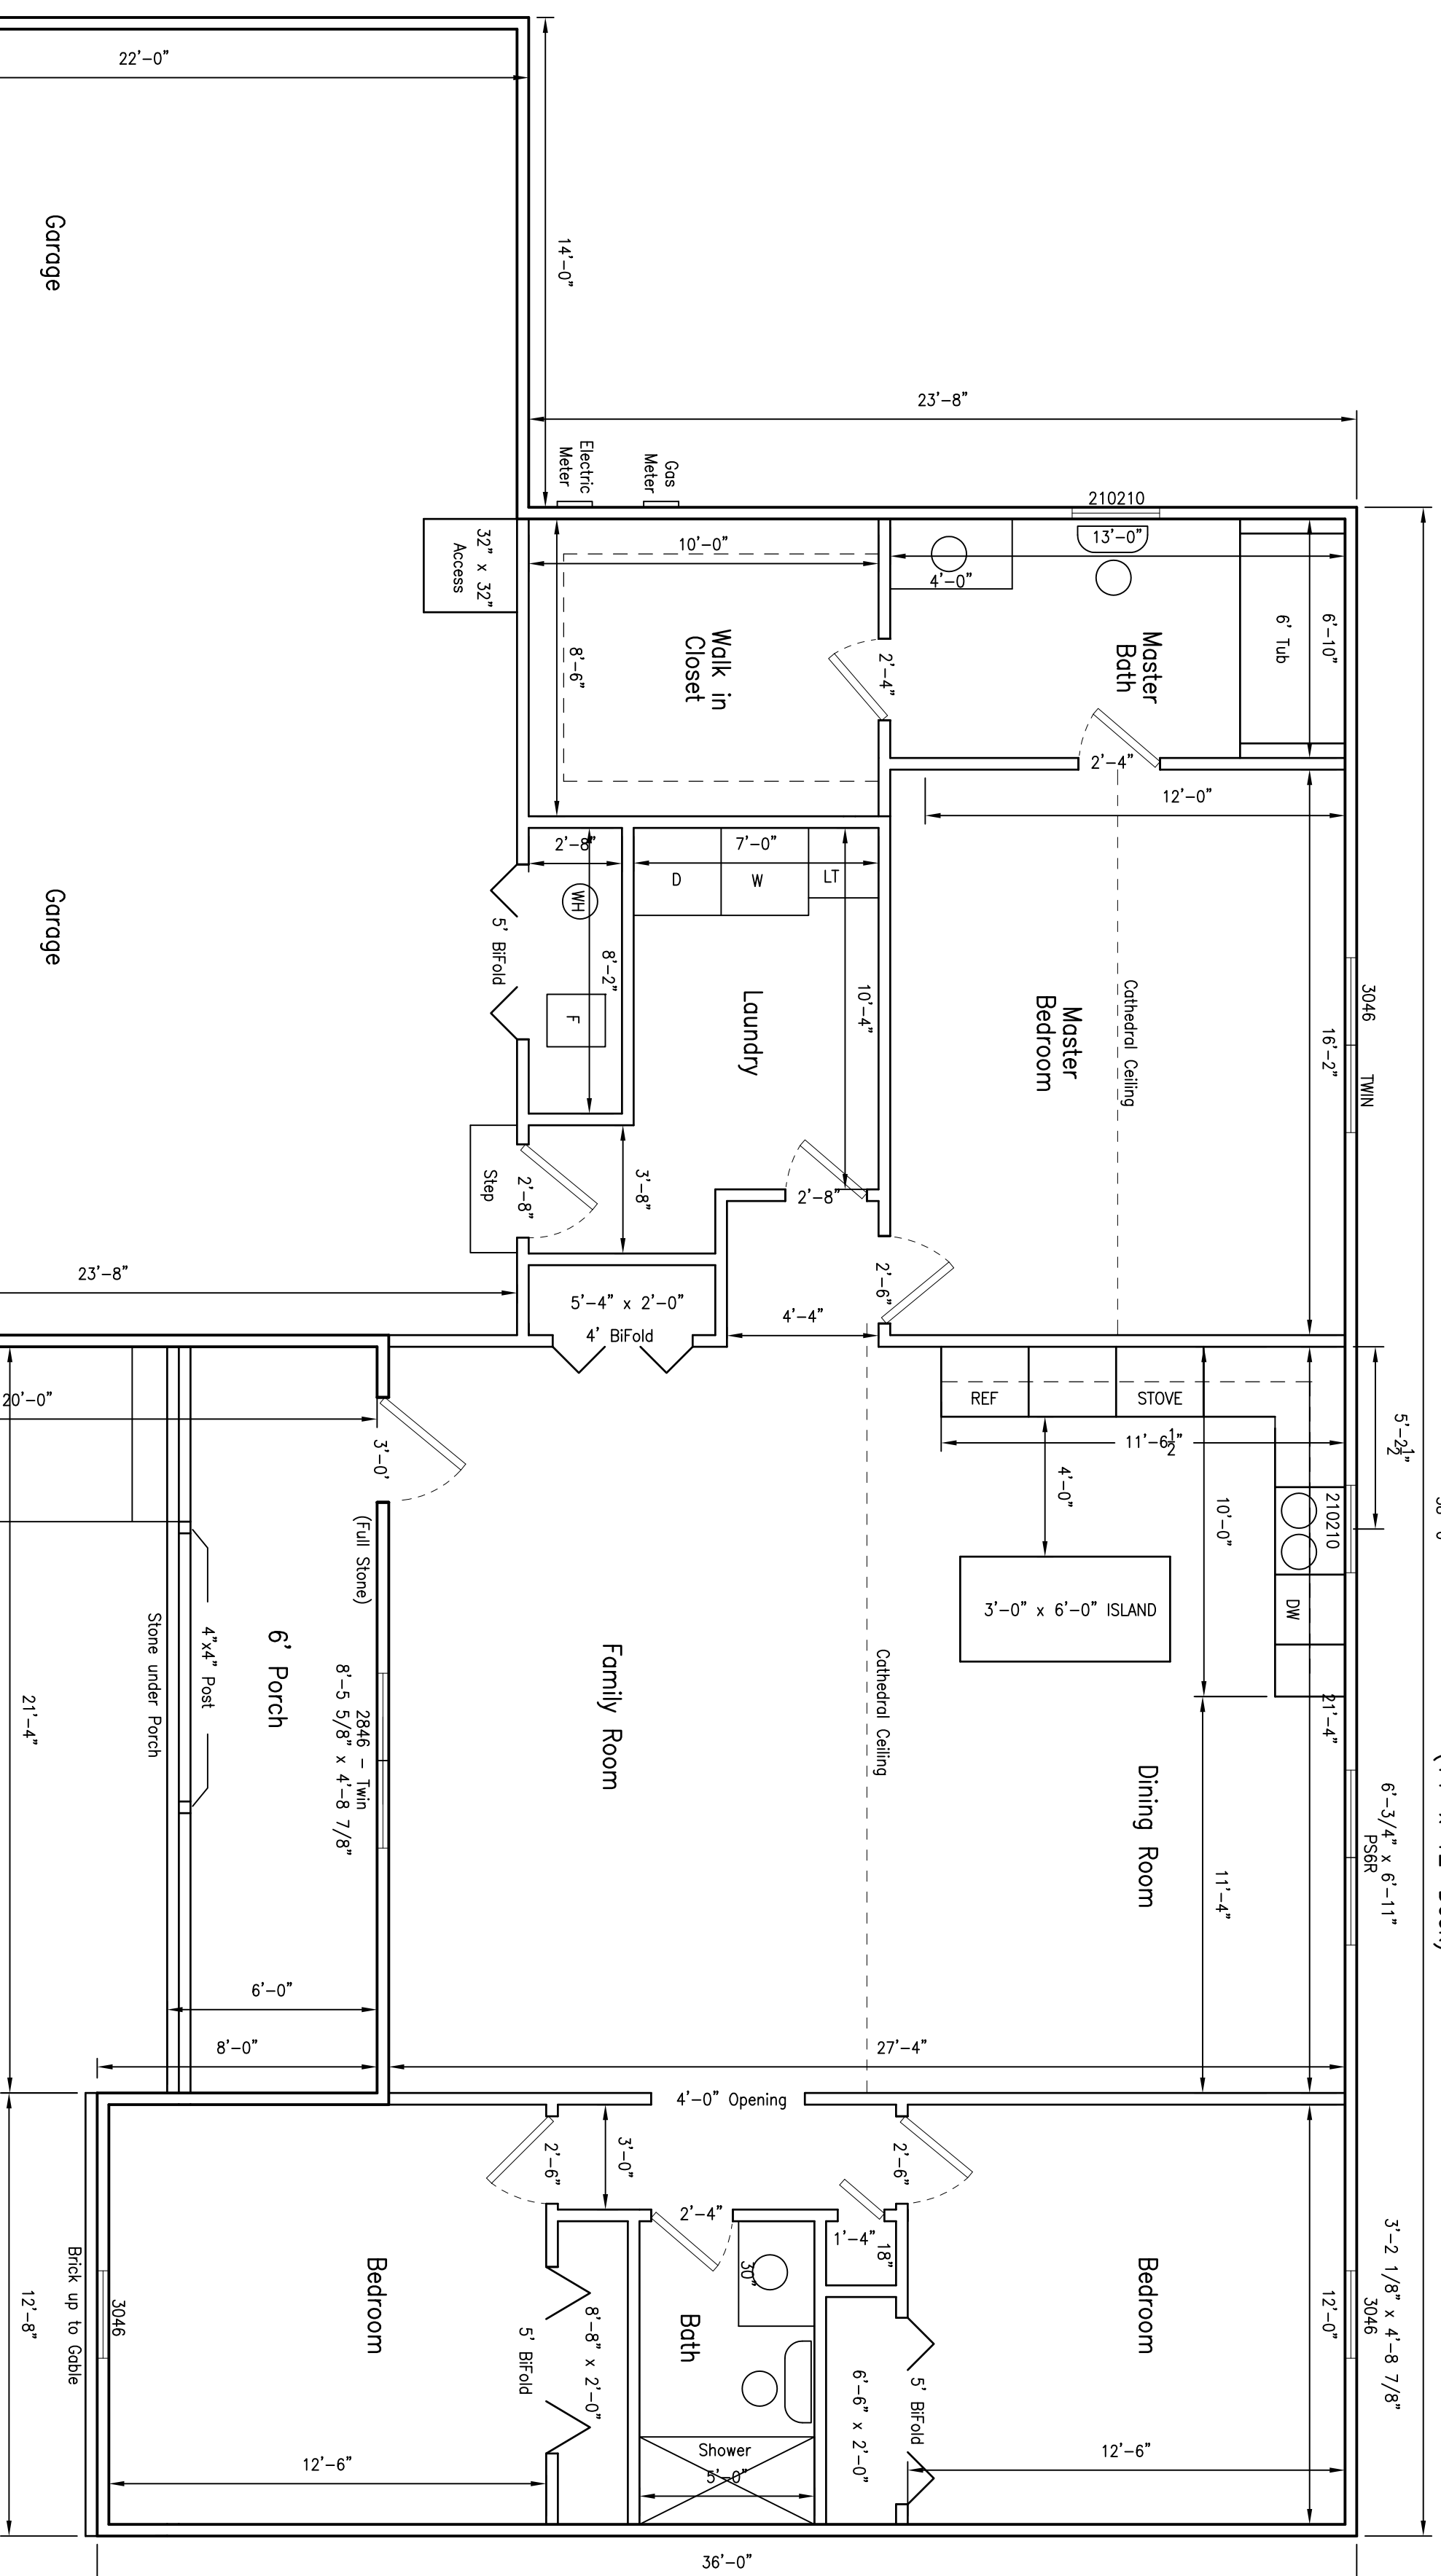

58'-0" (14' x 12' Deck)

Main Floor Plan
1,625 s.f.

SCALE 1/4"=1'

Lot 111 Sand Ridge