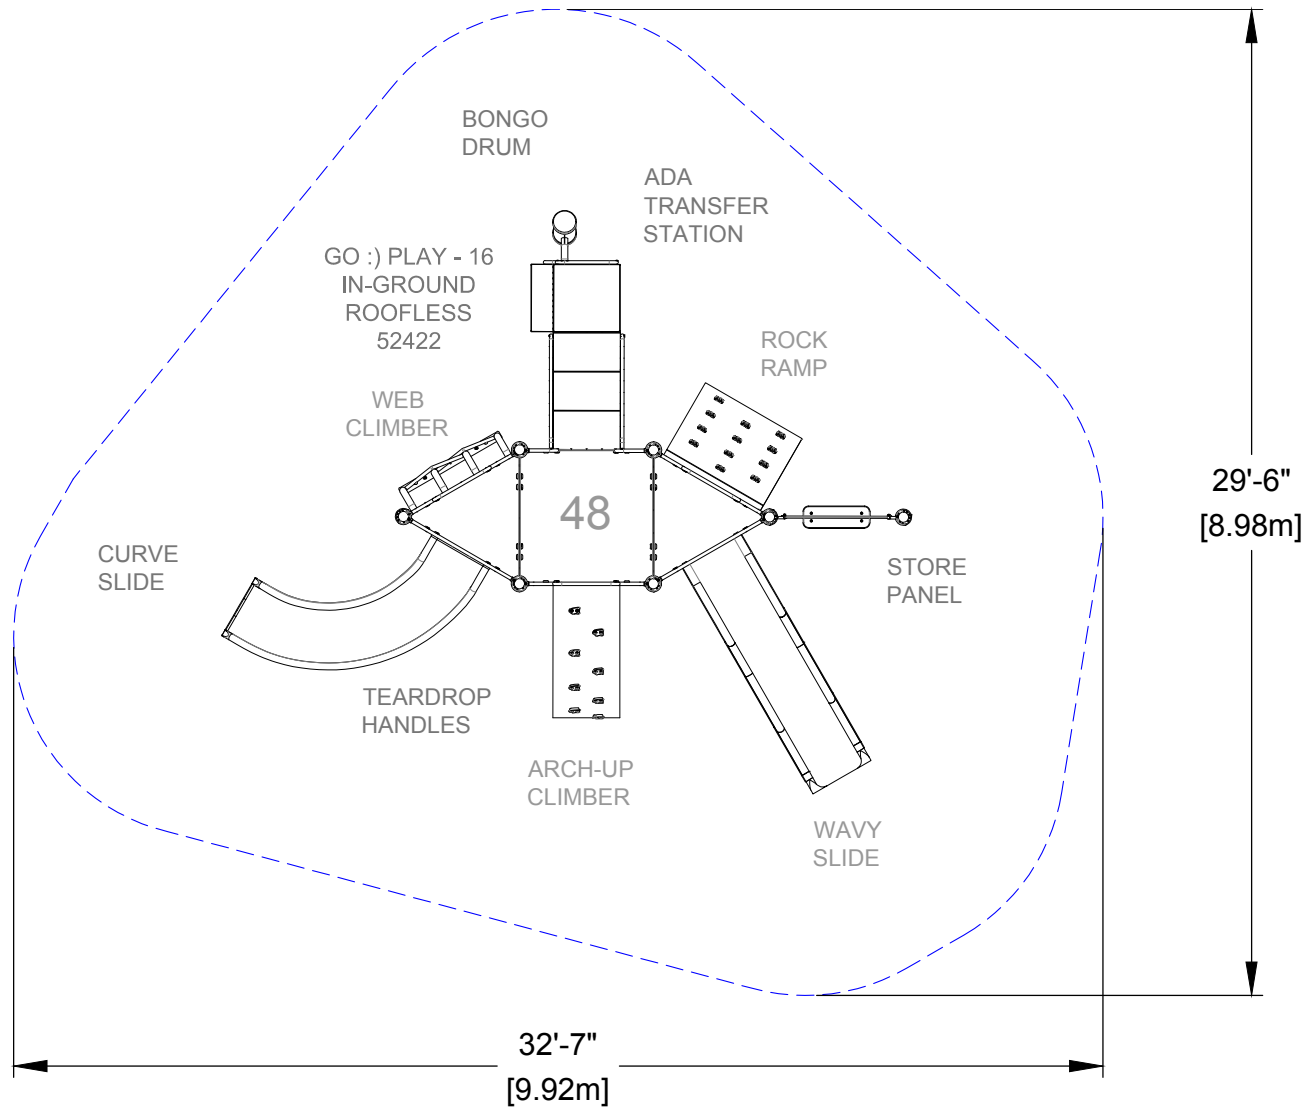

GO PLAY :) SYSTEM 16 – SIENNA

GO PLAY :) SYSTEM 16 – SIENNA

PROJECT GP 16

GO PLAY :) SYSTEM 16

XCCENTPLAY.COM

DATE 05/06/2015
 PROJECT GP 16
 REVISION -
 DESIGNER Xccent

MIN. "FALL ZONE"
 32'7" x 29'6"

MAX. FALL HEIGHT
 48"