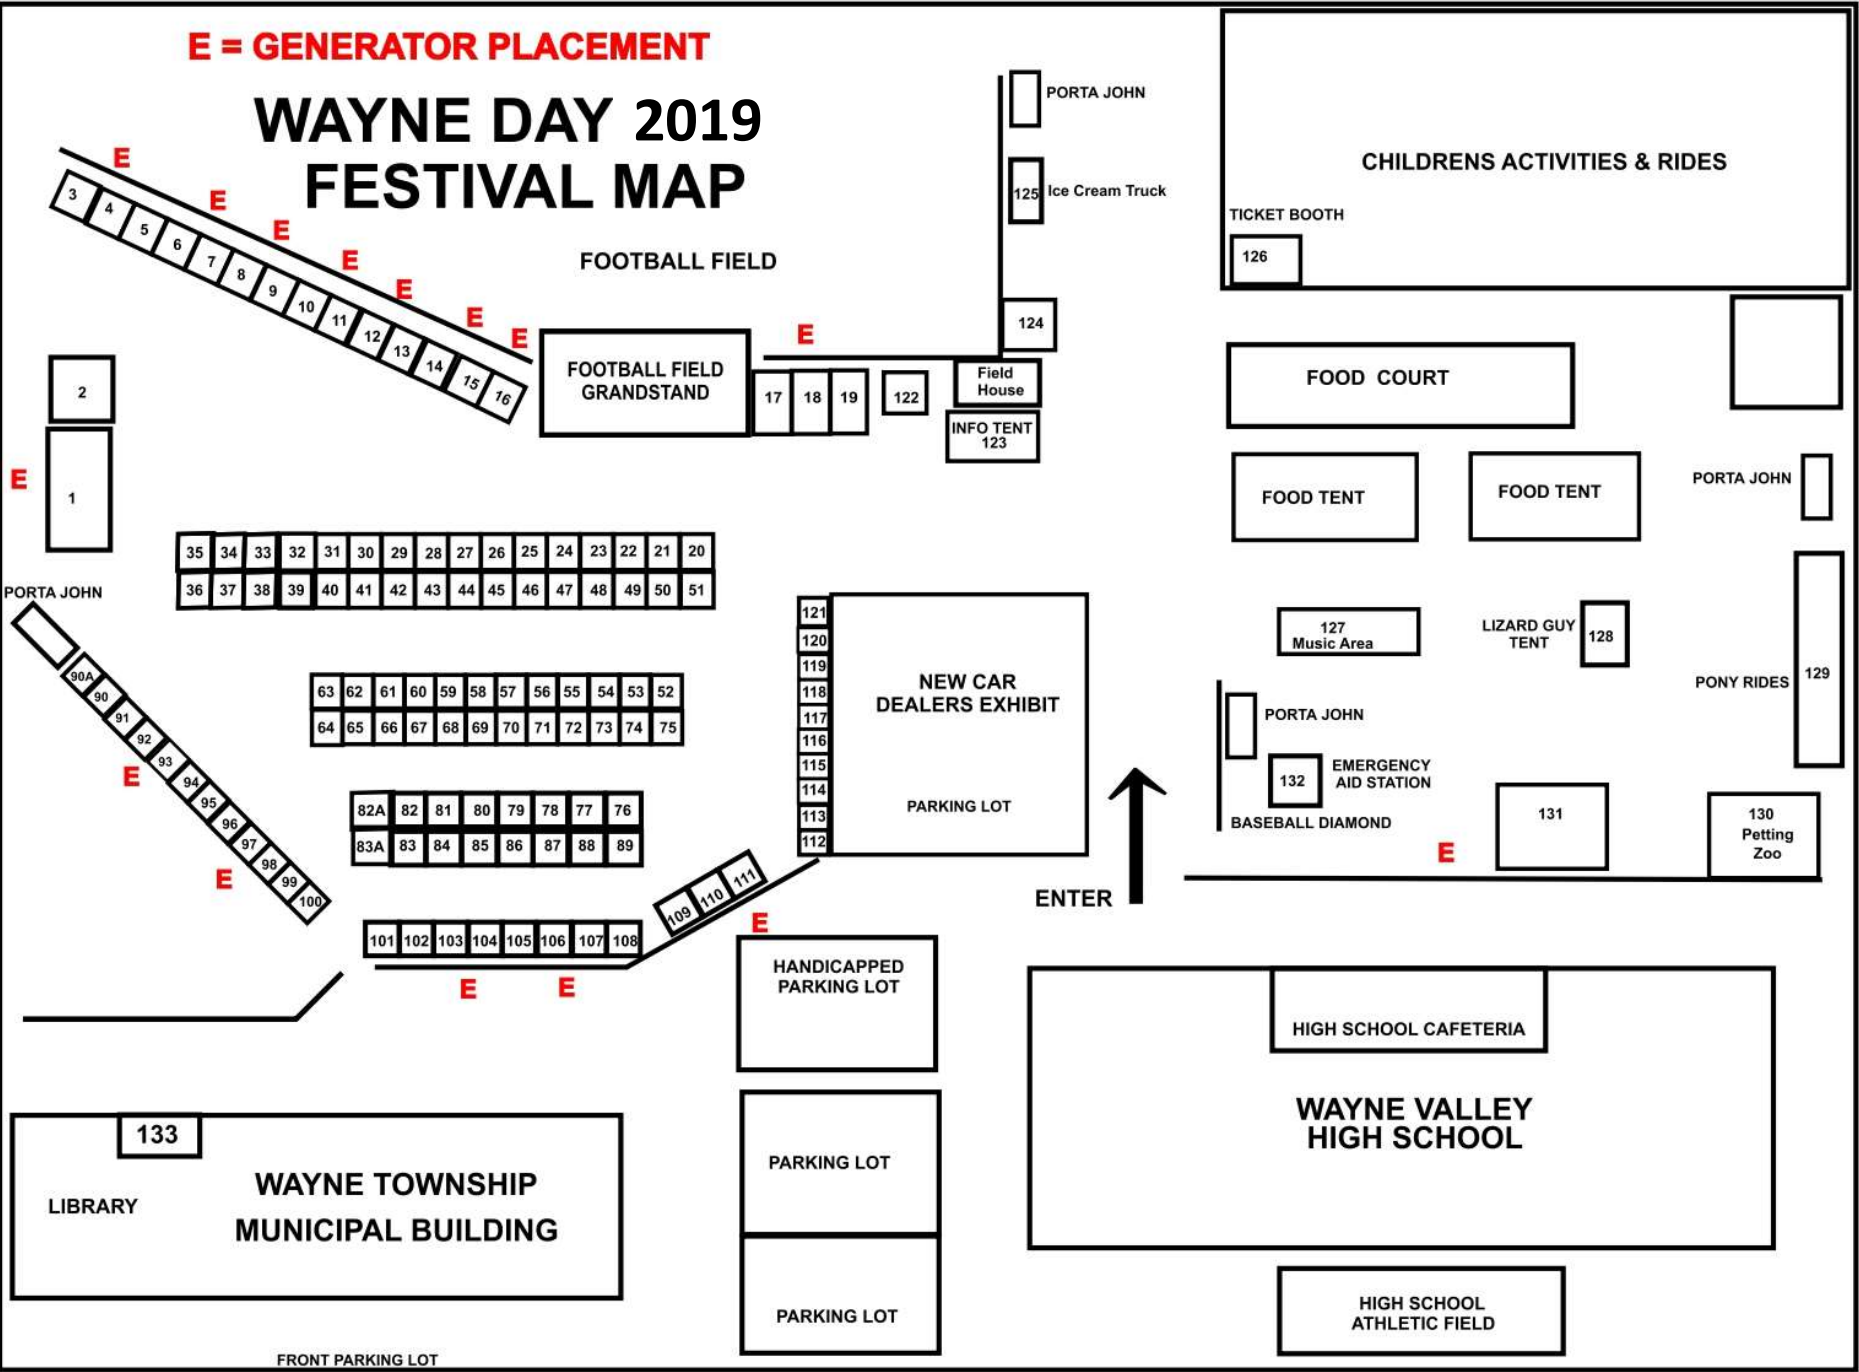

E = GENERATOR PLACEMENT

WAYNE DAY 2019 FESTIVAL MAP

**N
E
L
L
I
S

D
R
I
V
E**

VALLEY ROAD