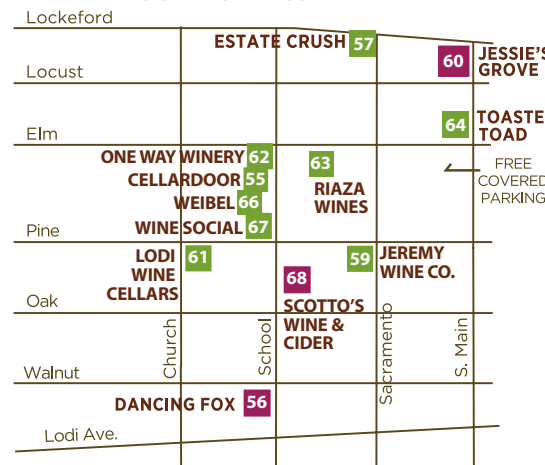

DOWNTOWN LODI

Map courtesy of Lodi Winegrape Commission.
Amendments made with permission.

Directory

WINERIES & TASTING ROOMS

21 Jessie's Grove Winery Estate Winery

1973 N. Alpine Rd., Lodi
jessiesgrovewinery.com
209-368-0880

Tasting: Daily 12-5pm

22 Klinker Brick Winery

15887 N. Alpine Rd., Lodi
klinkerbrickwinery.com
209-333-1845, ext. 105

Tasting: Daily 11am-5pm

23 LangeTwins Winery & Vineyards

1525 E. Jahant Rd., Acampo
langetwins.com
209-334-9780

Tasting: Thu-Sun 11am-4pm

24 Lodi Vintners

3750 E. Woodbridge Rd.,
Acampo
lodivintners.com
209-368-2019

Tasting: Daily 10am-5pm

1 Lodi Wine & Visitor Center

2545 W. Turner Rd., Lodi
lodiwine.com
209-365-0621

Tasting: Daily 10am-5pm

61 Lodi Wine Cellars

112 W. Pine St., Lodi
lodiwinecellars.com
209-365-6622

Tasting: Wed-Thu 1-7pm,
Fri 3-11pm, Sat 12-11pm,
Sun 12-4pm

25 Lone Grape Winery

12470 Locke Rd., Lockeford,
Acampo
lonegrapewinery.com
209-727-3232

Tasting: Fri 11am-5pm,
Sat & Sun 11am-6pm

26 The Lucas Winery

18196 N. Davis Rd., Lodi
lucaswinery.com
209-368-2006

Tasting: Thu-Sun 12-4:30pm

27 m2 Wines

2900 E. Peltier Rd., Acampo
m2wines.com
209-339-1071

Tasting: Thu-Mon 11am-5pm

28 Macchia

7099 E. Peltier Rd., Acampo
macchiawines.com
209-333-2600

Tasting: Thu-Mon 11am-5pm

54 Maley Brothers

Located at Woodbridge
Uncorked
woodbridgeuncorked.com

Tasting: Thu-Mon 11am-5pm

29 McCay Cellars

1370 E. Turner Rd., Lodi
mccaycellars.com
209-368-WINE (9463)

Tasting: Daily 11am-5pm

30 McConnell Estates

10686 W. Stockton Blvd.,
Elk Grove
mcconnellestates.com
916-685-5368

Tasting: May-Dec Fri 5-8pm,
Sat & Sun 11am-5pm

31 Mettler Family Vineyards

7889 E. Harney Ln., Lodi
mettlerwine.com
209-369-3045

Tasting: Thu-Mon 11am-5pm

32 Michael David Winery

4580 W. Turner Rd., Lodi
michaeldavidwinery.com
209-368-7384

Tasting: Daily 10am-5pm

33 Oak Farm Vineyards

23627 N. DeVries Rd., Lodi
oakfarmvineyards.com
209-365-6565

Tasting: Daily 11am-5pm

34 Oak Ridge Winery

6100 E. Hwy. 12 (Victor Rd.) Lodi
oakridgewinery.com
209-369-4758

Tasting: Daily 10am-5pm

35 Omega Cellars

13731 N. Hwy. 88, Lodi
omega-cellars.com
209-367-1910

62 One Way Winery

Located at Visit Lodi!
Visitor Center
25 N. School St., Lodi
onewaywinery.com
209-365-4081

Tasting: Thu-Sat 1-8pm,
Sun 1-5pm

36 Peirano Estate Vineyards

21831 N. Hwy. 99, Acampo
peirano.com
209-369-9463

Tasting: Thu-Mon 11am-5pm

37 Peltier Winery

22150 N. Kennefick Rd.,
Acampo
peltierwinery.com
209-367-4882

Tasting: daily 11am-4pm

38 pond Winery

665 W. Turner Rd., Lodi
pondwinery.com
209-367-3672

Tasting: Fri-Mon 12-6pm

39 PRIE Winery

15622 N. Alpine Rd., Lodi
priewinery.com
925-784-6197

Tasting: Fri-Sun 11am-5pm

63 Rianza Wines

20 W. Elm St., Lodi
riazawines.com
209-625-1103

Tasting: Fri & Sun 1-5pm,
Sat 1-6pm

40 Ripken Vineyards & Winery

2472 W. Sargent Rd., Lodi
ripkenwine.com
209-367-WINE (9463)

Tasting: Fri-Sun 12-4pm

41 Scotto Cellars