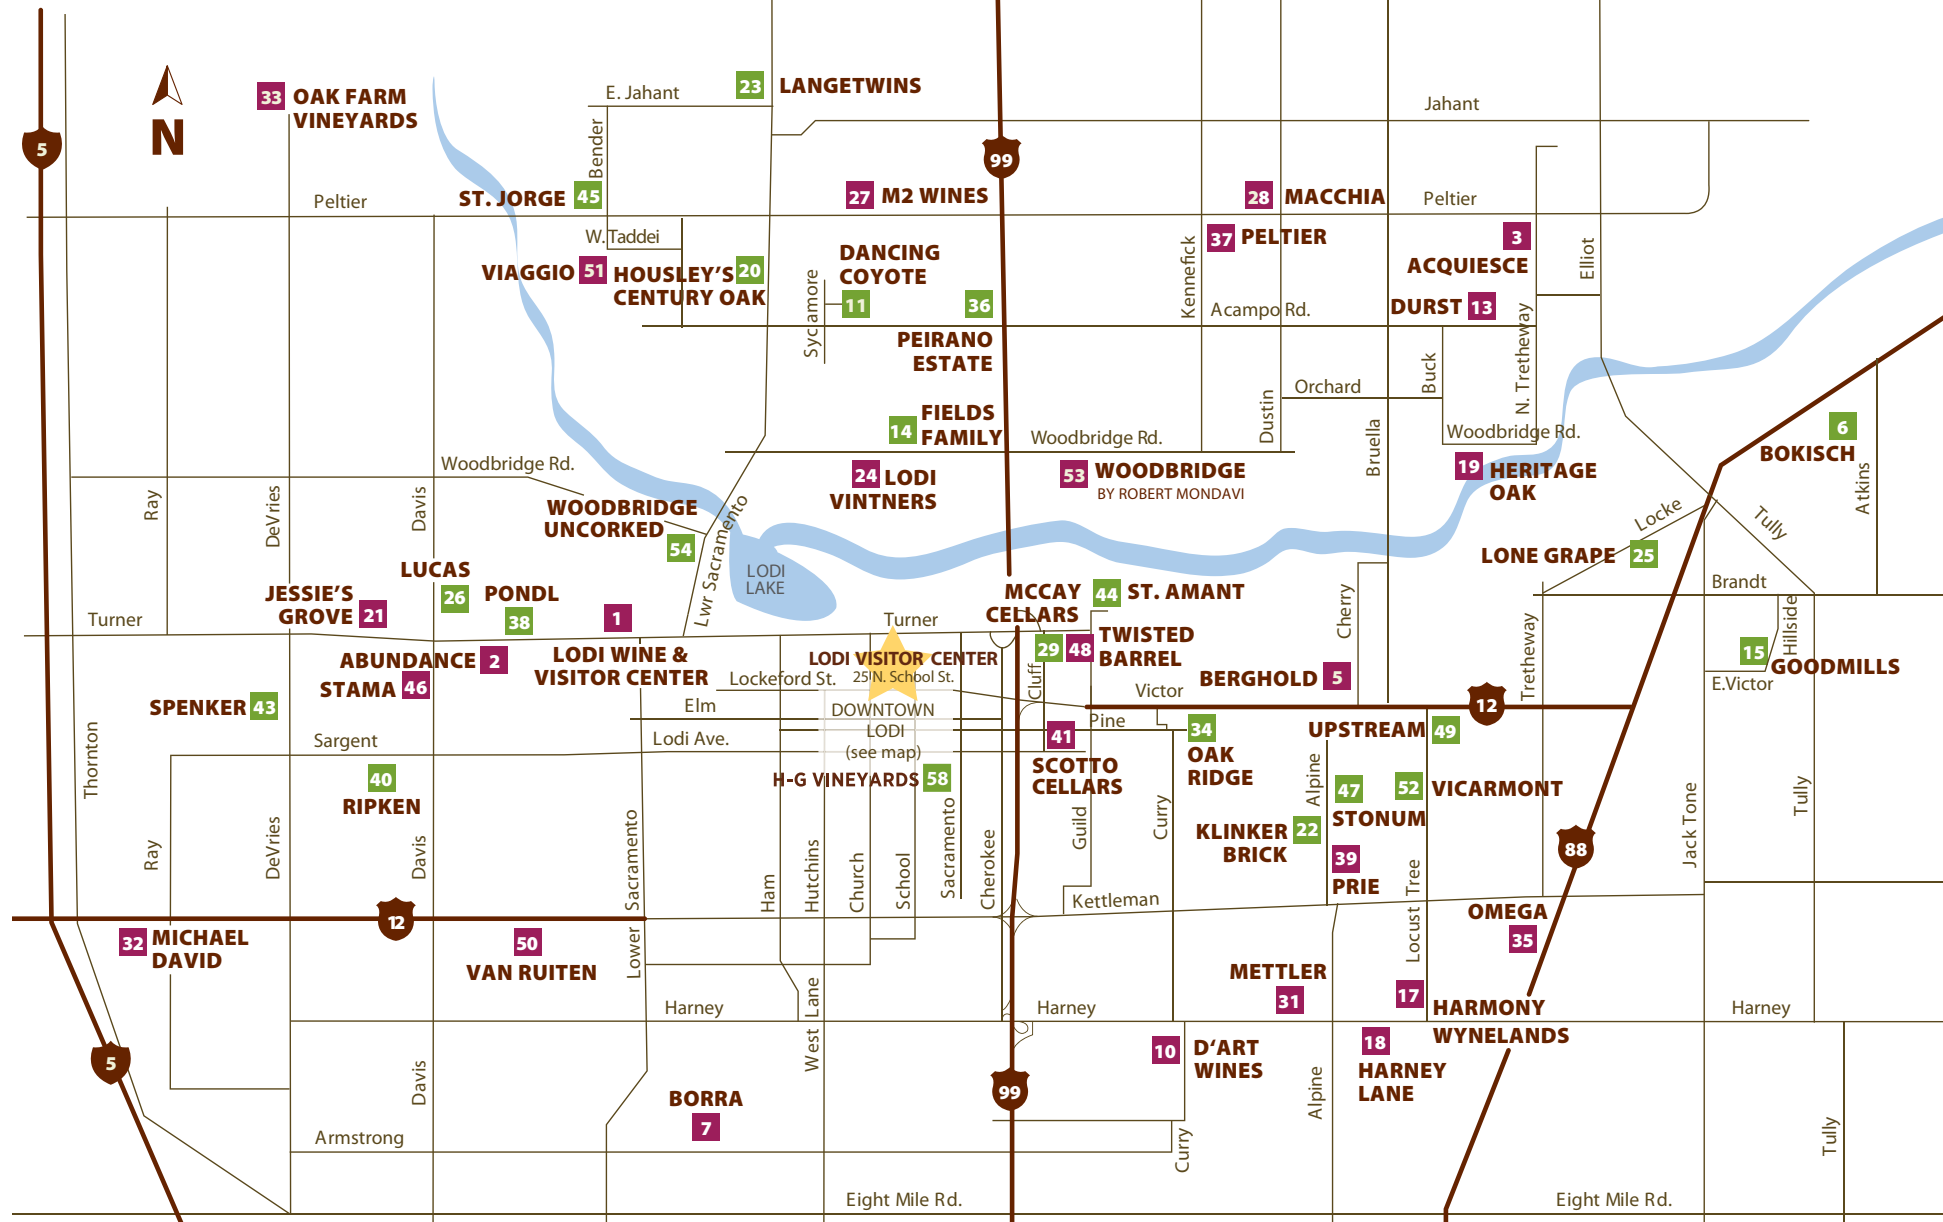

14 Fields Family Wines

3803 E. Woodbridge Rd., Acampo
fieldsfamilywines.com
209-327-6306

Tasting: Thu-Mon 11am-5pm

15 GoodMills Family Winery

17266 Hillside Dr., Lodi,
goodmillswinery.com
209-727-0728

Tasting: Thu-Sun 11am-5pm

16 Grace Vineyards

28001 N. Nichols Rd., Galt
gracevineyards.net, 916-447-3774

Tasting: By appointment

54 Grady Family Vineyards

Located at Woodbridge Uncorked

17 Harmony Wynelands

9291 E. Harney Ln., Lodi
harmonywynelands.com
209-369-4184

Tasting: Mon-Fri 11am-5:30pm, Sat
11am-5pm, Sun 12:30-5pm

18 Harney Lane Winery

9010 E. Harney Ln., Lodi
harneylane.com
209-369-1900

Tasting: Thu-Mon 11am-5pm

19 Heritage Oak Winery

10112 E. Woodbridge Rd., Acampo
heritageoakwinery.com
209-986-2763

Tasting: Mon-Fri 1-5pm, Sat & Sun
11am-5pm

58 H-G Vineyards

27 E. Vine St., Lodi,
h-gvineyards.com
info@h-gvineyards.com

Tasting: Open quarterly for wine club
events. Check website for details.

20 Housley's Century Oak Winery

22211 N. Lower Sacramento Rd.,
Acampo
centuryoakwinery.com
209-334-3482

Tasting: First Sat of the month 12-4pm

59 Jeremy Wine Co.

6 W. Pine St., Lodi
jeremywineco.com
209-367-3773

Tasting: Mon-Fri 1-5pm,
Sat & Sun 12-5pm

60 Jessie's Grove Winery

Olde Ice House Cellars
27 E. Locust St., Lodi
jessiesgrovewinery.com
209-368-0880

Tasting: Sat 12-5pm, Sun 1-5pm

Numbers indicate location on map

Listings in red are featured advertisers.