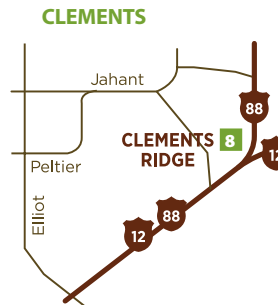

DOWNTOWN LODI

Map courtesy of Lodi Winegrape Commission.
Amendments made with permission.

Directory

WINERIES & TASTING ROOMS

21 Jessie's Grove Winery Estate Winery

1973 N. Alpine Rd., Lodi
jessiesgrovewinery.com
209-368-0880

Tasting: Daily 12-5pm

22 Klinker Brick Winery

15887 N. Alpine Rd., Lodi
klinkerbrickwinery.com
209-333-1845, ext. 105

Tasting: Daily 11am-5pm

23 LangeTwins Winery & Vineyards

1525 E. Jahant Rd., Acampo
langetwins.com
209-334-9780

Tasting: Thu-Sun 11am-4pm

24 Lodi Vintners

3750 E. Woodbridge Rd.,
Acampo
lodivintners.com
209-368-2019

Tasting: Daily 10am-5pm

1 Lodi Wine & Visitor Center

2545 W. Turner Rd., Lodi
lodiwine.com
209-365-0621

Tasting: Daily 10am-5pm

61 Lodi Wine Cellars

112 W. Pine St., Lodi
lodiwinecellars.com
209-365-6622

Tasting: Wed-Thu 1-7pm,
Fri 3-11pm, Sat 12-11pm,
Sun 12-4pm

25 Lone Grape Winery

12470 Locke Rd., Lockeford,
Acampo
lonegrapewinery.com
209-727-3232

Tasting: Fri 11am-5pm,
Sat & Sun 11am-6pm

26 The Lucas Winery

18196 N. Davis Rd., Lodi
lucaswinery.com
209-368-2006

Tasting: Thu-Sun 12-4:30pm

27 m2 Wines

2900 E. Peltier Rd., Acampo
m2wines.com
209-339-1071

Tasting: Thu-Mon 11am-5pm

28 Macchia

7099 E. Peltier Rd., Acampo
macchiawines.com
209-333-2600

Tasting: Thu-Mon 11am-5pm

54 Maley Brothers

Located at Woodbridge
Uncorked
woodbridgeuncorked.com

Tasting: Thu-Mon 11am-5pm

29 McCay Cellars

1370 E. Turner Rd., Lodi
mccaycellars.com
209-368-WINE (9463)

Tasting: Daily 11am-5pm

30 McConnell Estates

10686 W. Stockton Blvd.,
Elk Grove
mcconnellestates.com
916-685-5368

Tasting: May-Dec Fri 5-8pm,
Sat & Sun 11am-5pm

31 Mettler Family Vineyards

7889 E. Harney Ln., Lodi
mettlerwine.com
209-369-3045

Tasting: Thu-Mon 11am-5pm

32 Michael David Winery

4580 W. Turner Rd., Lodi
michaeldavidwinery.com
209-368-7384

Tasting: Daily 10am-5pm

33 Oak Farm Vineyards

23627 N. DeVries Rd., Lodi
oakfarmvineyards.com
209-365-6565

Tasting: Daily 11am-5pm

34 Oak Ridge Winery

6100 E. Hwy. 12 (Victor Rd.) Lodi
oakridgewinery.com
209-369-4758

Tasting: Daily 10am-5pm

35 Omega Cellars

13731 N. Hwy. 88, Lodi
omega-cellars.com
209-367-1910

62 One Way Winery

Located at Visit Lodi!
Visitor Center
25 N. School St., Lodi
onewaywinery.com
209-365-4081

Tasting: Thu-Sat 1-8pm,
Sun 1-5pm

36 Peirano Estate Vineyards

21831 N. Hwy. 99, Acampo
peirano.com
209-369-9463

Tasting: Thu-Mon 11am-5pm

37 Peltier Winery

22150 N. Kennefick Rd.,
Acampo
peltierwinery.com
209-367-4882

Tasting: daily 11am-4pm

38 pond Winery

665 W. Turner Rd., Lodi
pondwinery.com
209-367-3672

Tasting: Fri-Mon 12-6pm

39 PRIE Winery

15622 N. Alpine Rd., Lodi
priewinery.com
925-784-6197

Tasting: Fri-Sun 11am-5pm

63 Rianza Wines

20 W. Elm St., Lodi
riazawines.com
209-625-1103

Tasting: Fri & Sun 1-5pm,
Sat 1-6pm

40 Ripken Vineyards & Winery

2472 W. Sargent Rd., Lodi
ripkenwine.com
209-367-WINE (9463)

Tasting: Fri-Sun 12-4pm

41 Scotto Cellars