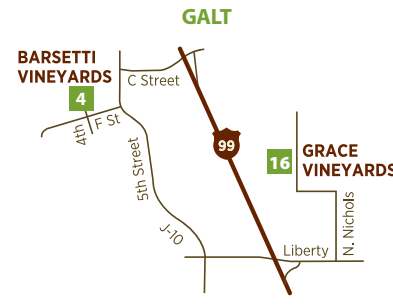

DOWNTOWN LODI

Map courtesy of Lodi Winegrape Commission.
Amendments made with permission.

Directory

WINERIES & TASTING ROOMS

21 Jessie's Grove Winery Estate Winery

1973 N. Alpine Rd., Lodi
jessiesgrovewinery.com
209-368-0880

Tasting: Daily 12-5pm

22 Klinker Brick Winery

15887 N. Alpine Rd., Lodi
klinkerbrickwinery.com
209-333-1845, ext. 105

Tasting: Daily 11am-5pm

23 LangeTwins Winery & Vineyards

1525 E. Jahant Rd., Acampo
langetwins.com
209-334-9780

Tasting: Thu-Sun 11am-4pm

24 Lodi Vintners

3750 E. Woodbridge Rd.,
Acampo
lodivintners.com
209-368-2019

Tasting: Daily 10am-5pm

1 Lodi Wine & Visitor Center

2545 W. Turner Rd., Lodi
lodiwine.com
209-365-0621

Tasting: Daily 10am-5pm

61 Lodi Wine Cellars

112 W. Pine St., Lodi
lodiwinecellars.com
209-365-6622

Tasting: Wed-Thu 1-7pm,
Fri 3-11pm, Sat 12-11pm,
Sun 12-4pm

25 Lone Grape Winery

12470 Locke Rd., Lockeford,
Acampo
lonegrapewinery.com
209-727-3232

Tasting: Fri 11am-5pm,
Sat & Sun 11am-6pm

26 The Lucas Winery

18196 N. Davis Rd., Lodi
lucaswinery.com
209-368-2006

Tasting: Thu-Sun 12-4:30pm

27 m2 Wines

2900 E. Peltier Rd., Acampo
m2wines.com
209-339-1071

Tasting: Thu-Mon 11am-5pm

28 Macchia

7099 E. Peltier Rd., Acampo
macchiawines.com
209-333-2600

Tasting: Thu-Mon 11am-5pm

54 Maley Brothers

Located at Woodbridge
Uncorked
woodbridgeuncorked.com

Tasting: Thu-Mon 11am-5pm

29 McCay Cellars

1370 E. Turner Rd., Lodi
mccaycellars.com
209-368-WINE (9463)

Tasting: Daily 11am-5pm

30 McConnell Estates

10686 W. Stockton Blvd.,
Elk Grove
mcconnellestates.com
916-685-5368

Tasting: May-Dec Fri 5-8pm,
Sat & Sun 11am-5pm

31 Mettler Family Vineyards

7889 E. Harney Ln., Lodi
mettlerwine.com
209-369-3045

Tasting: Thu-Mon 11am-5pm

32 Michael David Winery

4580 W. Turner Rd., Lodi
michaeldavidwinery.com
209-368-7384

Tasting: Daily 10am-5pm

33 Oak Farm Vineyards

23627 N. DeVries Rd., Lodi
oakfarmvineyards.com
209-365-6565

Tasting: Daily 11am-5pm

34 Oak Ridge Winery

6100 E. Hwy. 12 (Victor Rd.) Lodi
oakridgewinery.com
209-369-4758

Tasting: Daily 10am-5pm

35 Omega Cellars

13731 N. Hwy. 88, Lodi
omega-cellars.com
209-367-1910

62 One Way Winery

Located at Visit Lodi!
Visitor Center
25 N. School St., Lodi
onewaywinery.com
209-365-4081

Tasting: Thu-Sat 1-8pm,
Sun 1-5pm

36 Peirano Estate Vineyards

21831 N. Hwy. 99, Acampo
peirano.com
209-369-9463

Tasting: Thu-Mon 11am-5pm

37 Peltier Winery

22150 N. Kennefick Rd.,
Acampo
peltierwinery.com
209-367-4882

Tasting: daily 11am-4pm

38 pond Winery

665 W. Turner Rd., Lodi
pondwinery.com
209-367-3672

Tasting: Fri-Mon 12-6pm

39 PRIE Winery

15622 N. Alpine Rd., Lodi
priewinery.com
925-784-6197

Tasting: Fri-Sun 11am-5pm

63 Rianza Wines

20 W. Elm St., Lodi
riazawines.com
209-625-1103

Tasting: Fri & Sun 1-5pm,
Sat 1-6pm

40 Ripken Vineyards & Winery

2472 W. Sargent Rd., Lodi
ripkenwine.com
209-367-WINE (9463)

Tasting: Fri-Sun 12-4pm

41 Scotto Cellars