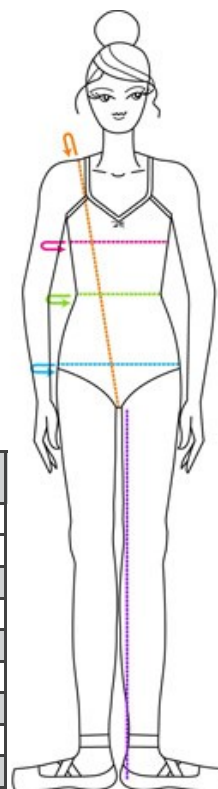

Wednesday HS Tap — \$70.00

Body Measurements

Please follow these simple steps when you're ready to take body measurements. Have your child wear undergarments or a light-weight leotard with a bra that gives the bust line their typical shape for most accurate measurements.

- Have your child stand straight with their weight evenly distributed.
- The measurement tape should be snug but not too tight on circumference measurements and stretched tight for vertical measurements.

Getting the Measurements:

- 1—Bust/Chest—measure over the fullest part of the chest having the child's arms relaxed at their sides.
- 2—Waist—Measure around where the waist naturally indents. Keep you finger between the tape and their belly.
- 3—Hips—Measure around the fullest part of the hips and buttocks while your child stands with their heels together.
- 4—Girth—Measure from the midpoint on the shoulder towards the front, through the crotch and back around to meet the midpoint of the shoulder.

Adult Sizing							
		SA	MA	LA	XL	XXLA	XXXLA
Bust	Inches	34 - 36	36 - 39	39 - 42	42 - 45	45 - 48	48 - 52
Waist	Inches	26 - 28	28 - 31	31 - 34	34 - 38	38 - 43	43 - 47.5
Hips	Inches	35 - 37	37 - 40	40 - 44	44 - 48	48 - 52	52 - 56
Girth	Inches	57.5 - 60	60 - 62	62 - 63	63 - 65	65 - 68	68 - 71