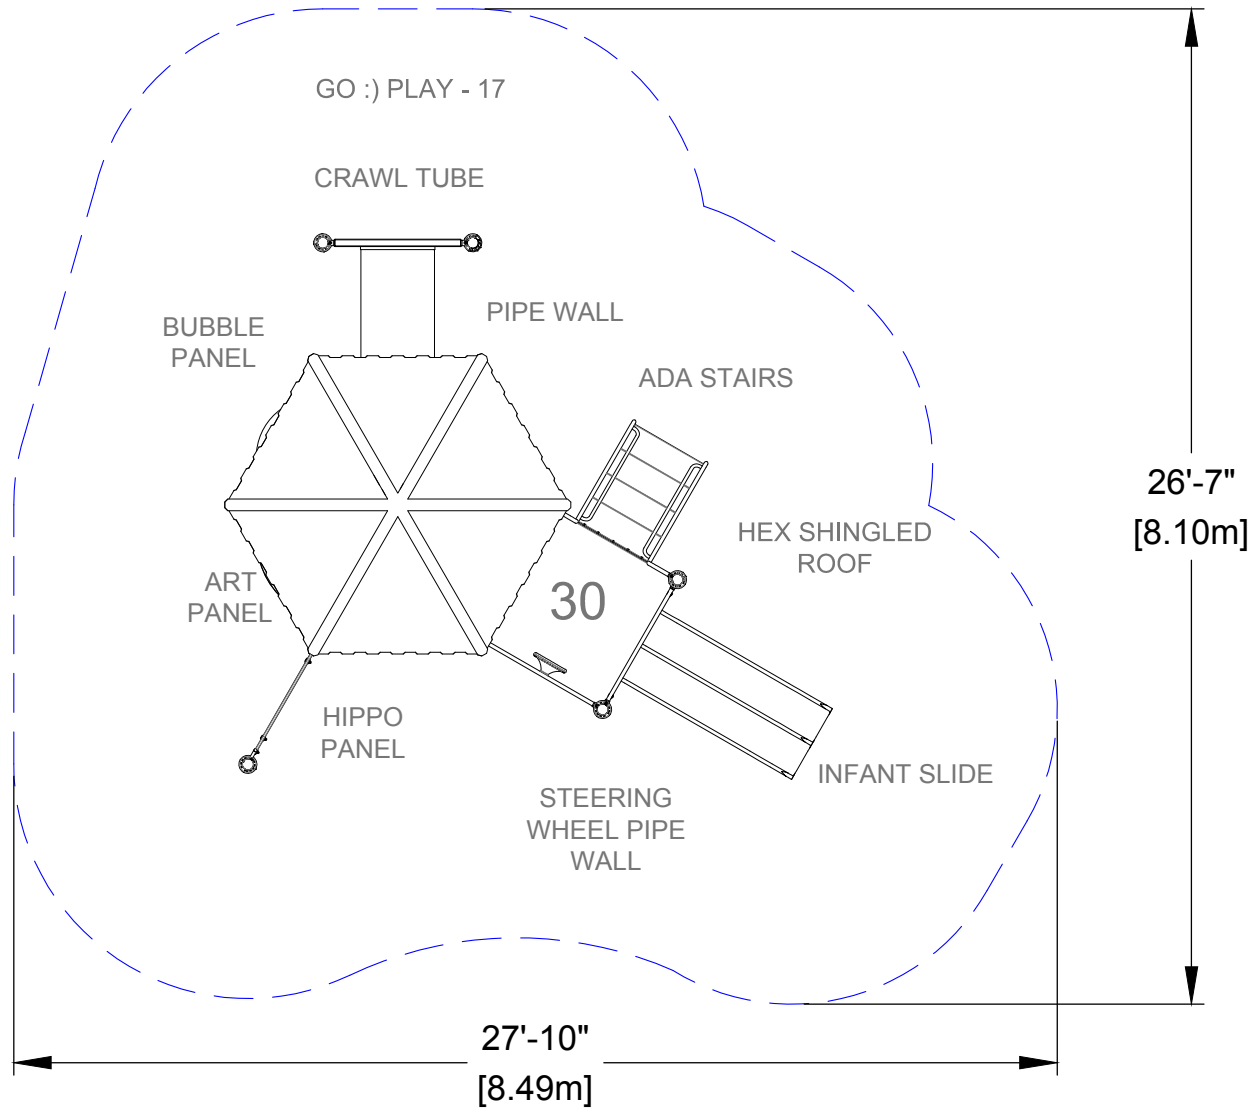

# GO PLAY :) SYSTEM 17

**DATE** 03/26/2015  
**PROJECT** GP 17  
**REVISION** -  
**DESIGNER** Xccent

**MIN. "FALL ZONE"**  
 27'10" x 26'7"  
**MAX. FALL HEIGHT**  
 30"  
**AGES** 6-23 months

	total	req'd
<b>ELEVATED COMPONENTS</b>	2	-
<b>ACCESSIBLE ELEVATED COMPONENTS</b>	2	1
<b>GROUND LEVEL EVENTS</b>	4	1
<b>DIFFERENT TYPES of GROUND EVENTS</b>	4	1
<b>APPROX. SQ FT</b>	N/A	
<b>APPROX. PERIM</b>	N/A	