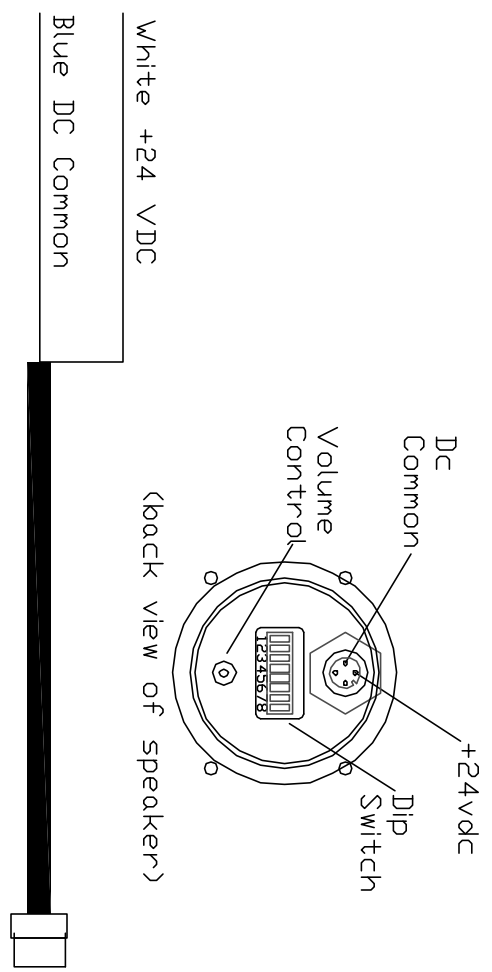

Melody	Tune #	Dip Switch Value
Henry VIII	44	00 11 01 00
Tom Dooley	45	10 11 01 00
Turkey in The Straw	46	01 11 01 00
The Minstrel's Song	47	11 11 01 00
Poppy the Sailor Man	48	00 00 11 00
76 Trombones	49	10 00 11 00
Row, Row, Row Your Boat	50	01 00 11 00
Dry Miller	51	11 00 11 00
Under The Double Nickel	52	00 10 11 00
Ring Around The Rosie	53	10 10 11 00
Milk-Milk	54	01 10 11 00
Sailing, Sailing	55	11 10 11 00
Lassie	56	00 01 11 00
Three Tone Cong Slow	57	10 01 11 00
Three Tone Cong Fast	58	01 01 11 00
One Tone Cong 3 sec	59	11 01 11 00
Three Tone Cong fast	60	00 11 11 00
Two beeps every 2 sec	61	10 11 11 00
Ring - One Beep	62	01 11 11 00
Continuous Tone	63	11 11 11 00

REV	DESCRIPTION	BY	DATE
A0	INITIAL RELEASE		10/25/06
A1	CHANGES POTENTIOMETER, FROM BLUE TO BRONZE.		10/25/07
A1	CHANGED TUNE DIP SWITCH SETTINGS		09/28/07
A2	90 DEGREE COUNTER CLOCKWISE ROTATION ON CONNECTOR		10/04/07
A3	INPUT POWER (RMS) WAS 10W		10/27/08

Material: ABS Plastic (Black)  
 Size(inch): 7-1/2 "Dia,x9-1/4" L  
 Input Voltage: 24 VDC  
 Maximum Current: 0.4 Amps  
 Input Power(RMS): 40W  
 Impedance(OHM): 8  
 Frequency(Hz): 400-8K  
 Volume Output: 0-120 dB