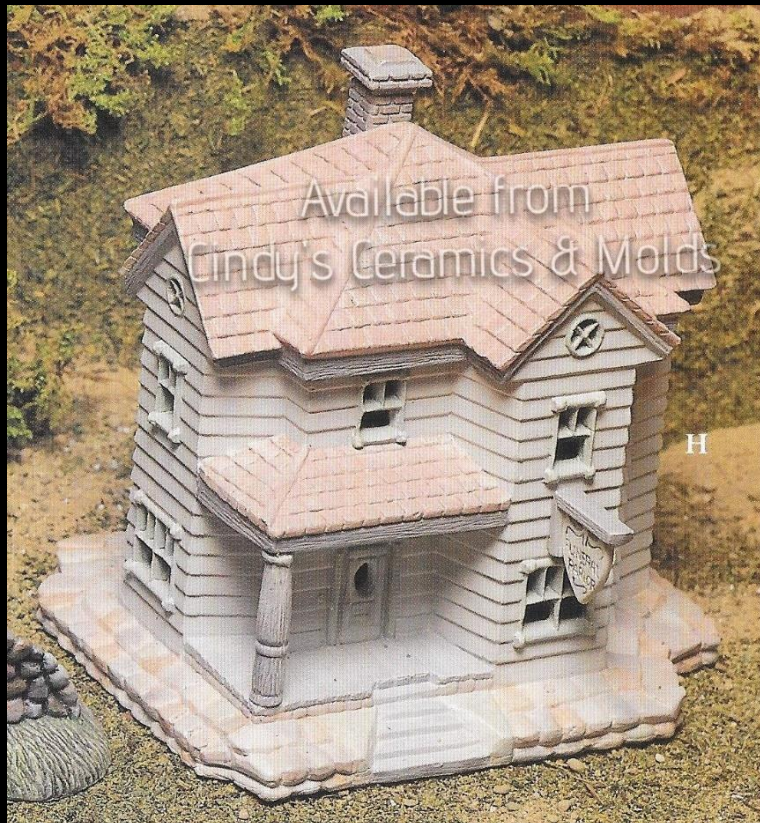

Available from
Cindy's Ceramics & Molds

H

6 by 7.5 by
7.25

27.20

Funeral Parlor