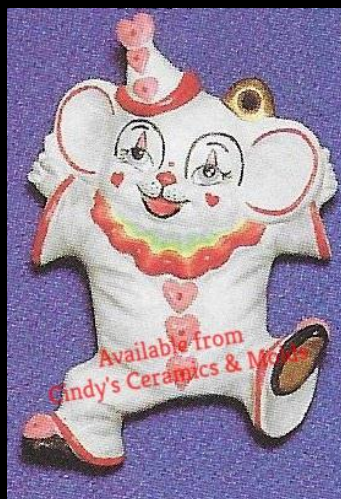

A-114

7.0625 Tall

12.00

Halloween Boy

A-217

3 5/8 Tall

3.50

Witch on Broom Ornament

A-219

3 5/8 Tall

3.50

Scarecrow Ornament

A-289

3 5/8 Tall

3.50

Clown Ornament

A-372

3 5/8 Tall

3.50

Teddy Bear Clown Ornament

A-403

3.75 Tall

5.00

Halloween Witch Mouse with Pumpkin