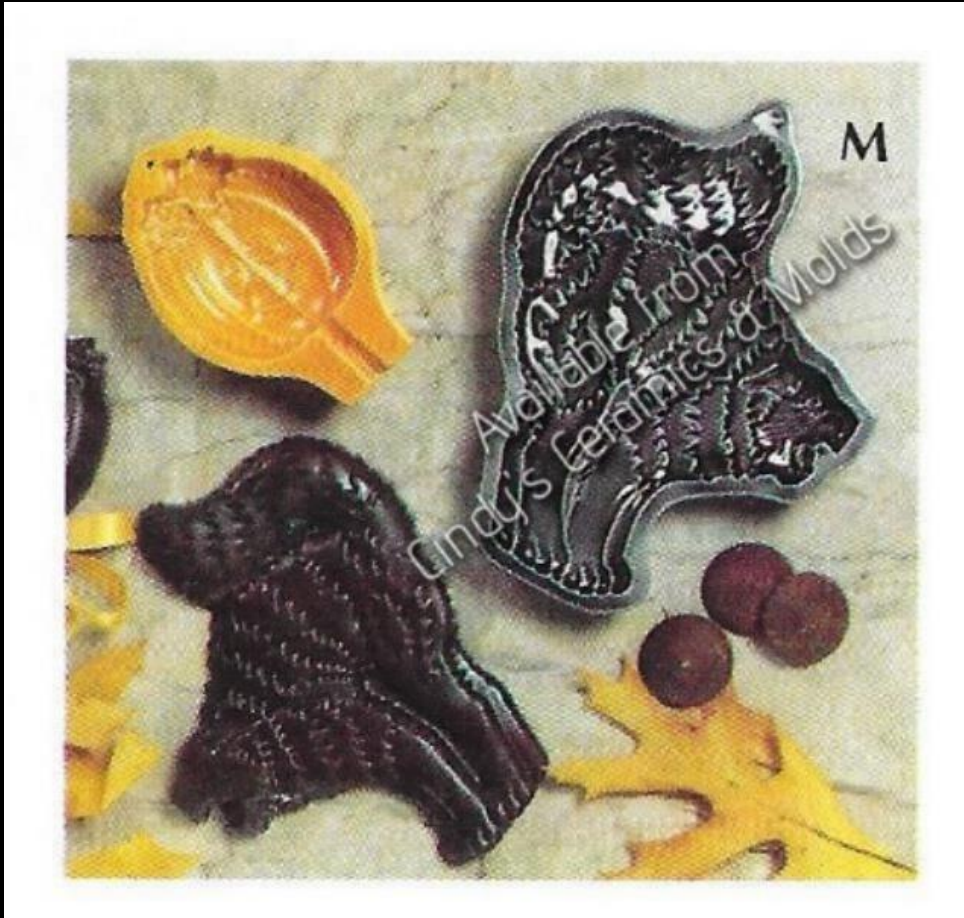

DM-343B

10.875 High

15.00

Halloween Witch Scene (Goes with DM-345C)

DM-345C

7.5 Wide by
6.5 High

15.00

Trick-or-Treaters (Goes with DM-342B)

DM-398

10.00 (set of four)

Halloween Napkin Holders

DM-635A

6.5 High

10.00

Country Confections Halloween Cat (Can be used to make Chocolate, as shown)

DM-993