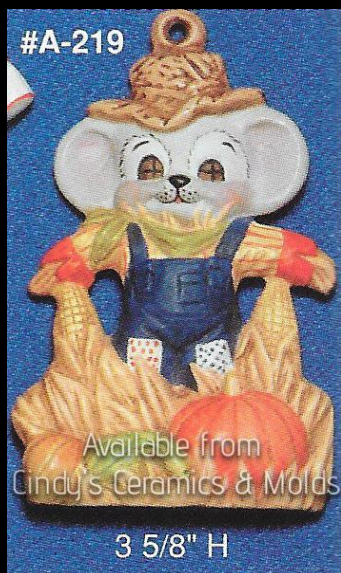

Halloween

Please visit our other Halloween catalogs for other great offerings: Ghosts, Haunted Houses & Scenes, Pumpkins, and Spooky Trees!

Item Number	Description	Size (Inches)	Bisque
A-109	 <p>#A-109 4 7/8" H</p> <p>Available from Cindy's Ceramics & Molds</p> <p>Pumpkins: 3/4" - 1 7/8" H</p> <p>Scarecrow & Five Pumpkins</p>	<p>Scarecrow: 4.875 Tall; Pumpkins: .75 Tall to 1.875 Tall</p>	<p>9.90 (set of six)</p>

A-110

6.125 Tall

12.00

Halloween Girl with Cat

A-111

6.25 Tall

12.00

Halloween Girl with Broom

A-114

7.0625 Tall

12.00

Halloween Boy

A-217

3 5/8 Tall

3.50

Witch on Broom Ornament

A-219

3 5/8 Tall

3.50

Scarecrow Ornament

A-289

3 5/8 Tall

3.50

Clown Ornament