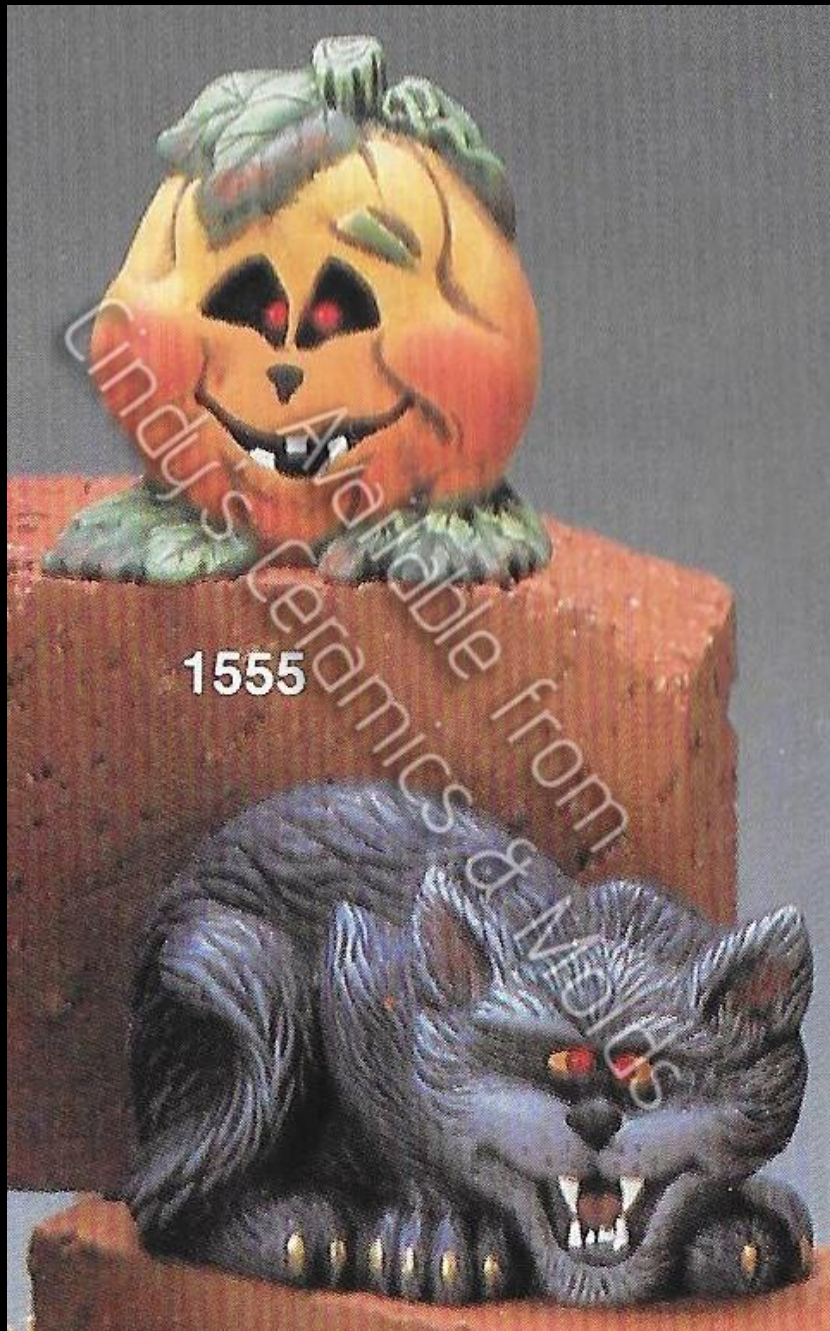

K-1555

1555

3 Tall

8.00 (set of two)

Cat & Pumpkin

K-2233/5