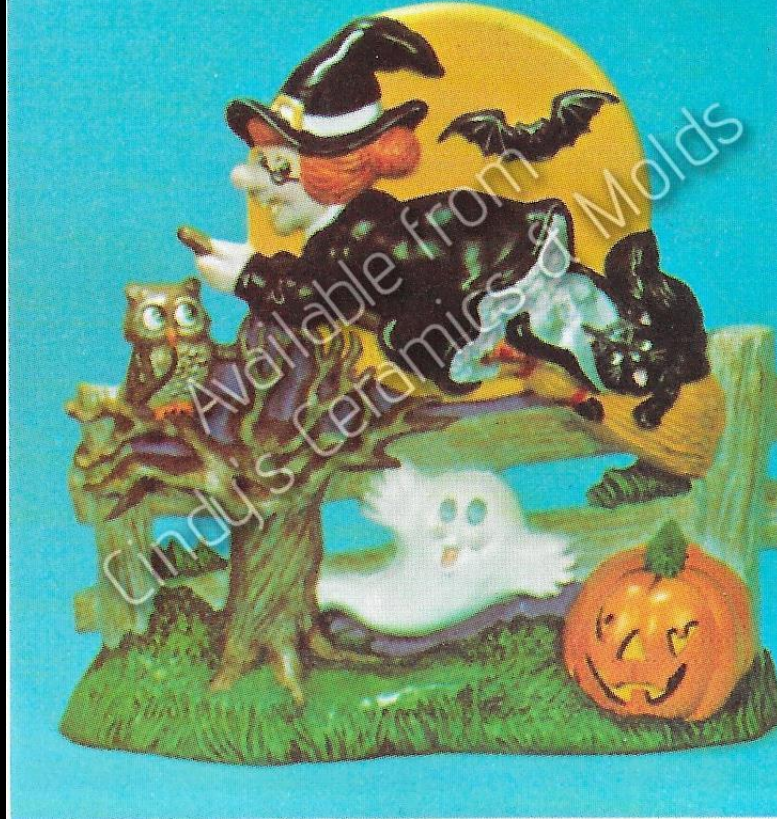

6.00 (set of two)

Two Small Witches

DM-34B

8 Tall

9.75

Sweet Pretender "L'il Witch"

**DM-343B ★
Halloween Witch Scene**

©Duncan
Enterprises, 1980