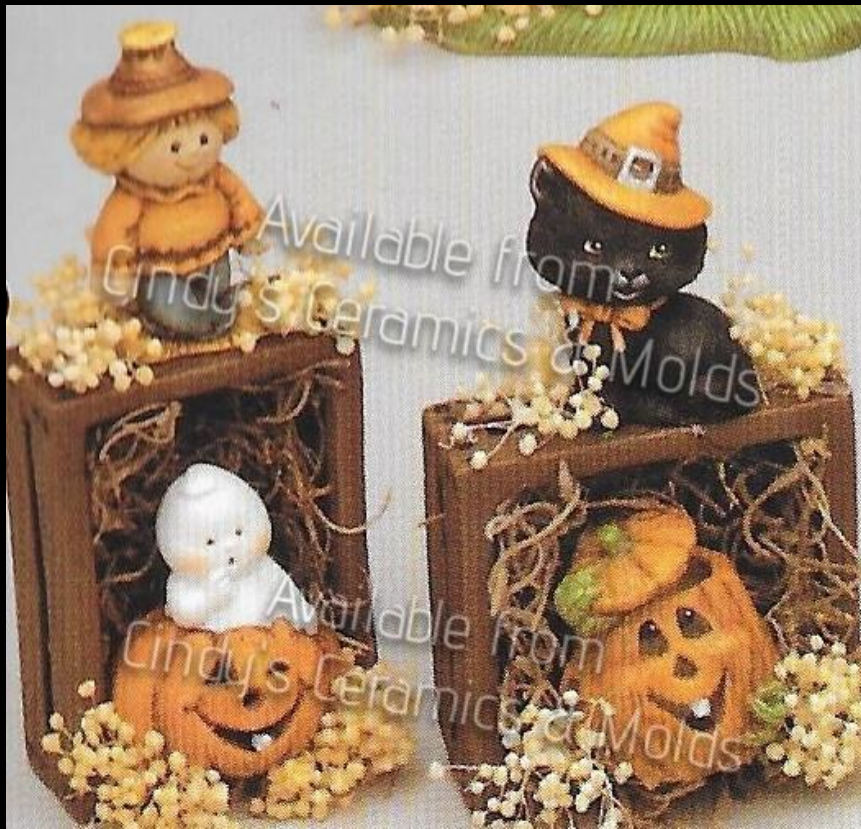

P-765

6.75 High

17.90

Devilish Kitten

P-766

16.40

Kitten & Mouse with Pumpkin

P-813

8.5 Tall

18.00

Raccoons and Mouse with Pumpkin

RV-474

1.75 Tall

6.00 (set
of four)

Halloween Accessories (set of four)

RV-668