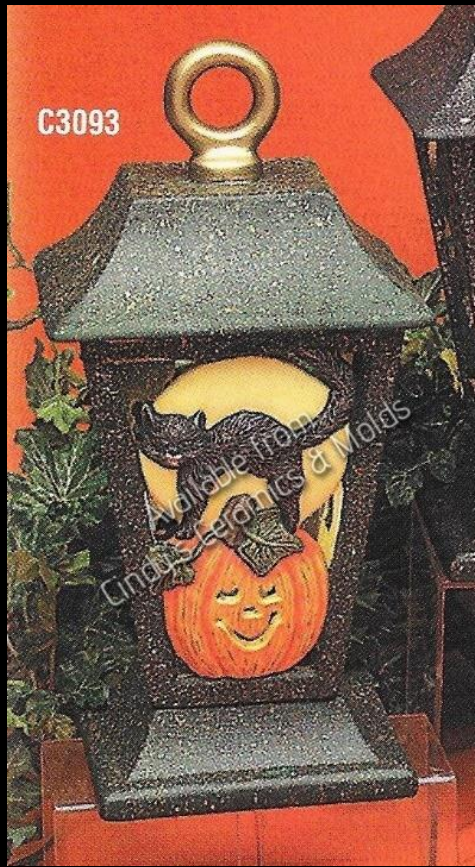

CE-1238

Haunted Halloween Pumpkin Train: Car with Mummy

3.75 High
by 3.25
Long

6.75

CE-1239

Haunted Halloween Pumpkin Train: Caboose

3.25 High
by 3.25
Long

6.75

C-458

Scarey Cat

6.00

C-3087/93

Cat Lantern

6 High by 5
1/2 Square
26.10
(with extra
cutouts:
30.00)

1260

Trick-or-Treater (Devil) Smiley