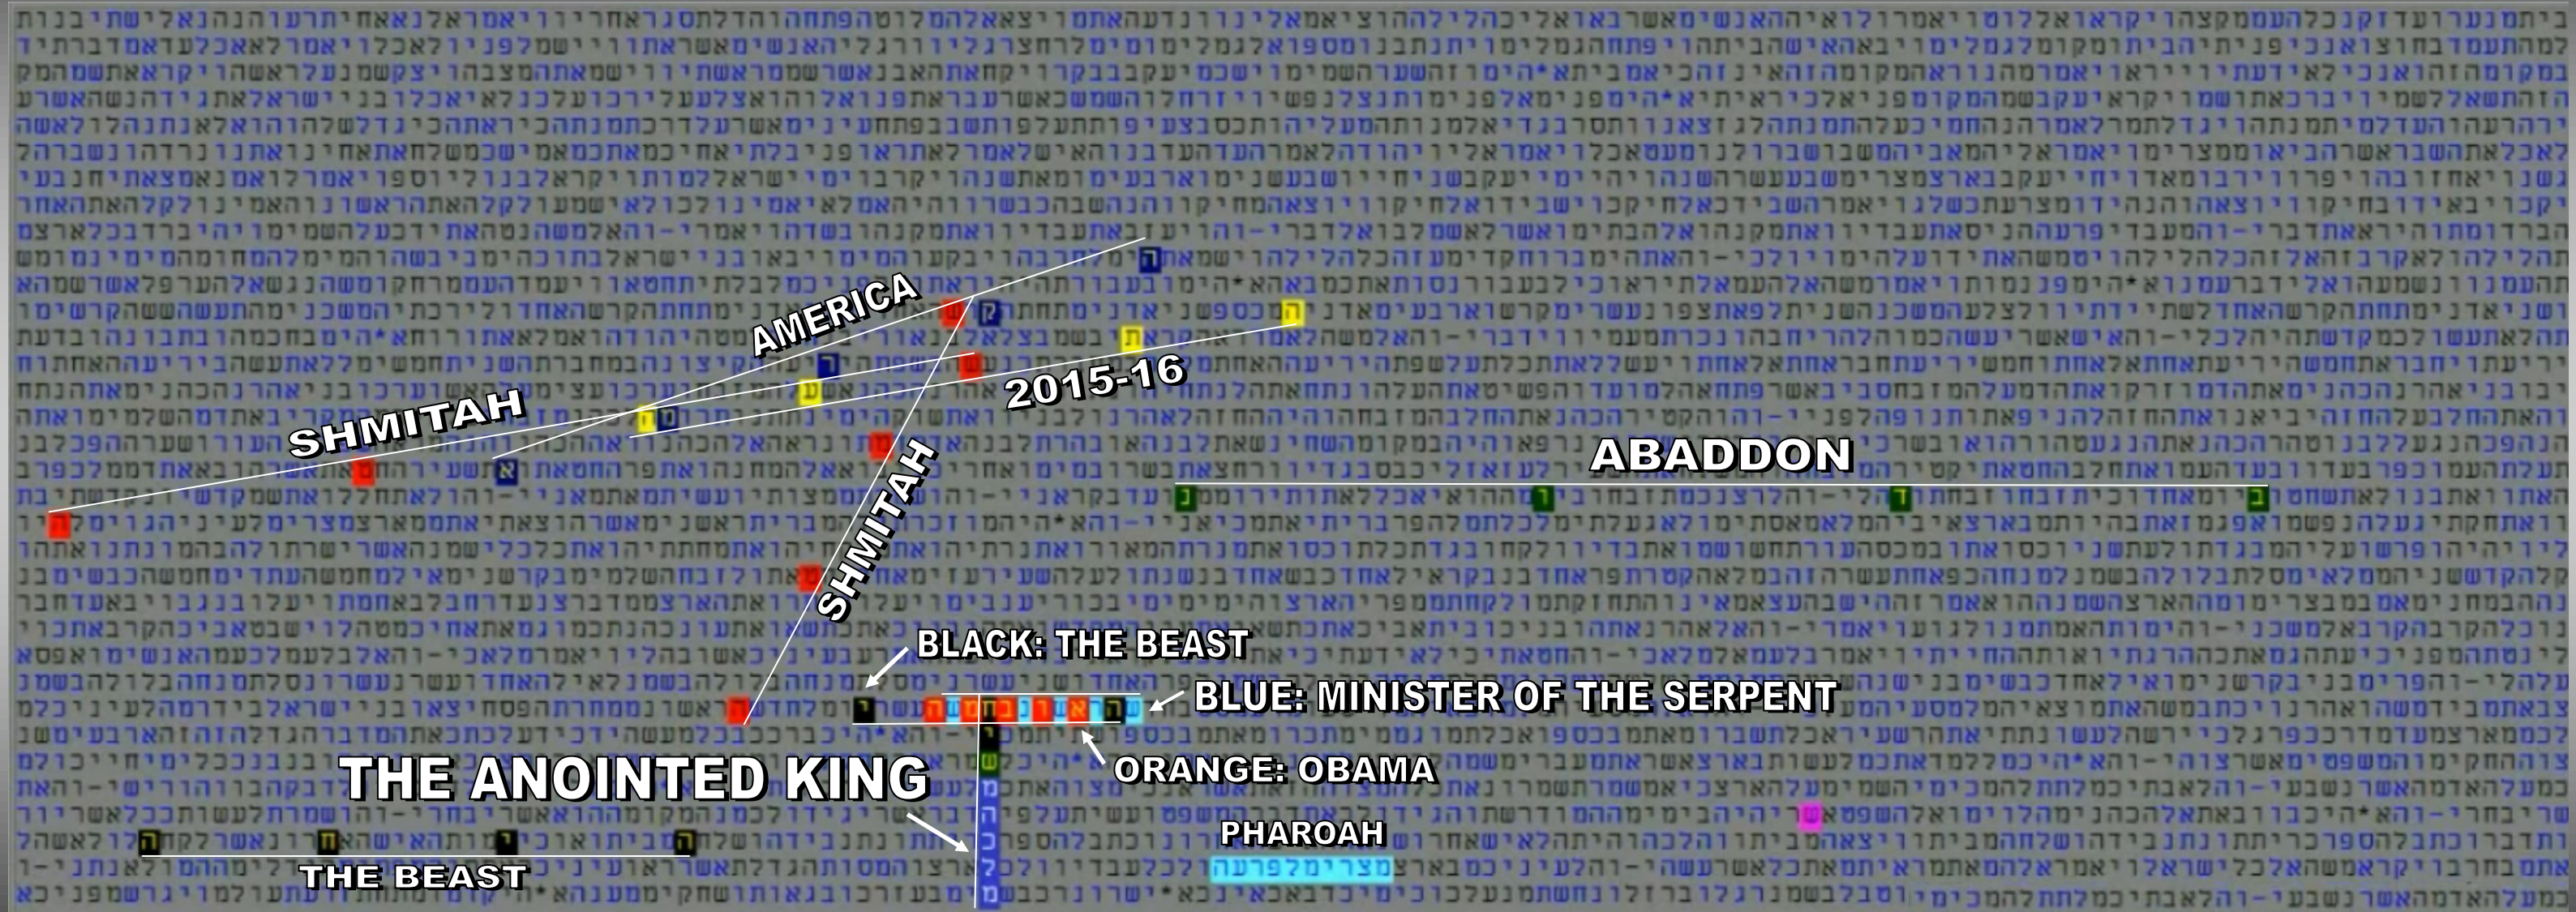

THE ANOINTED KING

Bible Code Matrix of End Time Prophecy

© MATTHEW WRIGHT MINISTRIES
Graphic layout by Luis B. Vega

RESOURCES
youtube.com/user/TheMatt71269
biblecodenow1@gmail.com
biblecodenow.com
facebook.com/groups/code searcher

SCRIPTURE SOURCE(S)
 Old & New Testament
 TorahSoft

FOR AN EXPLANATION - STUDY OF THE CHART CODE MATRIX, VISIT THE YOUTUBE CHANNEL VIDEO SERIES.
WIDTH: CENTER: