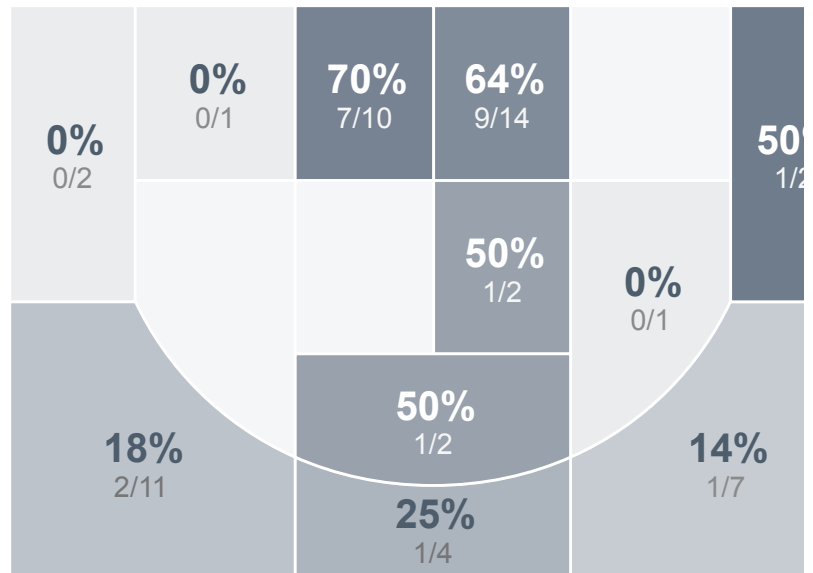

Mandan High School