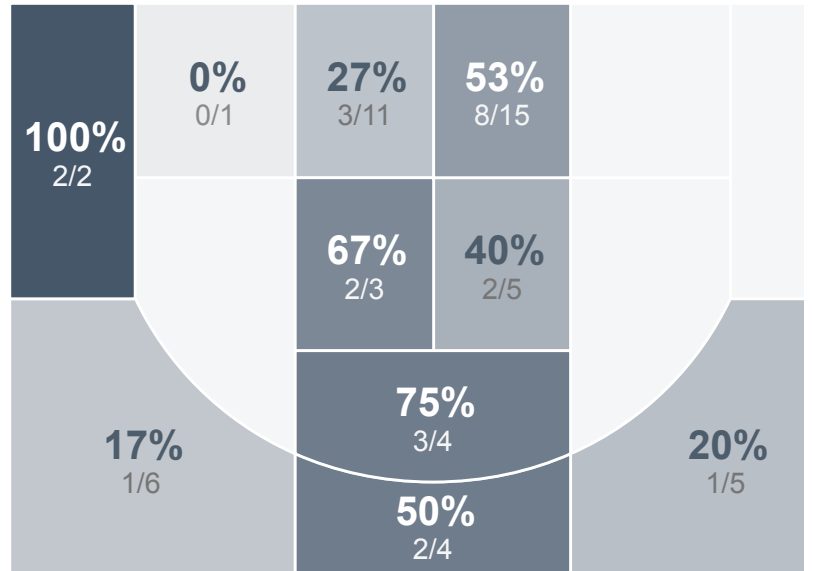

Team Stats

	MHS	MAN
Field Goal %	42.9%	41.1%
Effective Field Goal %	48.2%	45.5%
2FG Made/Attempted	18/39	18/30
2FG%	46.2%	60.0%
3FG Made/Attempted	6/17	5/26
3FG%	35.3%	19.2%
FT Made/Attempted	6/9	14/20
Free Throw Percentage	66.7%	70.0%
Points Per Possession	0.92	0.96
Transition Points	0	6
Points Off Turnovers	15	16
Second Chance Points	24	6
Points in the Paint	30	34
Offensive Rebounds	14	10
Defense Rebounds	24	17
Assists	16	13
Deflections	2	14
Steals	5	11
Blocks	2	5
Turnovers	19	12
Personal Fouls	16	15
Charges Taken	MHS	MAN

MHS