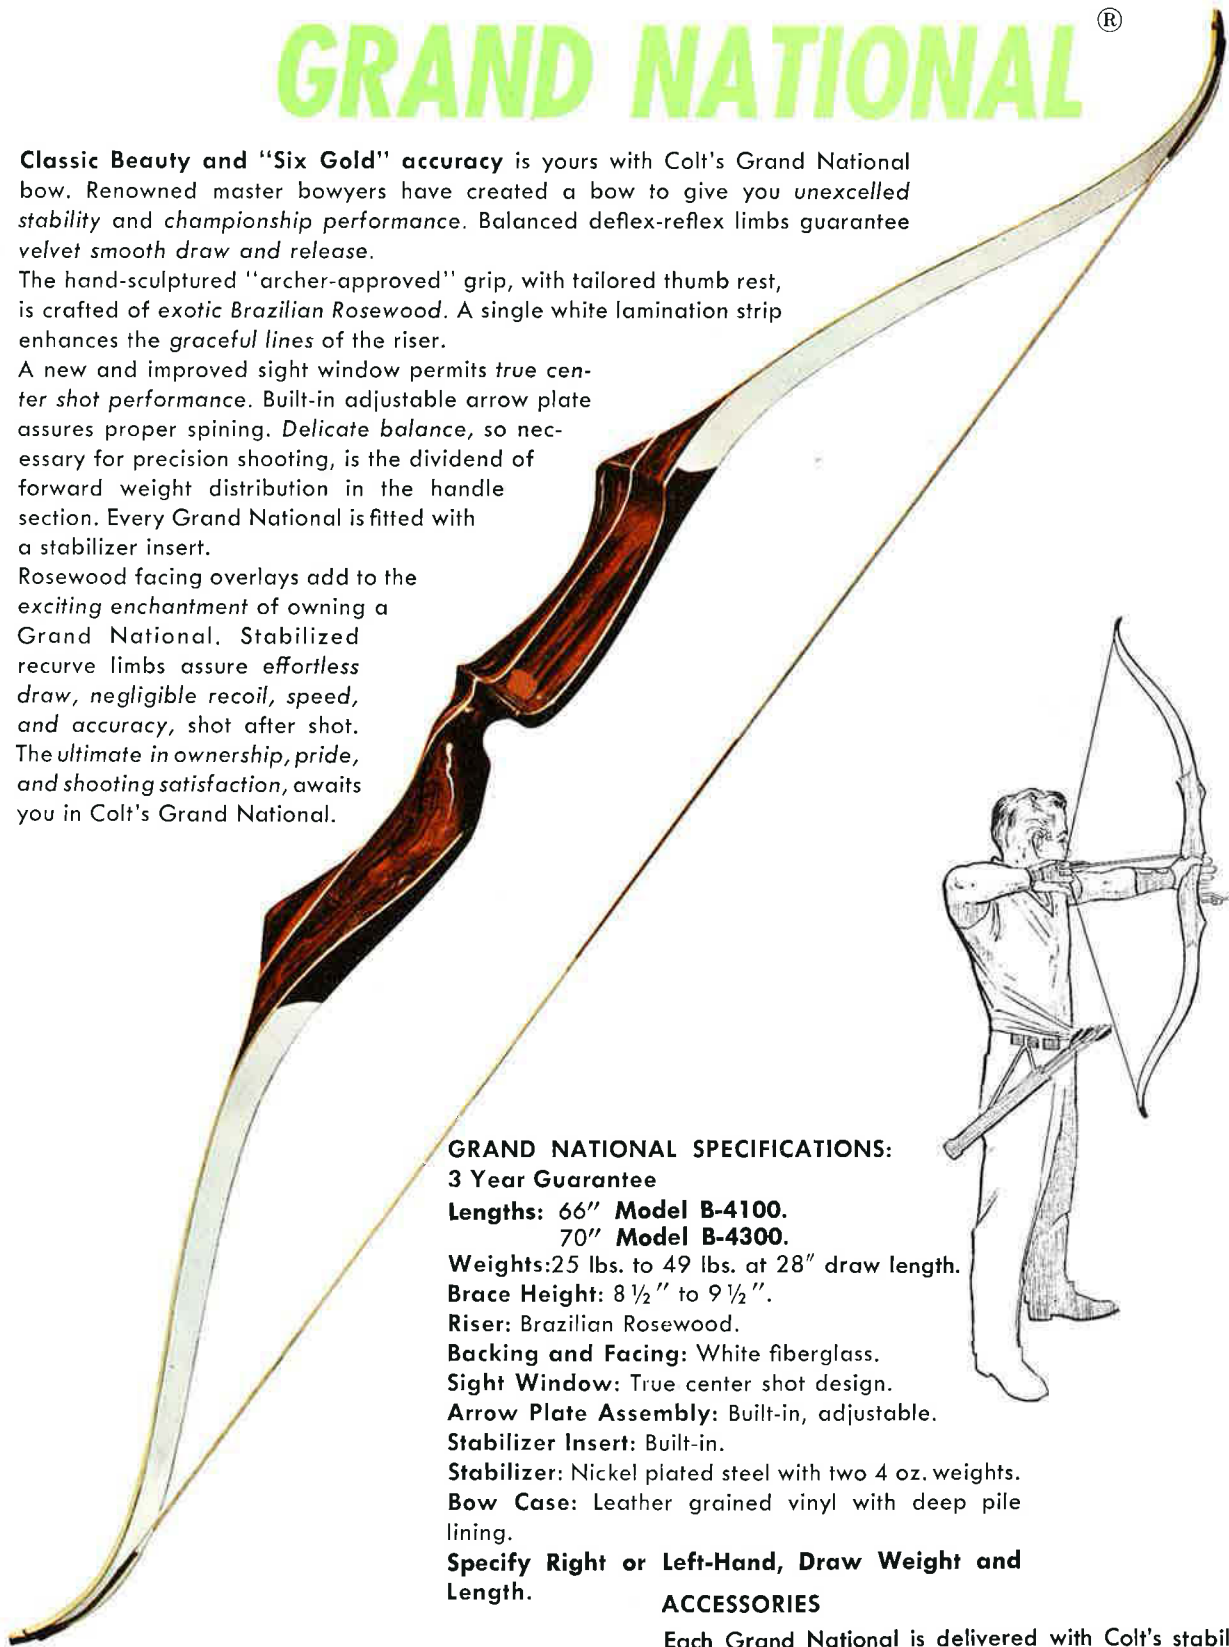

GRAND NATIONAL®

Classic Beauty and "Six Gold" accuracy is yours with Colt's Grand National bow. Renowned master bowyers have created a bow to give you *unexcelled stability and championship performance*. Balanced deflex-reflex limbs guarantee *velvet smooth draw and release*.

The hand-sculptured "archer-approved" grip, with tailored thumb rest, is crafted of exotic *Brazilian Rosewood*. A single white lamination strip enhances the *graceful lines* of the riser.

A new and improved sight window permits *true center shot performance*. Built-in adjustable arrow plate assures proper spining. *Delicate balance*, so necessary for precision shooting, is the dividend of forward weight distribution in the handle section. Every Grand National is fitted with a stabilizer insert.

Rosewood facing overlays add to the *exciting enchantment* of owning a Grand National. Stabilized recurve limbs assure *effortless draw, negligible recoil, speed, and accuracy*, shot after shot. The *ultimate in ownership, pride, and shooting satisfaction*, awaits you in Colt's Grand National.