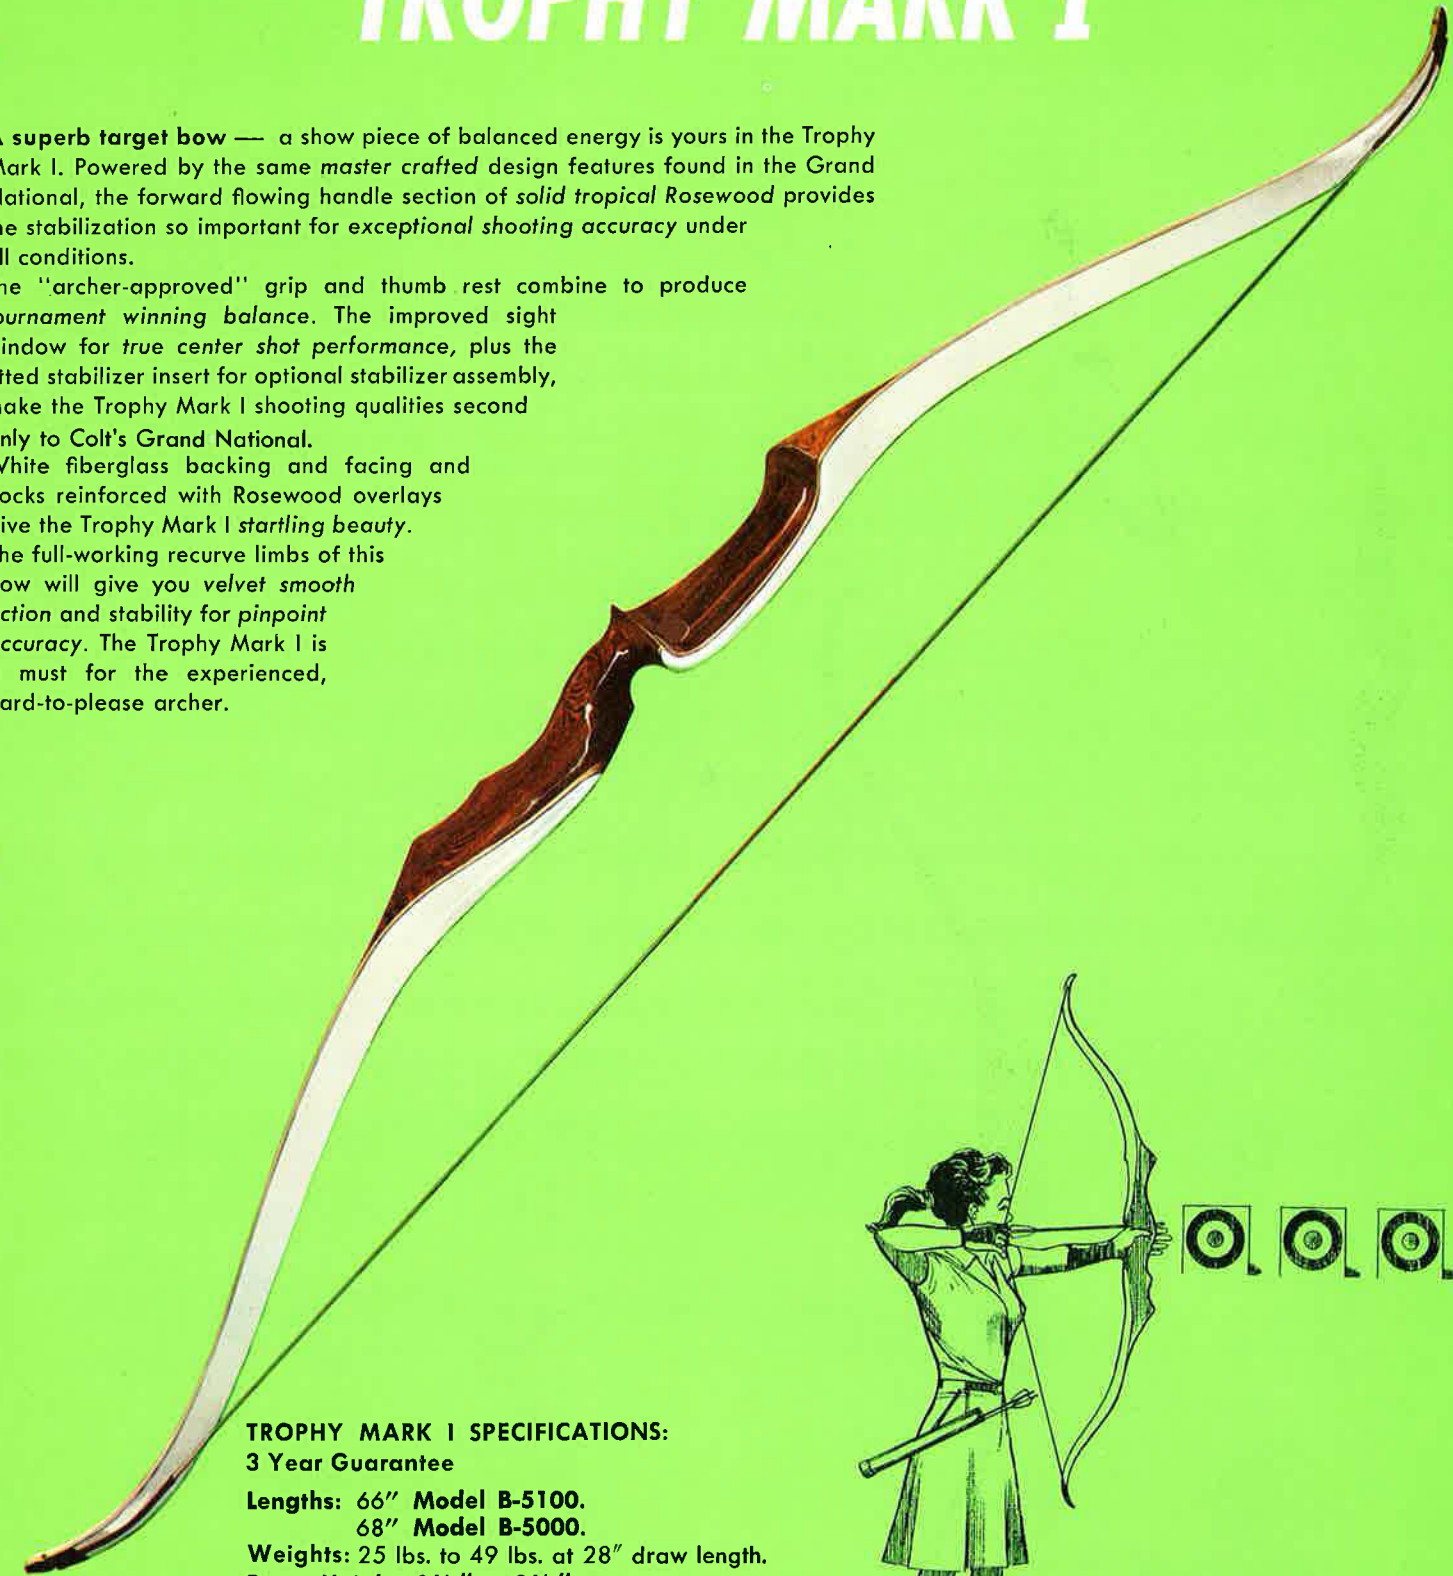

TROPHY MARK I®

A superb target bow — a show piece of balanced energy is yours in the Trophy Mark I. Powered by the same *master crafted design features* found in the Grand National, the forward flowing handle section of *solid tropical Rosewood* provides the stabilization so important for *exceptional shooting accuracy* under all conditions.

The "archer-approved" grip and thumb rest combine to produce *tournament winning balance*. The improved sight window for *true center shot performance*, plus the fitted stabilizer insert for optional stabilizer assembly, make the Trophy Mark I shooting qualities second only to Colt's Grand National.

White fiberglass backing and facing and nocks reinforced with Rosewood overlays give the Trophy Mark I *startling beauty*.

The full-working recurve limbs of this bow will give you *velvet smooth action and stability for pinpoint accuracy*. The Trophy Mark I is a must for the experienced, hard-to-please archer.