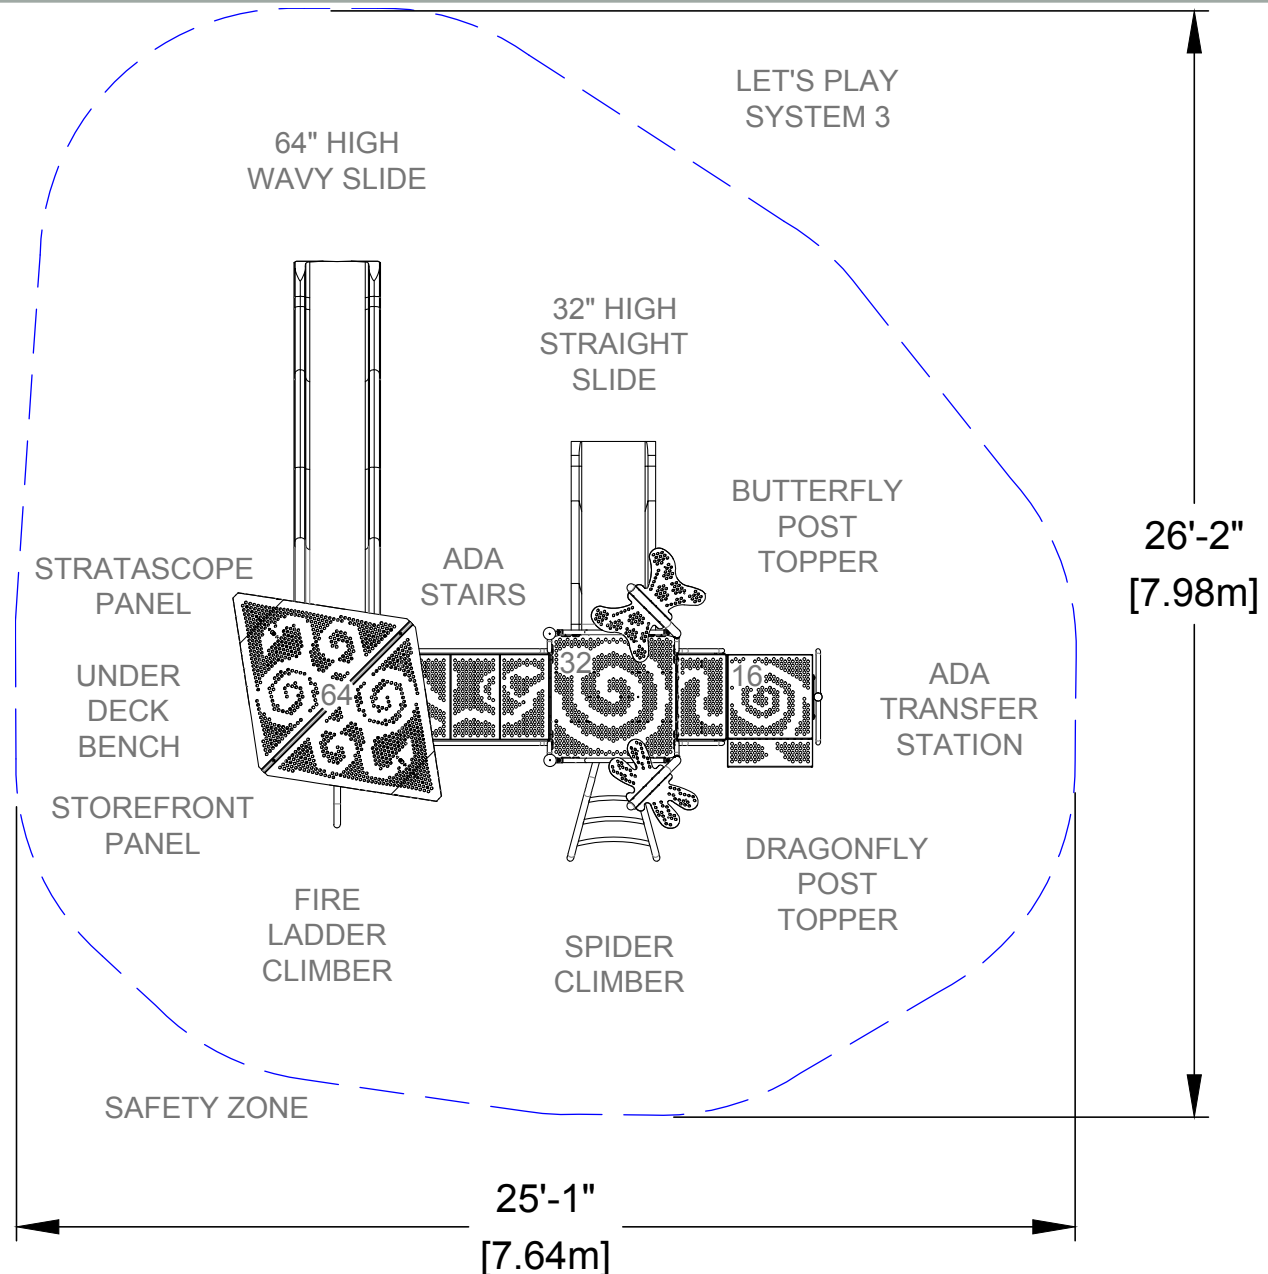

## LET'S PLAY TREASURE COVE - JACK PINE

PROJECT LET'S PLAY

## LET'S PLAY TREASURE COVE

**DATE** 03/20/2015  
**PROJECT** LET'S PLAY  
**REVISION** -  
**DESIGNER** Xccent

**MIN. "FALL ZONE"**  
 25'-1" x 26'-2"  
**MAX. FALL HEIGHT**  
 64"  
**AGES** 2-12

|   | total | req'd |
|---|-------|-------|
| <b>ELEVATED COMPONENTS</b>              | 5     | -     |
| <b>ACCESSIBLE ELEVATED COMPONENTS</b>   | 5     | 3     |
| <b>GROUND LEVEL EVENTS</b>              | 2     | 2     |
| <b>DIFFERENT TYPES of GROUND EVENTS</b> | 2     | 2     |
| <b>APPROX. SQ FT</b>                    | N/A   |       |
| <b>APPROX. PERIM</b>                    | N/A   |       |