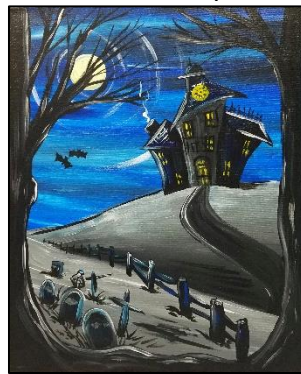

HAUNTED MANSION

Saturday, OCT 9
6:00 – 9:00 pm