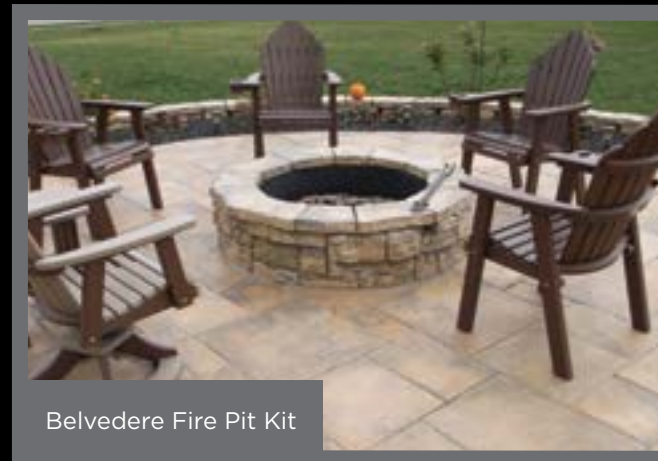

FIRE PIT PHOTOS