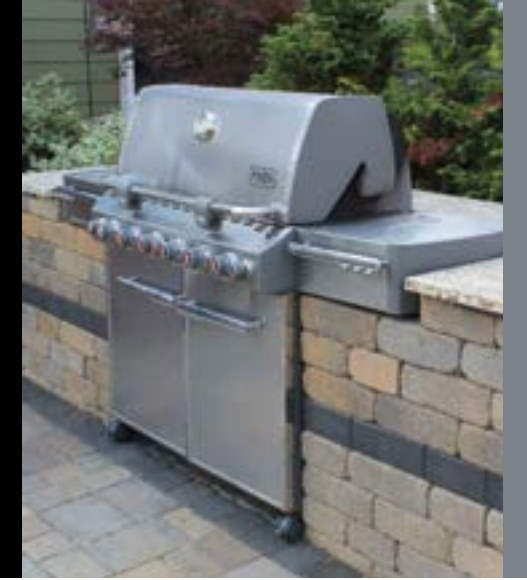

EDINGTON WALL STONE®

Perfect for the homeowner doing a small decorative wall, or a party-friendly seat wall, our Edington Wall Stone® is an attractive and practical improvement upon nature's finest. It's the look of natural stone with the resilience and durability of our concrete manufacturing process. Edington Wall Stone® requires no mortar and can be used in curved or straight walls, planters, columns and as steps.