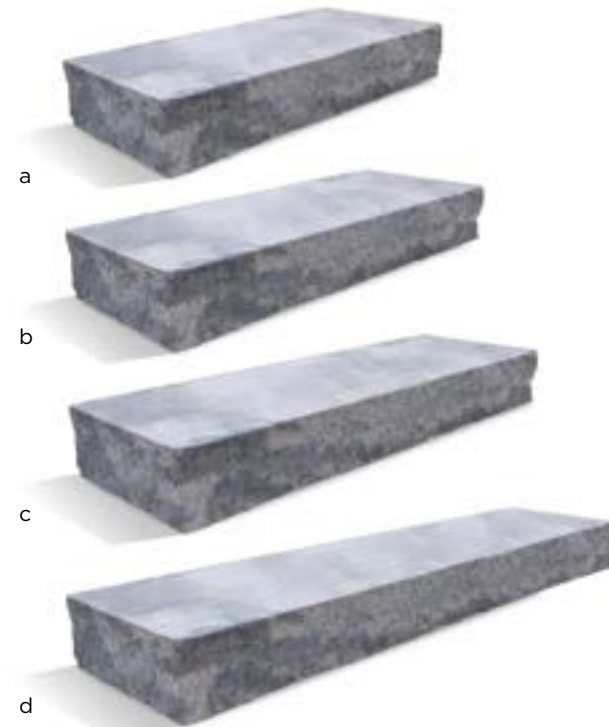

COLORS

Canyon Creek Blend

Charcoal

Dark Chocolate

Desert Sand Blend

Earth Blend

Flagstone Blend

OLENTANGY BLUFF TREAD

Combine the character of natural stone with the proven durability of concrete. Our Olentangy Bluff Tread features a smooth-top and random face texture to ensure a natural and unique appearance.

PRODUCT SPECS