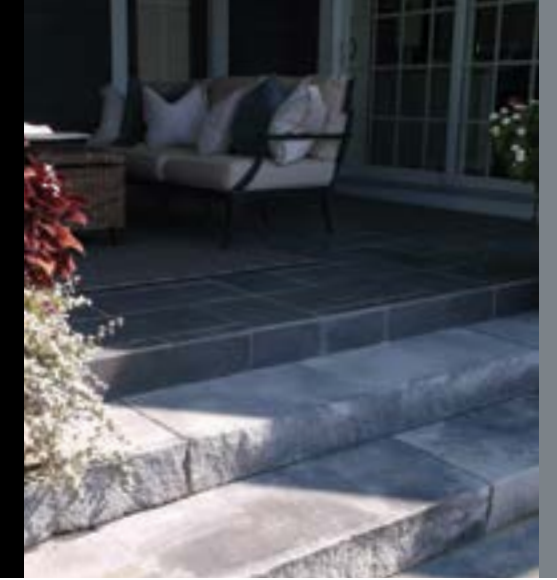

OLENTANGY BLUFF TREAD

Combine the character of natural stone with the proven durability of concrete. Our Olentangy Bluff Tread features a smooth-top and random face texture to ensure a natural and unique appearance.

PRODUCT SPECS

- a) **Olentangy Bluff Tread™** -
  36" L x 16" D x 6" H (280 lbs.)
- b) **Olentangy Bluff Tread™** -
  48" L x 16" D x 6" H (381 lbs.)
- c) **Olentangy Bluff Tread™** -
  60" L x 16" D x 6" H (487 lbs.)
- d) **Olentangy Bluff Tread™** -
  72" L x 16" D x 6" H (560 lbs.)

COLORS