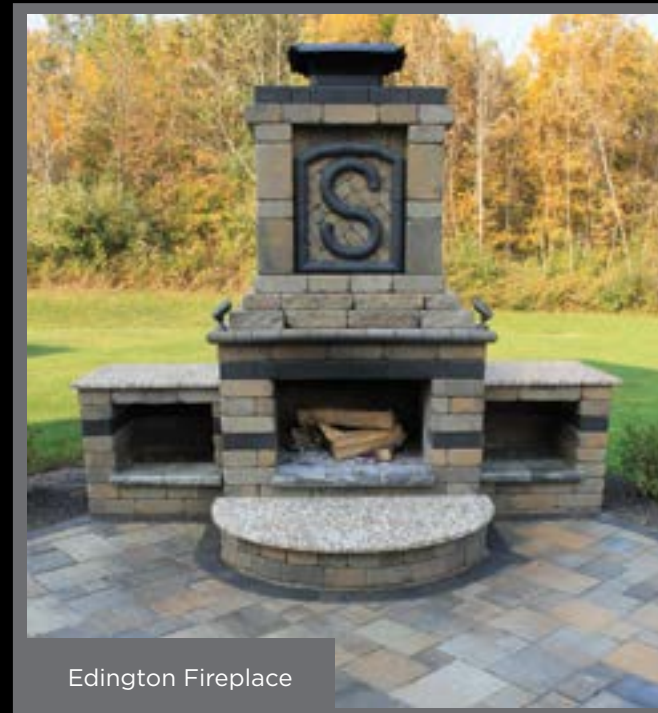

Belvedere Fire Pit Kit