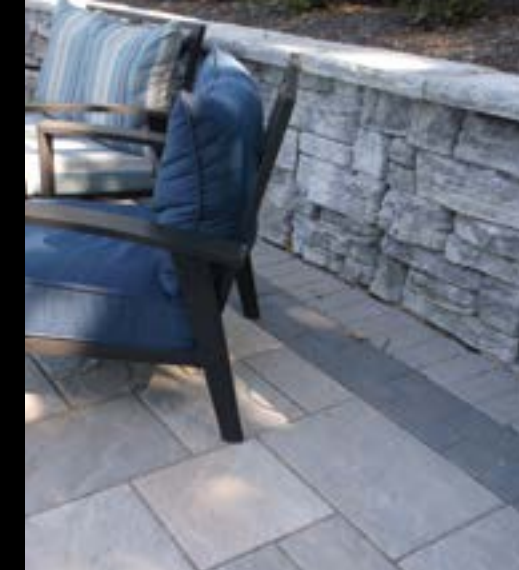

ROSETTA® DIMENSIONAL COPING

Finish off your wall system with a chiseled, natural stone textured coping. Rosetta® Dimensional Coping complements all wall systems and adds the finishing touch to your natural-looking wall.