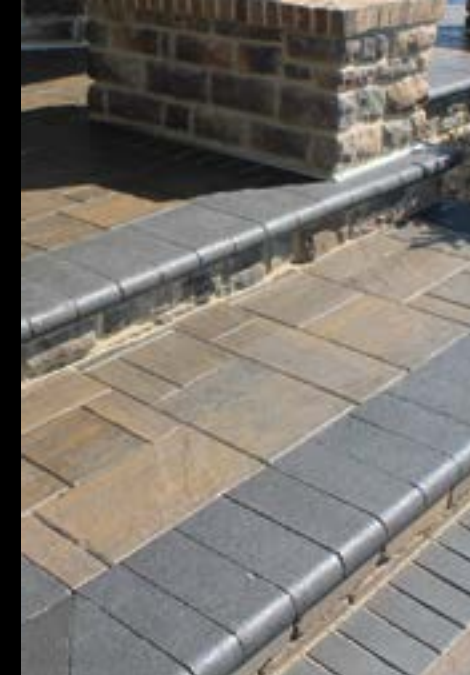

COLORS

Cuyahoga Blend

Mahoning Blend

Scioto Blend

BULLNOSE PAVERS

Bullnose Pavers give added dimension to any wall, step or patio application when an overhang is desired. The bullnose edge provides a smooth rounded edge that creates a slight shadow line that is the finishing detail in many applications. Bullnose Pavers are available in Single or Double Bullnose, Non-Tumbled or Vintage and are ideal for pool applications, outdoor kitchen bar areas, and wall applications.