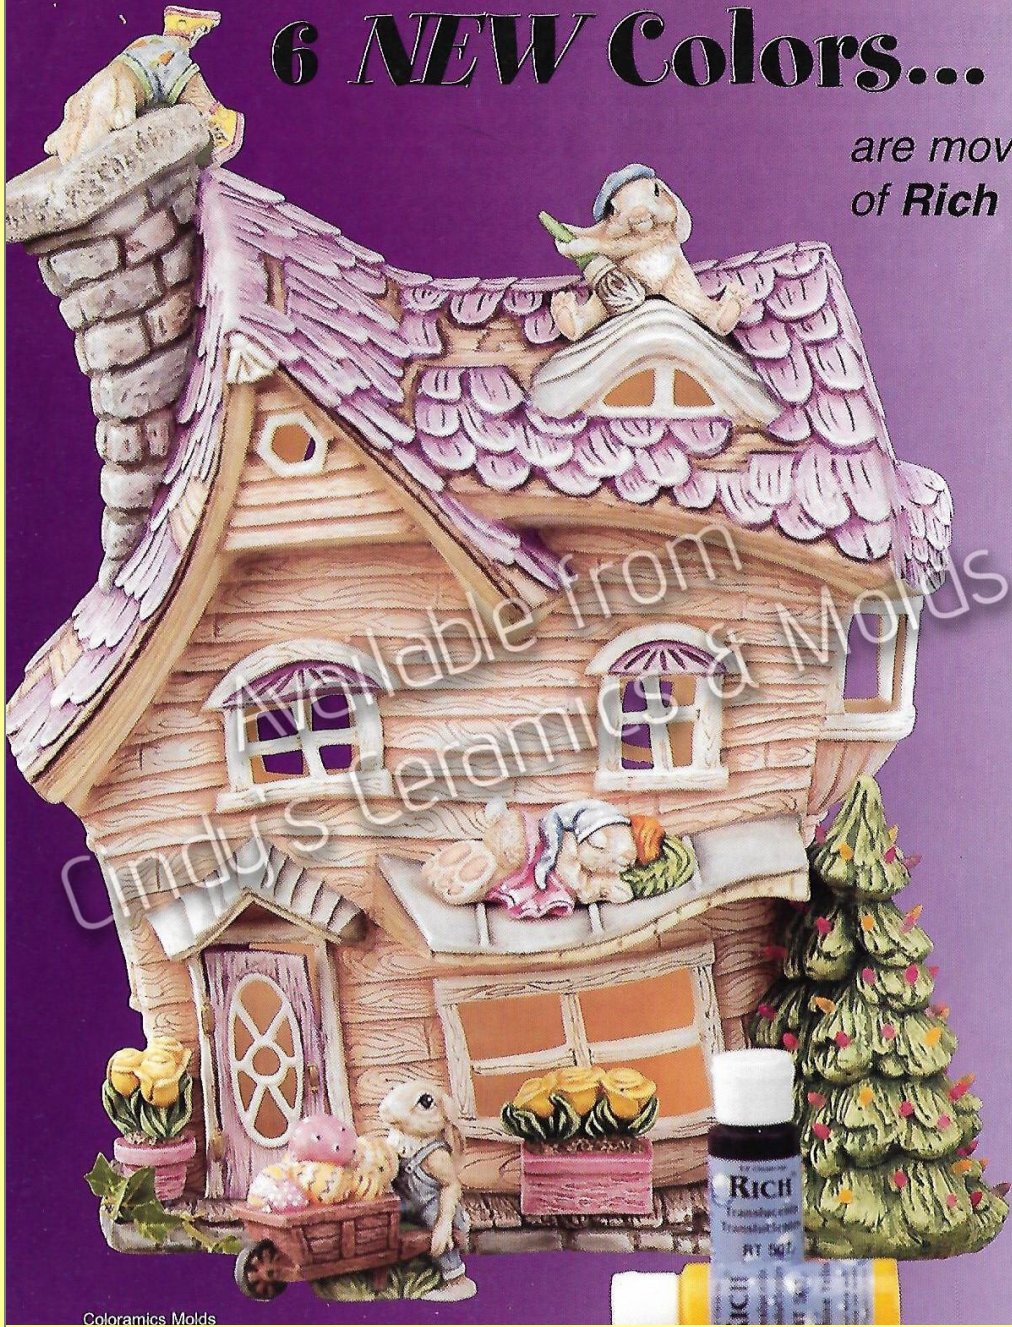

6 NEW Colors...

are moving
of Rich

C-4076,
4108, 4134,
4135

Coloramics Molds

132.50

Easter Bunny House with Tree
House Not Available for Shipping