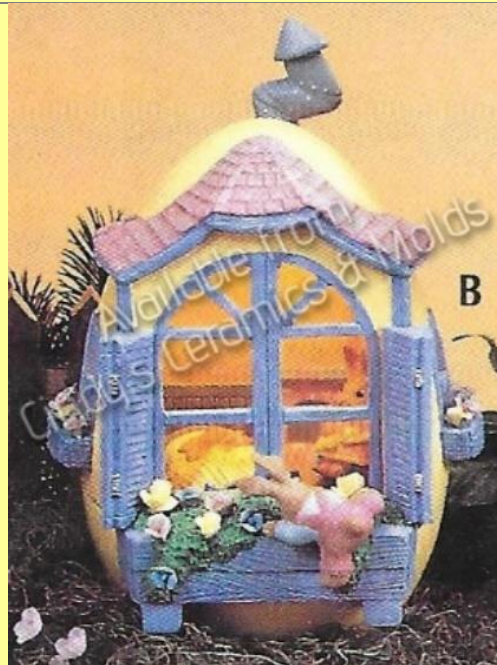

Sitting Egg House

8.00

VIP-1678

Three Small Bunnies

6.00

VIP-1679

Four Small Bunnies

8.00

VIP-1680	Standing Egg House with Dormirs		8.00
VIP-1681	Easter Bunny Village Base		29.00
CE-1247/0	 Easter Train		28.50
CE-1247	Easter Train: Engine	4.75 High by 5.5 Long	9.75
CE-1248	Easter Train: Basket Car (Note: for shipping purposes, we recommend this piece NOT be cut, as shown in the lower picture)	4.25 High by 3 Long	6.75
CE-1249	Easter Train: Car with Bunny	4.25 High by 3 Long	6.75
CE-1250	Easter Train: Caboose	4.25 High by 2.75 Long	6.75
DM-1038	 Easter Garden Sill Sitter (both sides shown)	10.875 Long	30.00
A-323	 Easter Cross Ornament	3 5/8 High	3.50

B-3073

24.00

Easter House

*DM-1036/7

9 High

30.00

Easter Bunny's Egg House
(Bunnies shown in picture are available separately below)

*DM-1039