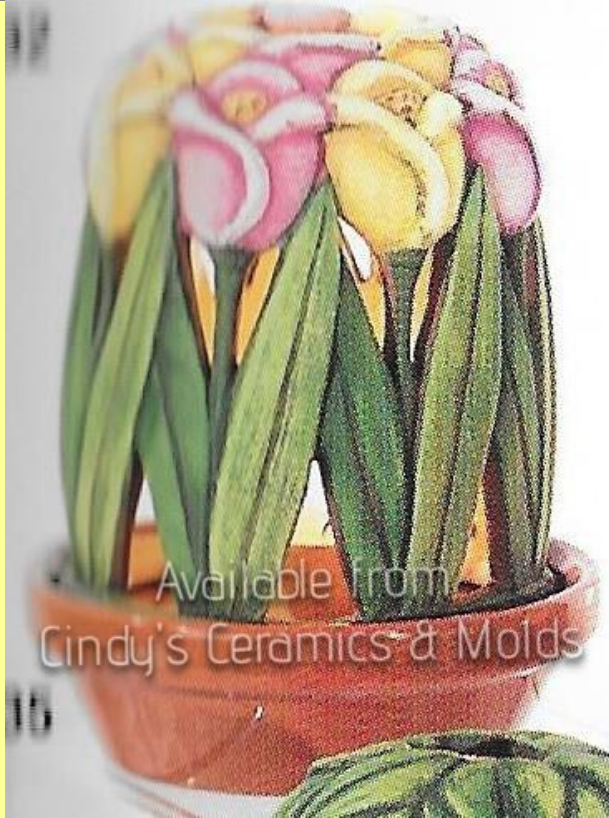

Tulip Luminary (Candleholder or Light)

*C-4032/5