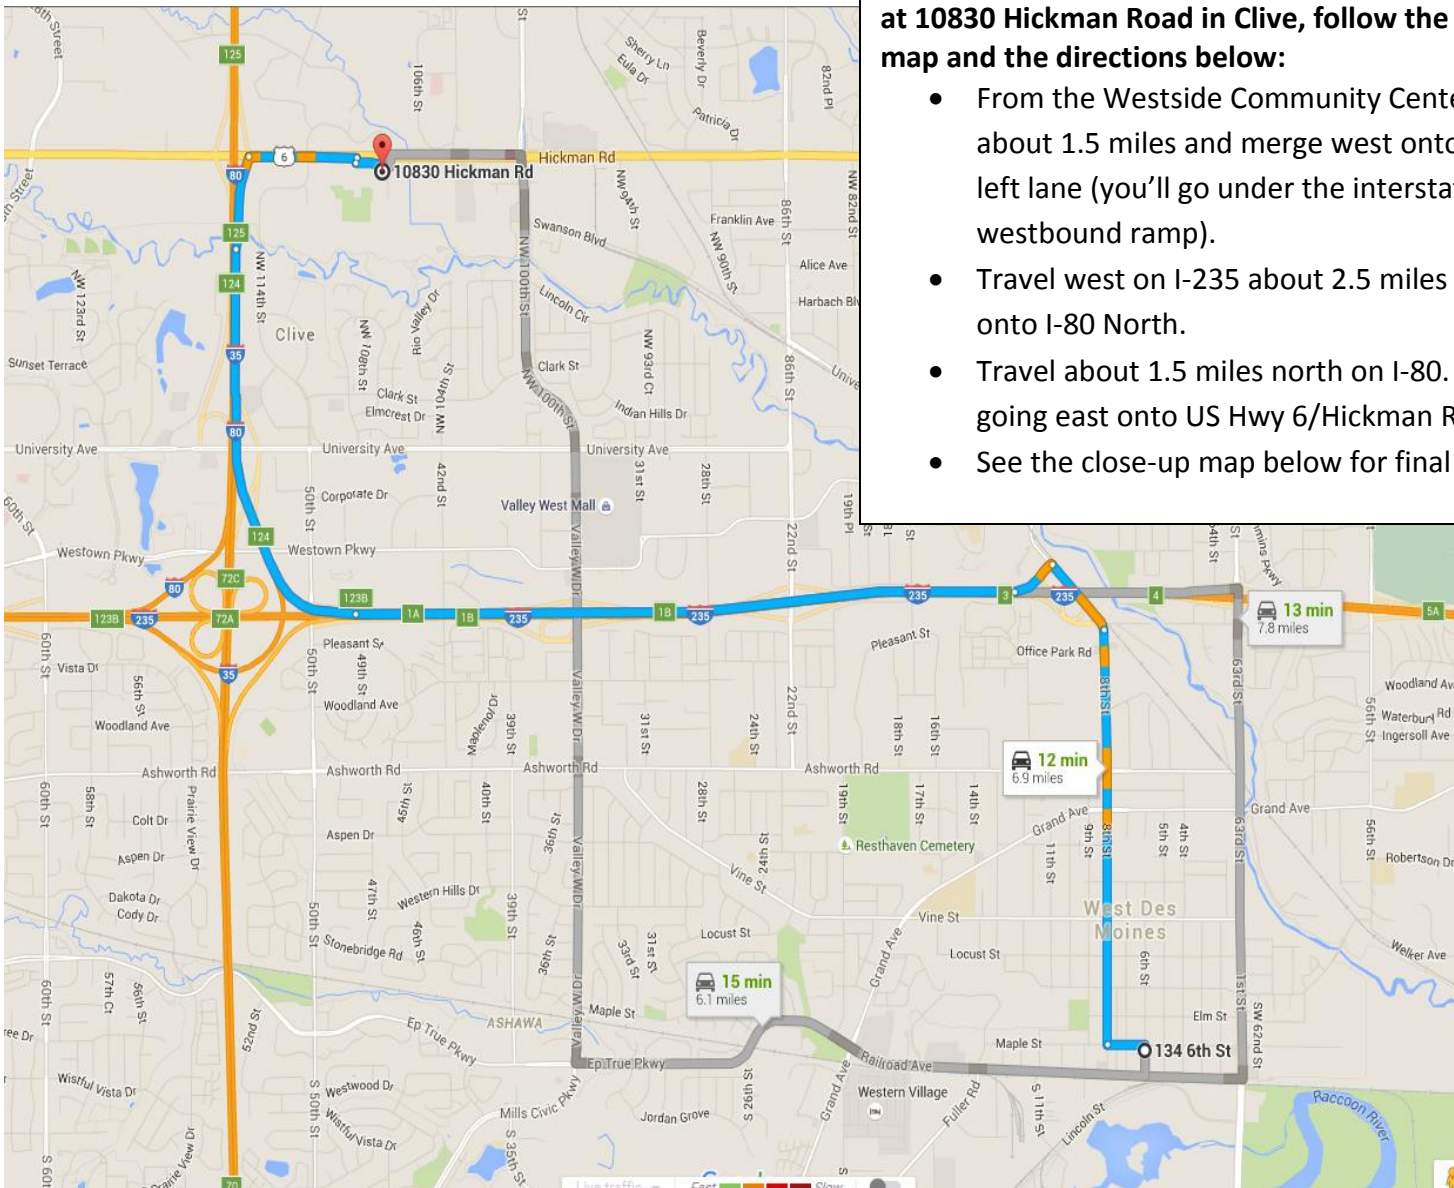

To travel to the market bags pickup location at Iowa Retail Packaging at 10830 Hickman Road in Clive, follow the blue line in the adjoining map and the directions below:

- From the Westside Community Center, travel north on 8th St about 1.5 miles and merge west onto Interstate 235 from the left lane (you'll go under the interstate to get onto the westbound ramp).
- Travel west on I-235 about 2.5 miles and take exit 123B merging onto I-80 North.
- Travel about 1.5 miles north on I-80. Use exit 125 from I-80 going east onto US Hwy 6/Hickman Rd.
- See the close-up map below for final destination.

Travel east a short distance on Hwy 6/Hickman Rd (Google Maps says 80 feet) and turn right towards Frontage Rd. Turn left onto Frontage Rd and Iowa Retail Packaging will be on the right in 0.1 mile.