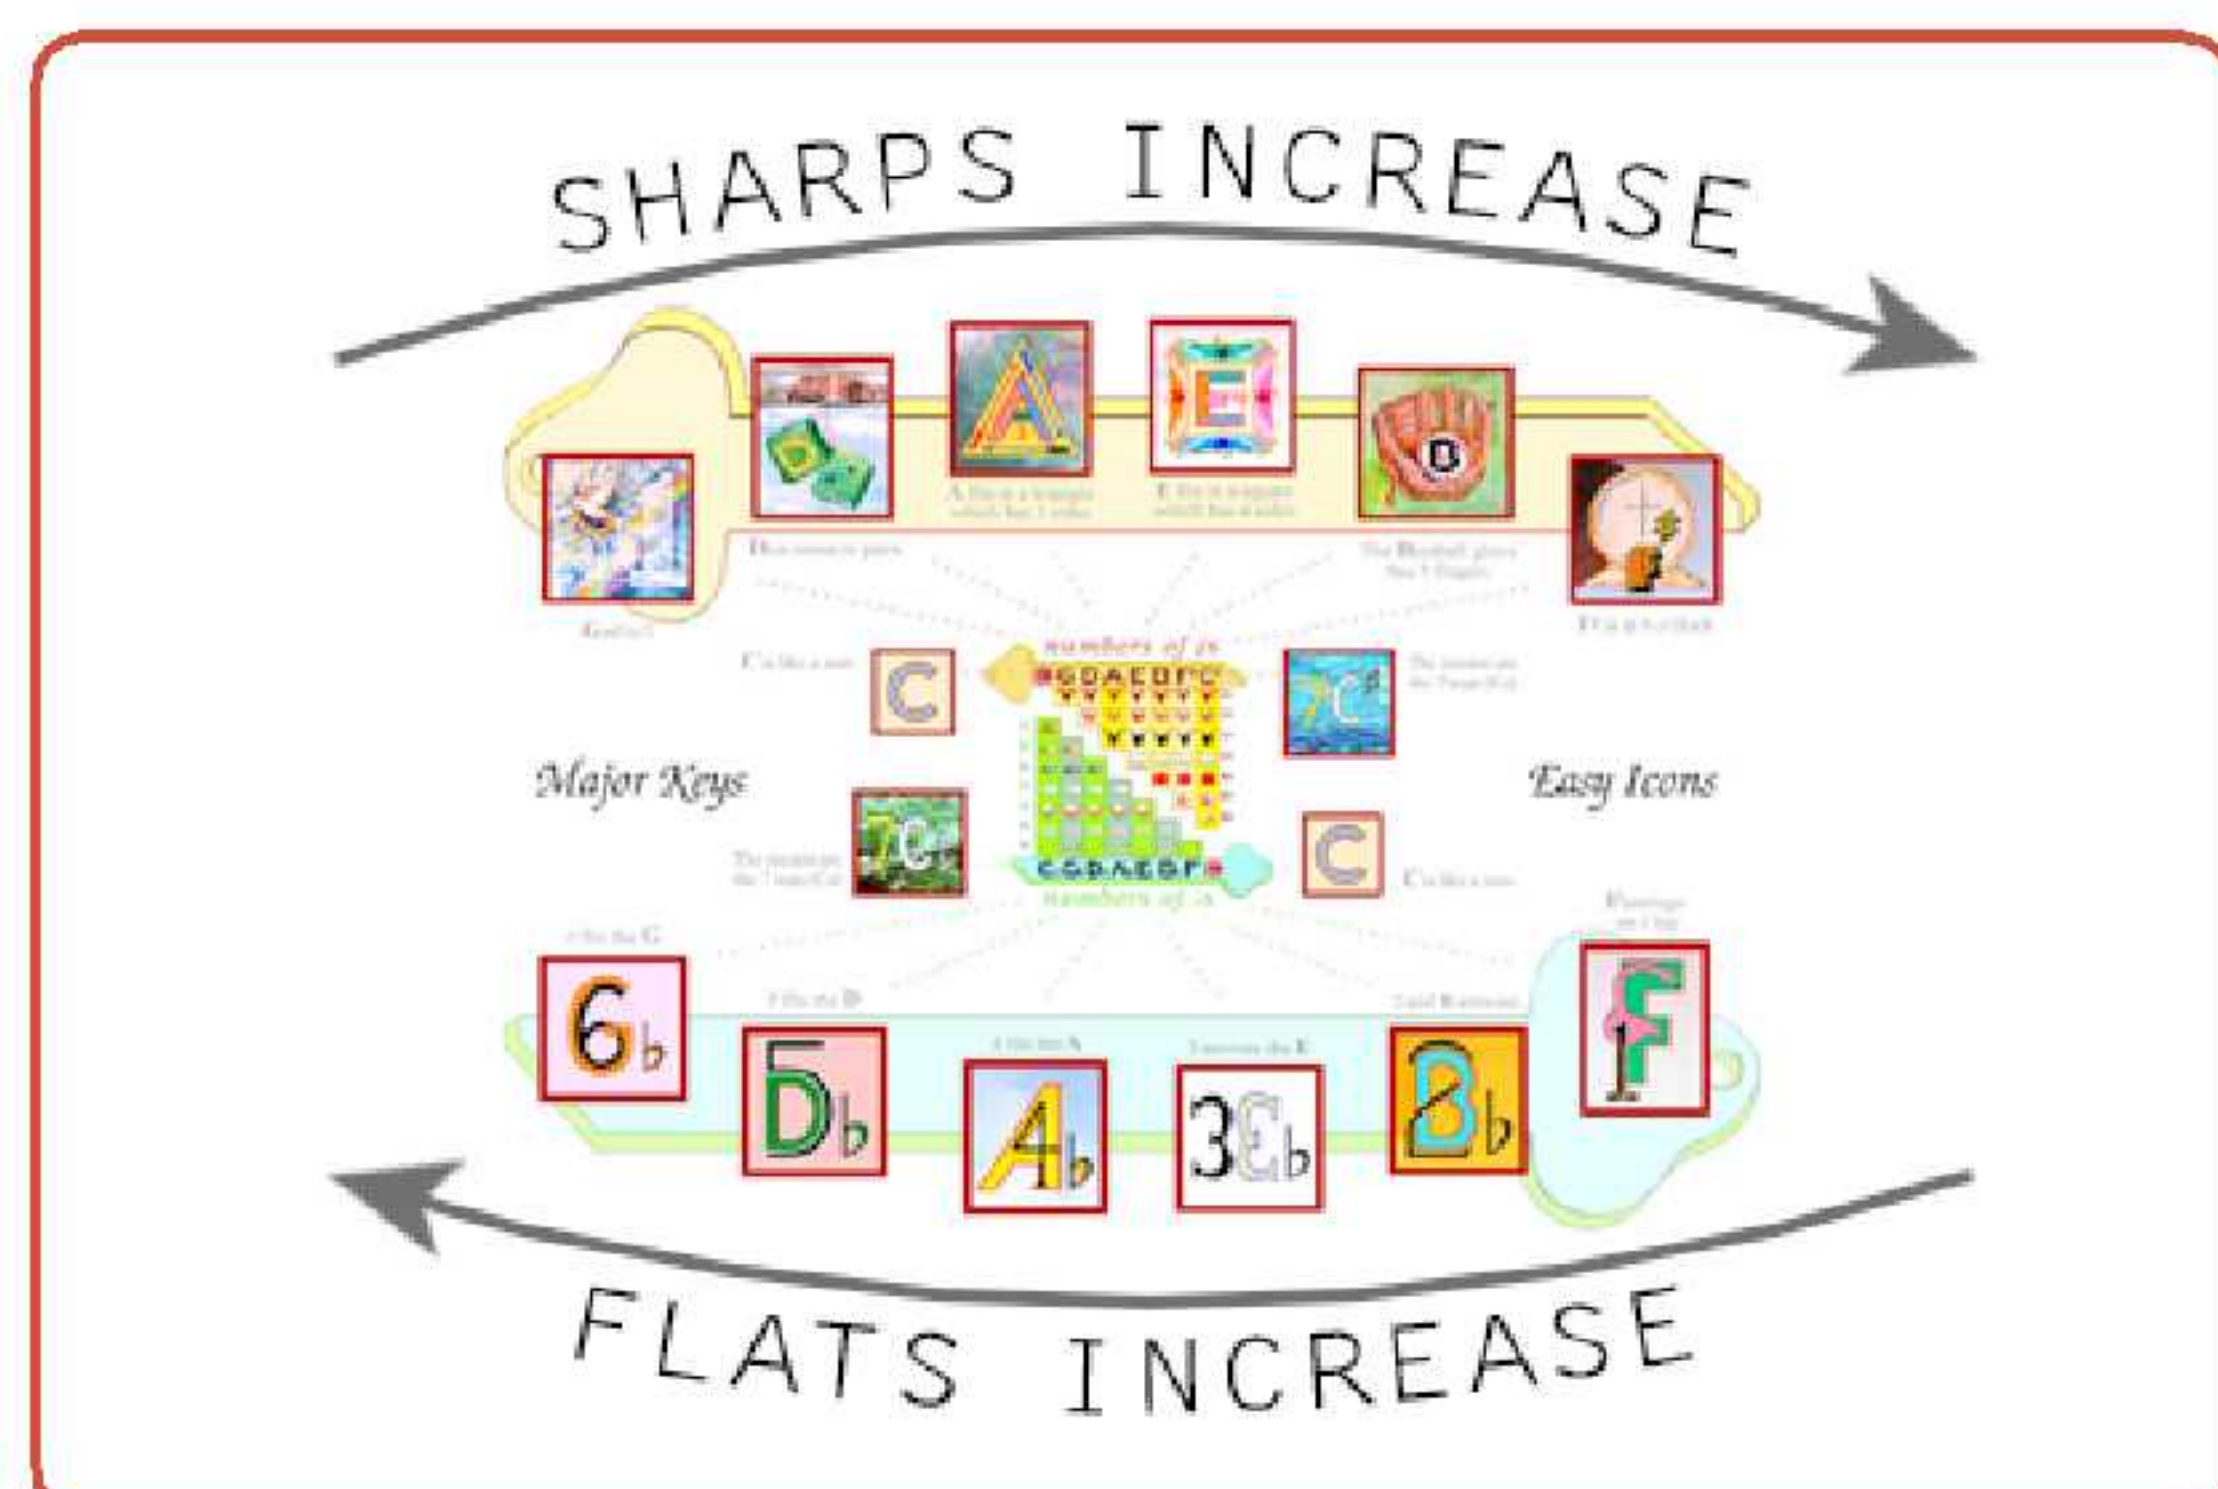

EASY ICONS - explanation

Note that the Easy Icons chart has a small image of our ‘Major Keys’ chart in the center.

This is to remind you that the *Icons on this chart* are referring to the *letter names of the 15 Major keys*, as they appear on the Major Keys chart.

Read the top ICONS from LEFT to RIGHT ~ Note that they increase from 1 to 6. Each Icon indicates the number of *sharps* (#’s) in that key.

The keys of C, C#, and C_b are in the center because they are so easy to remember. These keys are ‘all or nothing at all.’
 C has no sharps or flats
 C# has all sharped tones (7)
 C_b has all flatted tones (7)

Read the bottom ICONS from RIGHT to LEFT !! They also increase from 1 to 6 but in the other direction! Each ICON indicates the number of *flats* (b’s) in that key.

The word descriptions will help you get started ~ but you won’t need them for long. These colorful images imprint quickly and deeply, and are surprisingly easy to recall.

You can now *easily* master the number of sharps and flats in ALL the Major Keys ~ and have fun doing it !