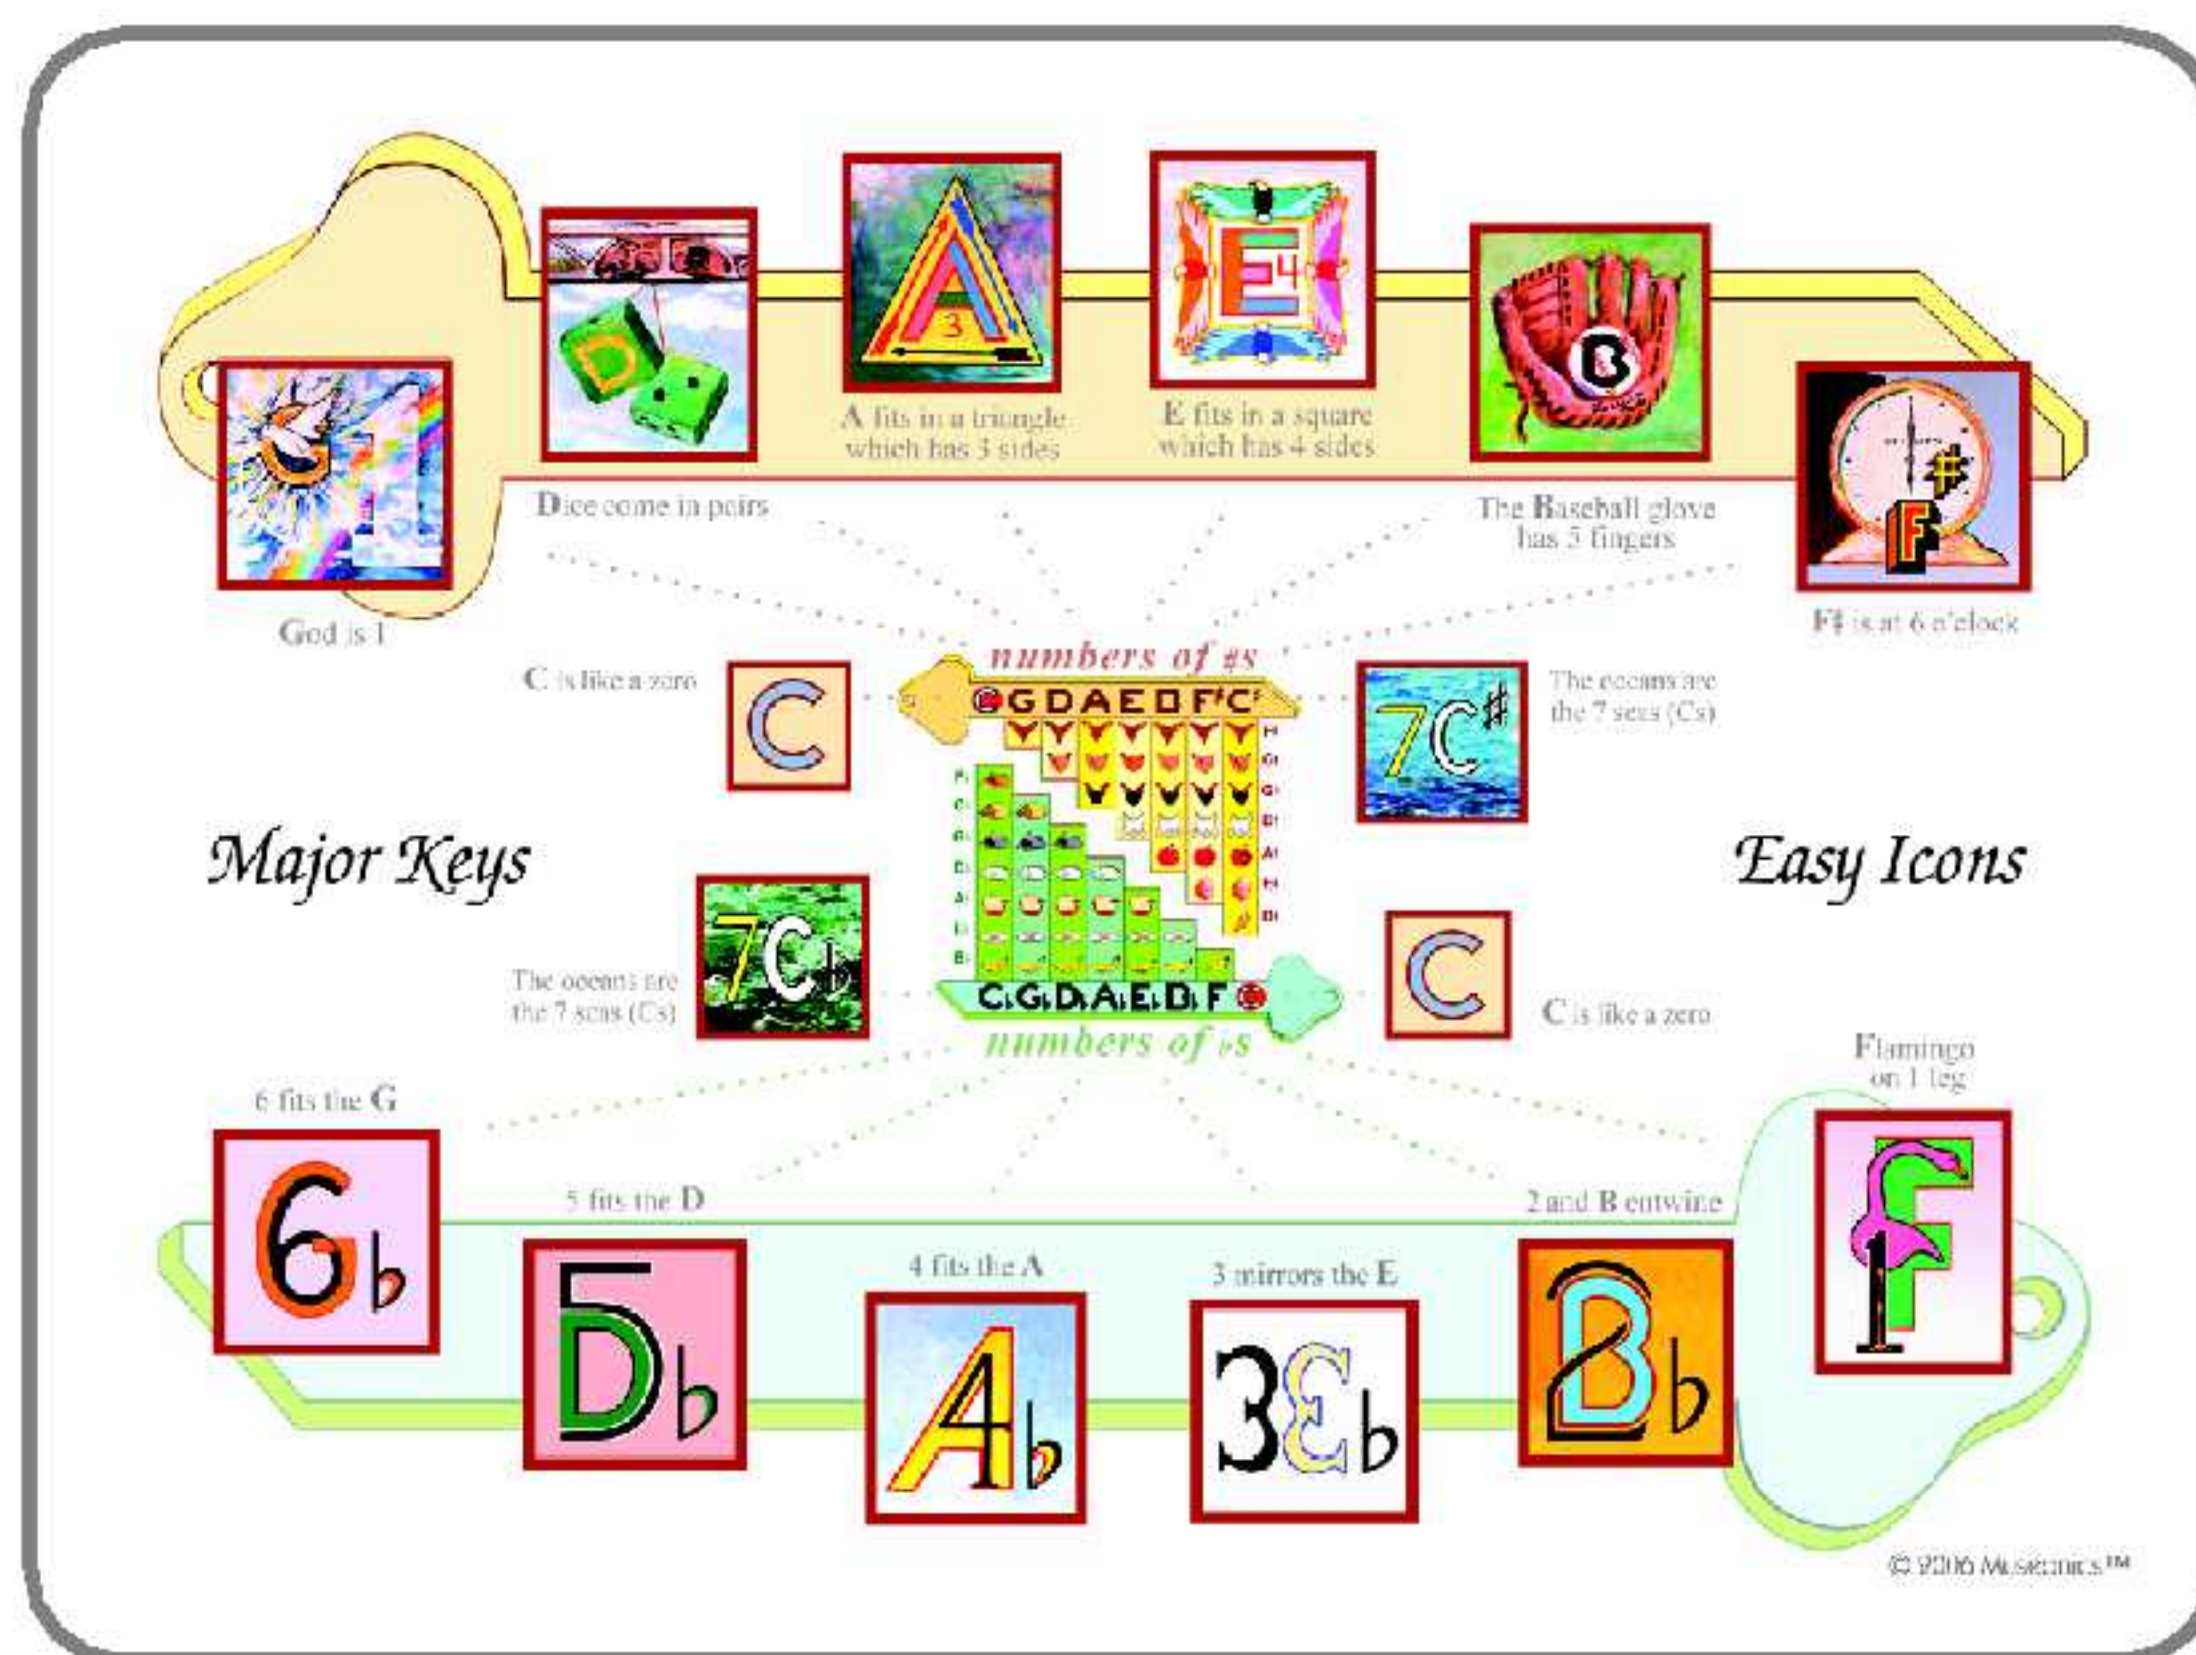

EASY ICONS - explanation

Note that the Easy Icons chart has a small image of our ‘Major Keys’ chart in the center.

This is to remind you that the *Icons on this chart* are referring to the *letter names of the 15 Major keys*, as they appear on the Major Keys chart.

Read the top ICONS from LEFT to RIGHT ~ Note that they increase from 1 to 6. Each Icon indicates the number of *sharps* (#’s) in that key.

The keys of C, C#, and C_b are in the center because they are so easy to remember. These keys are ‘all or nothing at all.’
 C has no sharps or flats
 C# has all sharped tones (7)
 C_b has all flatted tones (7)

Read the bottom ICONS from RIGHT to LEFT !! They also increase from 1 to 6 but in the other direction! Each ICON indicates the number of *flats* (b’s) in that key.

The word descriptions will help you get started ~ but you won’t need them for long. These colorful images imprint quickly and deeply, and are surprisingly easy to recall.

You can now *easily* master the number of sharps and flats in ALL the Major Keys ~ and have fun doing it !