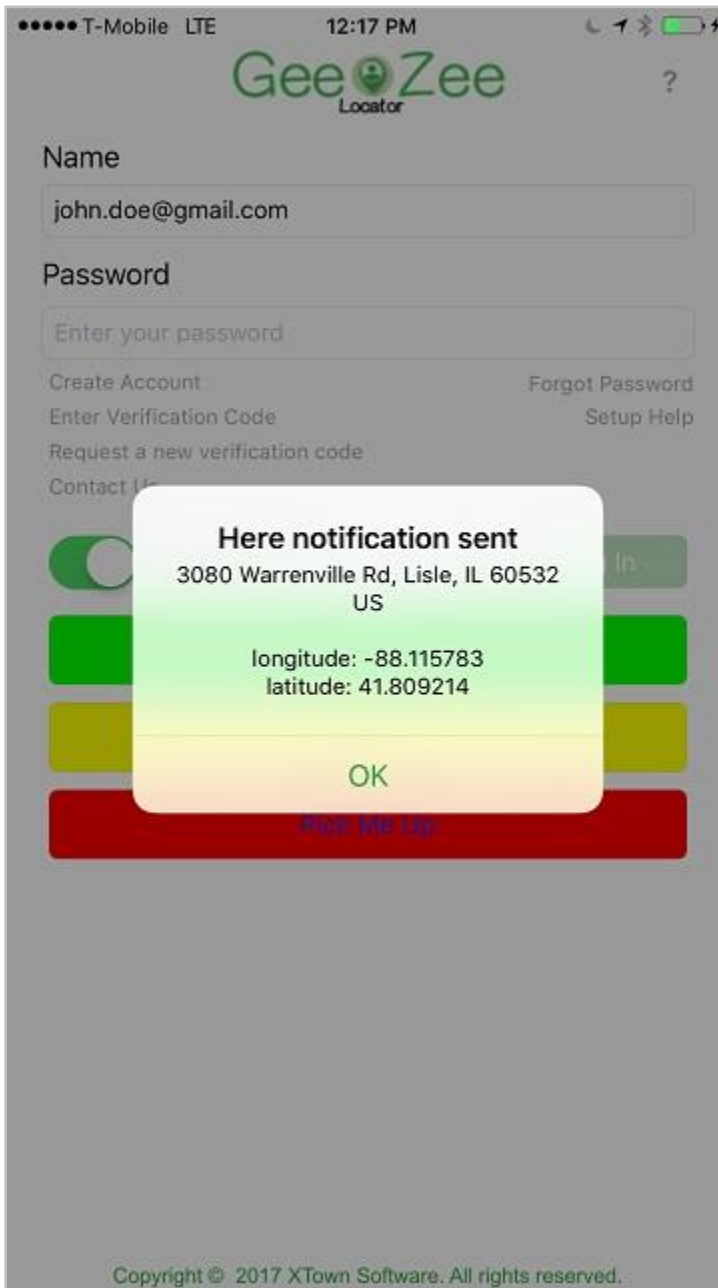

**OK:** Send an alert to reporter that child is ok but feeling uncomfortable at their current address location (latitude/longitude) with a map showing directions from reporter location to their current address.

**Pick Me Up:** Send an alert to reporter that child is ready to be picked up at their current address location (latitude/longitude) with a map showing directions from reporter location to their current address location.

From Locator Login screen:

-Click **“Here”** button to send alert to reporter when locator destination is reached.

*Note: The reporter, i.e., Parent, phone will see the following notification:*

*Note: The locator, i.e., Child, phone will get the following confirmation when notification is sent:*

-Click **“OK”** button to send silent alert to reporter “I am ok but not feeling comfortable where I am at”.

*Note: The reporter, i.e., Parent, phone will see the following notification:*

*Note: The locator, i.e., Child, phone will get the following confirmation when notification is sent:*