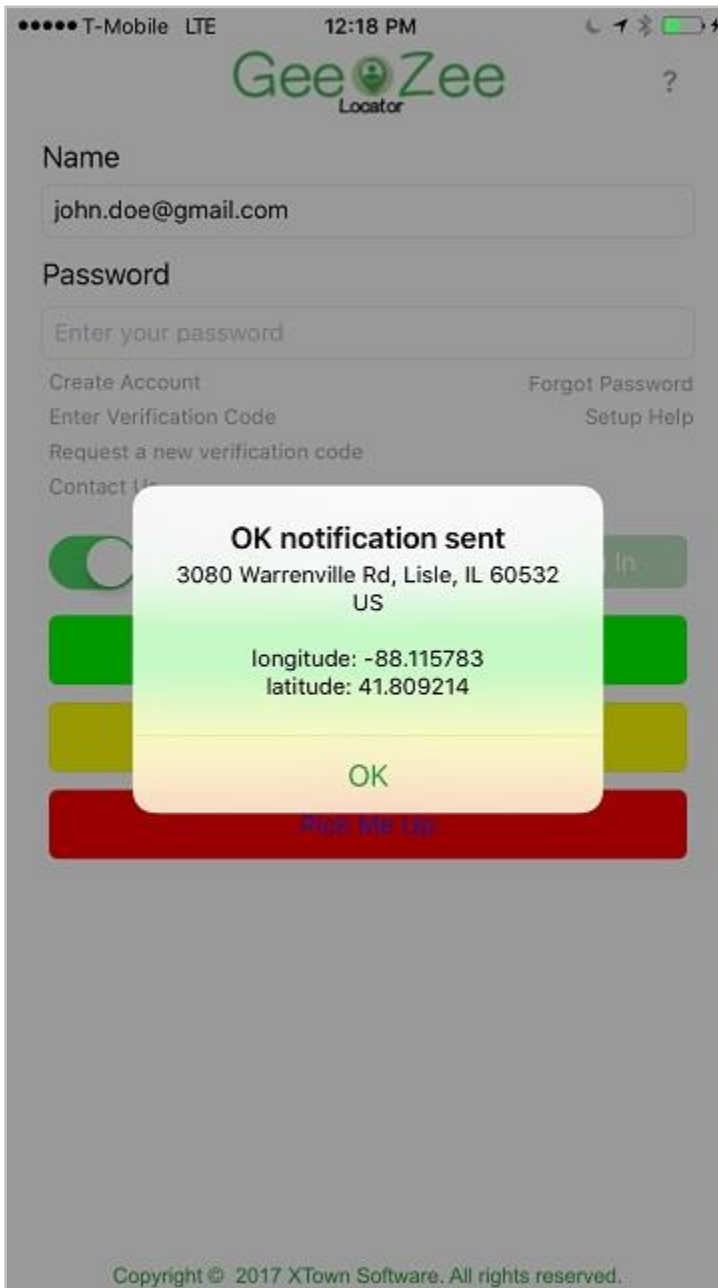

Note: The locator, i.e., Child, phone will get the following confirmation when notification is sent: