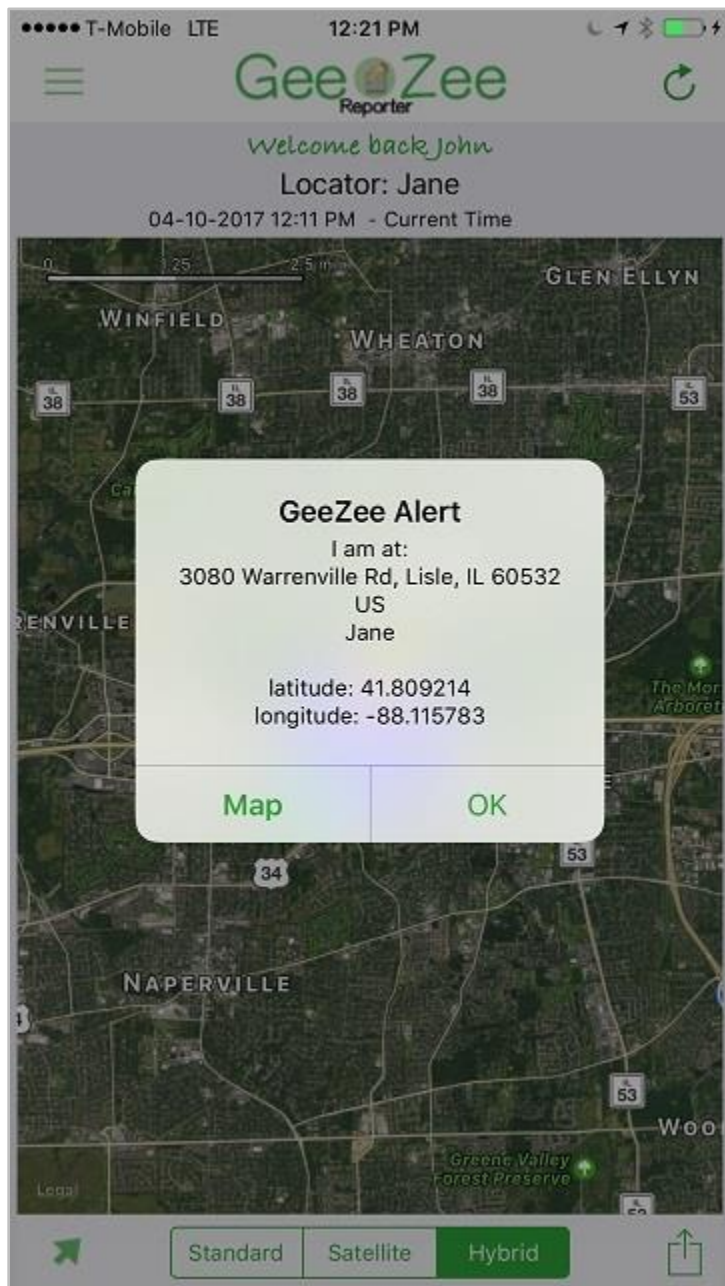

HOME LOCATION

SAFE LOCATIONS - COUNT(0)

CHECK IN NOTIFICATIONS - COUNT(4), MAX(5)

PICK\_ME\_UP
Date: 04/11/2017 - 12:18:56 PM
3080 Warrenville Rd, Lisle, IL 60532 US
Latitude: 41.809214
Longitude: -88.115783

OK
Date: 04/11/2017 - 12:18:31 PM
3080 Warrenville Rd, Lisle, IL 60532 US
Latitude: 41.809214
Longitude: -88.115783

HERE
Date: 04/11/2017 - 12:17:50 PM
3080 Warrenville Rd, Lisle, IL 60532 US

-Click "i" (with circle around it) on any Checkin entry to view a map display of address location and get directions from your location.

**Notes:**

*The reporter phone will see all of the most recent notifications in top of phone pull down list:*

The reporter phone will receive the following prompts if GeeZee application is open at the time notification is sent from locator phone:

Welcome back John

Locator: Jane

04-10-2017 12:11 PM - Current Time

**GeeZee Alert**

I am at:  
3080 Warrenville Rd, Lisle, IL 60532  
US  
but uncomfortable.  
Jane

latitude: 41.809214  
longitude: -88.115783