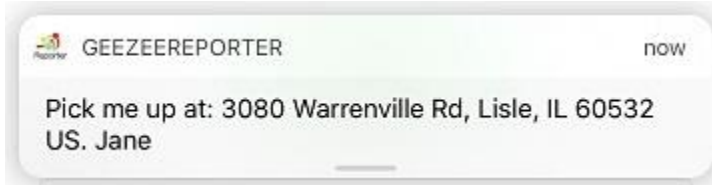

From Locator Login screen:

-Click **“Here”** button to send alert to reporter when locator destination is reached.

*Note: The reporter, i.e., Parent, phone will see the following notification:*

*Note: The locator, i.e., Child, phone will get the following confirmation when notification is sent:*

-Click **“OK”** button to send silent alert to reporter “I am ok but not feeling comfortable where I am at”.

*Note: The reporter, i.e., Parent, phone will see the following notification:*

*Note: The locator, i.e., Child, phone will get the following confirmation when notification is sent:*

-Click **"Pick Me Up"** button to send silent alert to reporter "I am ready to be picked up where I am at".

*Note: The reporter, i.e., Parent, phone will see the following notification:*

*Note: The locator, i.e., Child, phone will get the following confirmation when notification is sent:*