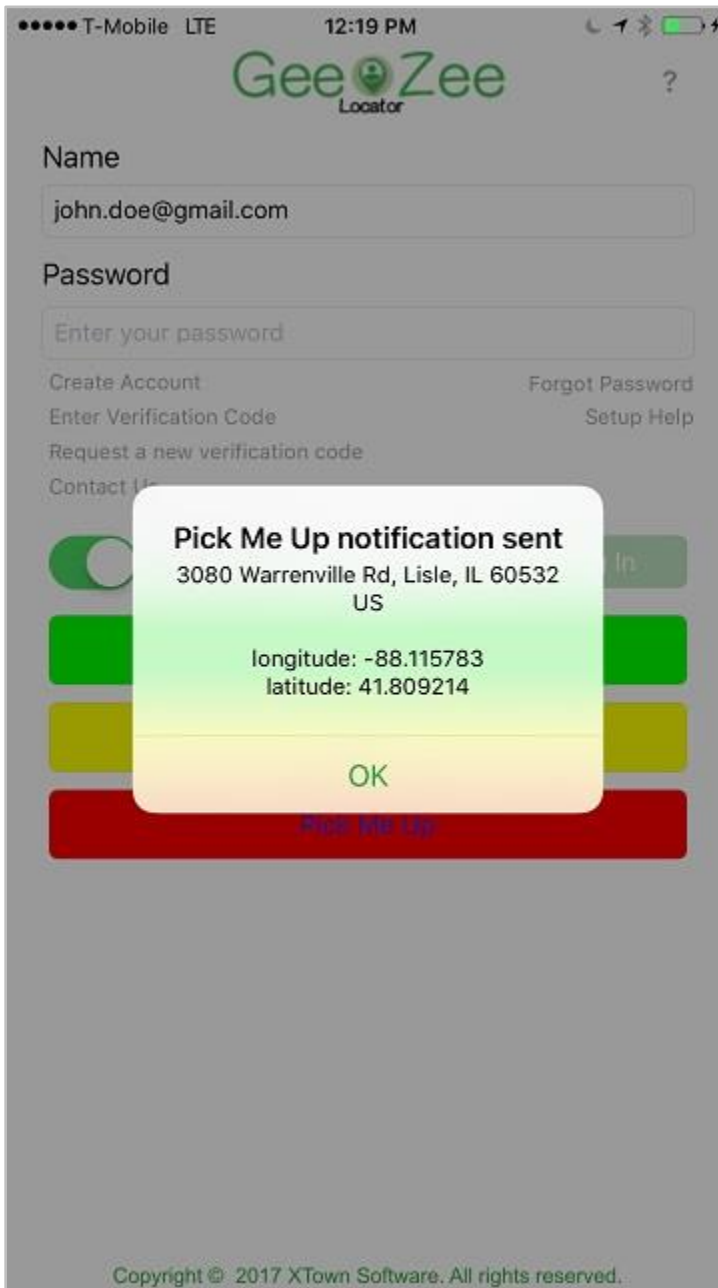

**Here:** Send an alert to reporter when child has reached their destination address with location (latitude/longitude) verification and map showing directions from reporter location to their destination address.

From Locator Login screen:

-Click **“Here”** button to send alert to reporter when locator destination is reached.

*Note: The reporter, i.e., Parent, phone will see the following notification:*

*Note: The locator, i.e., Child, phone will get the following confirmation when notification is sent:*

-Click **“OK”** button to send silent alert to reporter “I am ok but not feeling comfortable where I am at”.

*Note: The reporter, i.e., Parent, phone will see the following notification:*

*Note: The locator, i.e., Child, phone will get the following confirmation when notification is sent:*

From Reporter Map screen:

-Click the bottom slide bar at bottom right of main Reporter map screen to show a list of most recent Checkin Notifications.

welcome back john

Locator: Jane

04-10-2017 12:11 PM - Current Time