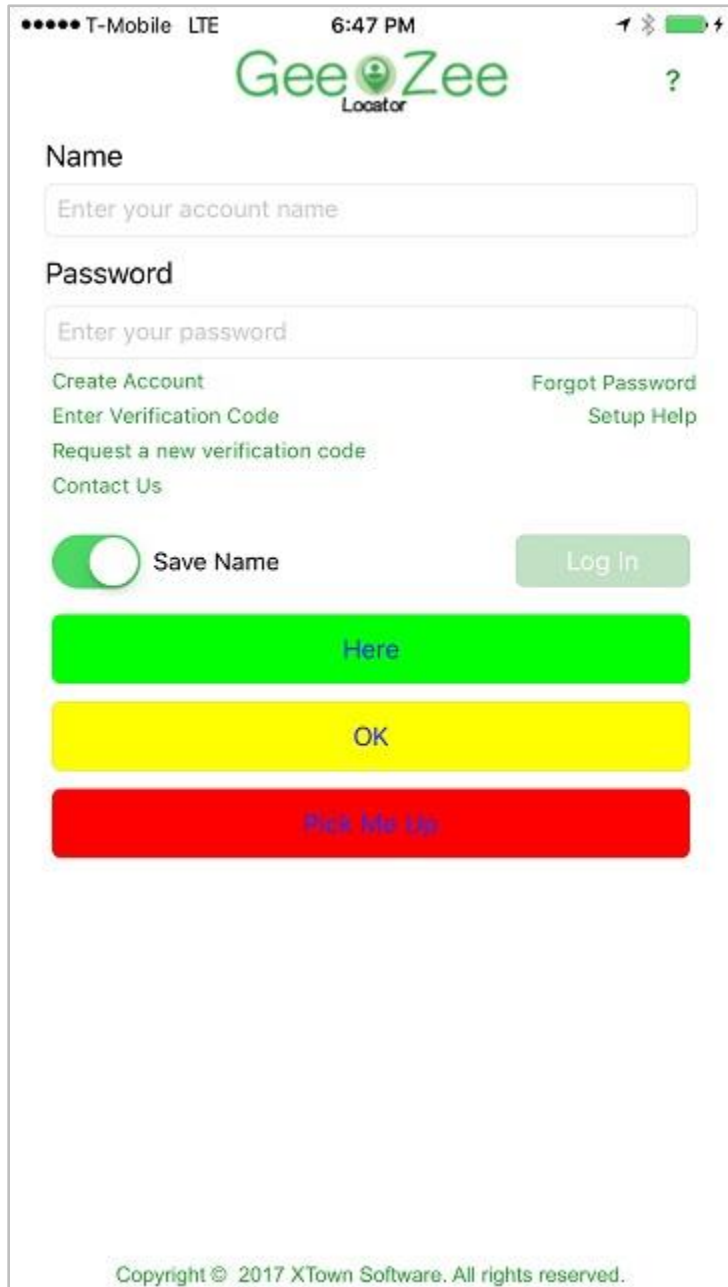

From Locator Login screen: