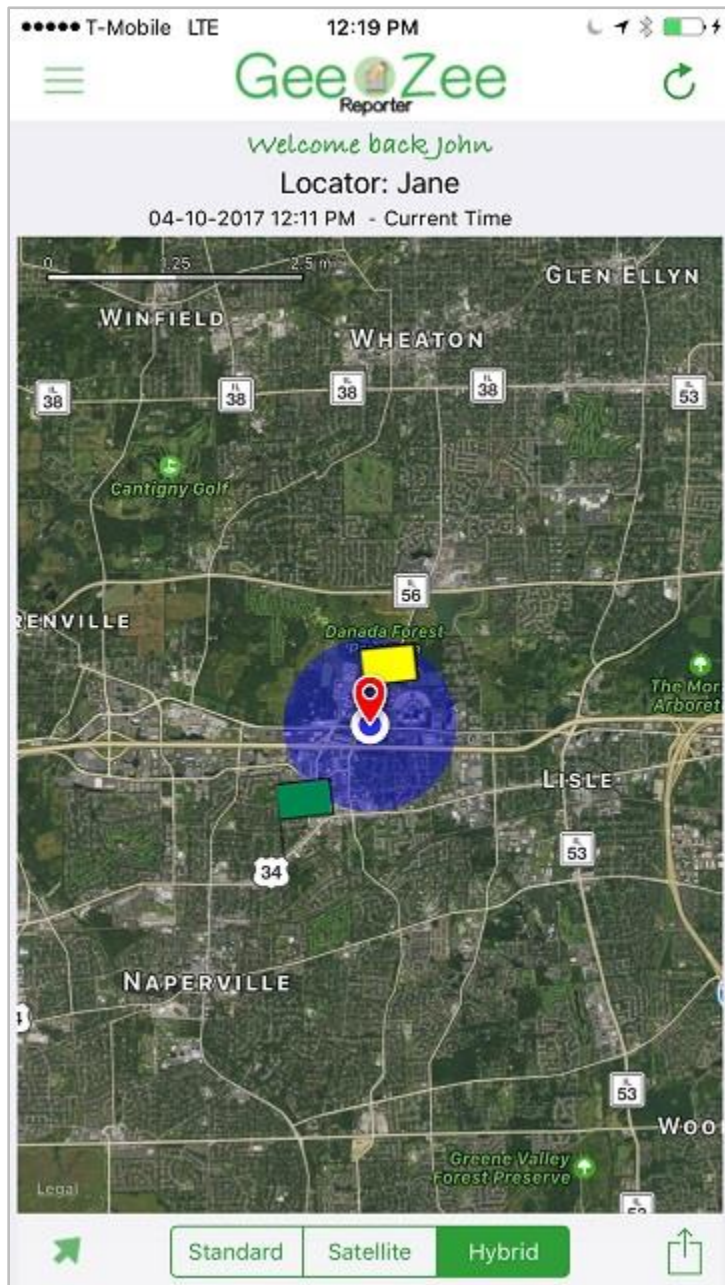

**Here:** Send an alert to reporter when child has reached their destination address with location (latitude/longitude) verification and map showing directions from reporter location to their destination address.

-Click **"Pick Me Up"** button to send silent alert to reporter "I am ready to be picked up where I am at".

*Note: The reporter, i.e., Parent, phone will see the following notification:*

*Note: The locator, i.e., Child, phone will get the following confirmation when notification is sent:*

From Reporter Map screen:

-Click the bottom slide bar at bottom right of main Reporter map screen to show a list of most recent Checkin Notifications.

welcome back john

Locator: Jane

04-10-2017 12:11 PM - Current Time

HOME LOCATION

SAFE LOCATIONS - COUNT(0)

CHECK IN NOTIFICATIONS - COUNT(4), MAX(5)

PICK\_ME\_UP
Date: 04/11/2017 - 12:18:56 PM
3080 Warrenville Rd, Lisle, IL 60532 US
Latitude: 41.809214
Longitude: -88.115783