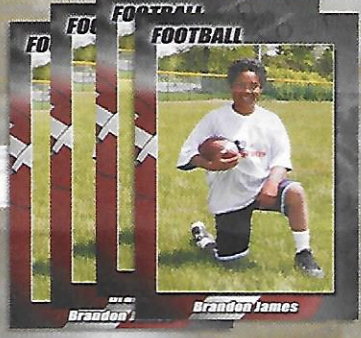

# Signature Classic Product Series

Signature Bag Tag

Signature Flex Magnet

Acrylic Puzzle

Signature Wallets

Team Prints

Signature Photo Button

Signature Key Chain  
(Includes Individual Image on Front and Team Image On Back)

Computer Mousepad

Graphic Border Prints

## Unique Products That Make Great Gifts

RoomMate Poster

(Adhesive Wall Cling up to 35 inches tall)

Memory Mate Wall Plaque

Individual Wall Plaque

Acrylic Statuette

CD SportsPack  
(Includes Hi-Res Images for Printing & Sharing)