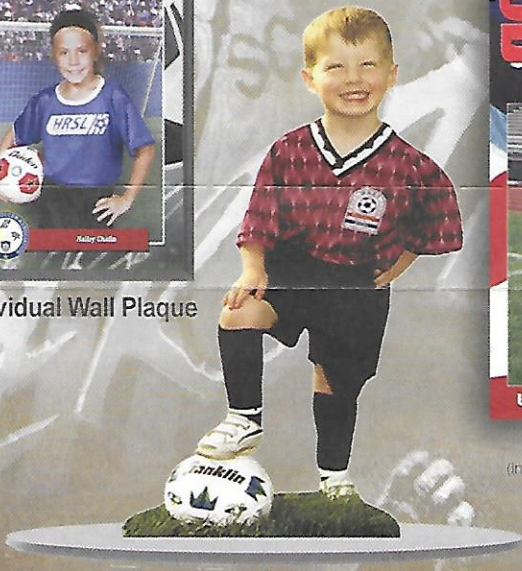

# Signature Classic Product Series

Signature Bag Tag

Signature Flex Magnet

Acrylic Puzzle

Signature Wallets

Team Prints

Signature Photo Button

Signature Key Chain  
(Includes Individual Image on Front and Team Image On Back)

Computer Mousepad

Graphic Border Prints

## Unique Products That Make Great Gifts

RoomMate Poster

(Adhesive Wall Cling up to 35 inches tall)

Memory Mate Wall Plaque

Individual Wall Plaque

Acrylic Statuette

CD SportsPack  
(Includes Hi-Res Images for Printing & Sharing)