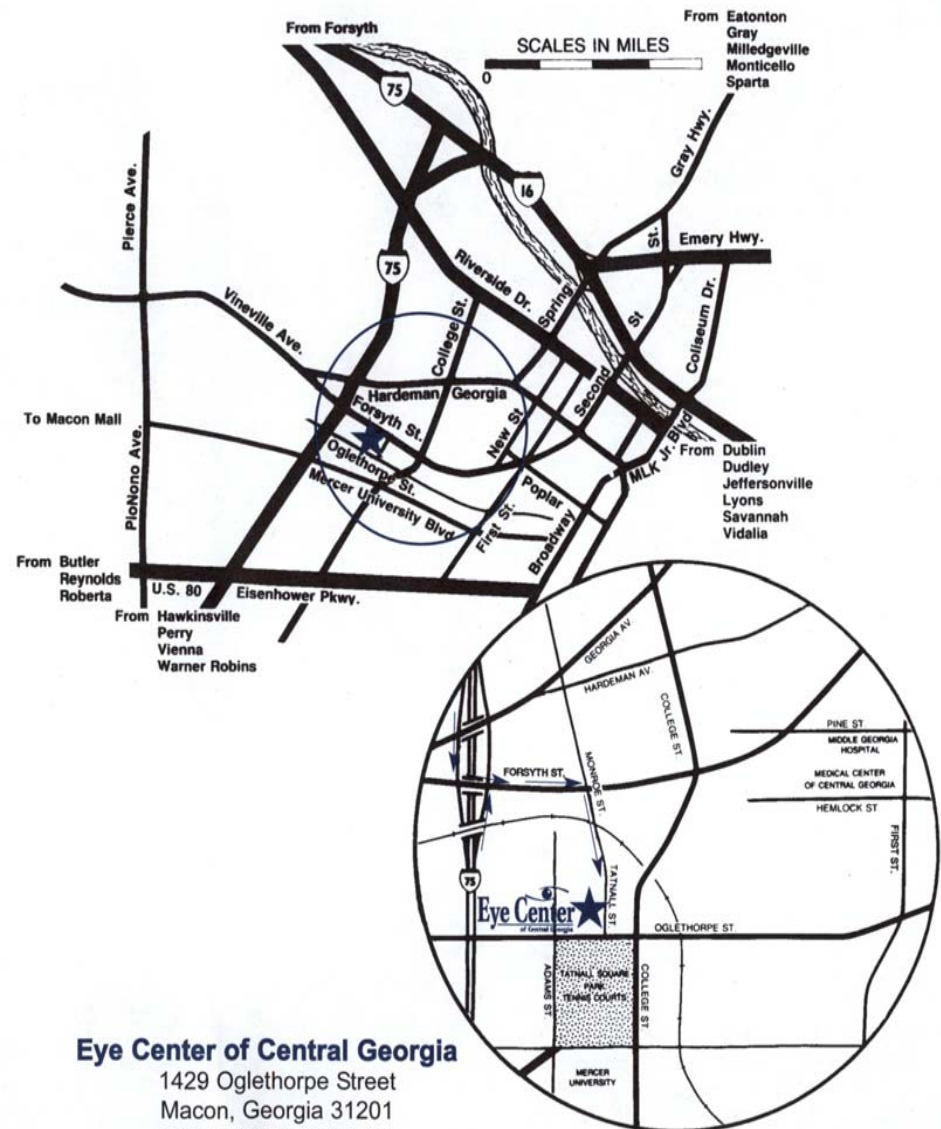

When coming to the Eye Center of Central Georgia...

...FROM THE NORTHEAST (Sparta, Milledgeville, Gray, Monticello, Eatonton areas) Take Route 129 (Gray Highway) into Macon, where it becomes Spring Street. Turn right onto Riverside Drive. Turn left onto College Street. Turn right onto Oglethorpe Street. The Eye Center is one block up on the right.

...FROM THE EAST (Savannah, Jeffersonville, Dudley, Dublin, Vidalia, Lyons areas) Take Interstate 16 to Macon and then Interstate 75 South. Take the first exit, Hardeman Avenue/Forsyth Street. At the traffic light at the end of the exit ramp, go straight. At the next light, turn left onto Forsyth Street. At the second traffic light turn right onto Monroe Street, which becomes Tatnall Street. The Eye Center is up on the right, at the corner of Tatnall Street and Oglethorpe Street.

...FROM THE NORTH (Griffin and Forsyth areas) Take Interstate 75 South to Macon. Exit at Hardeman Avenue/Forsyth Street. At the traffic light at the end of the exit ramp, go straight. At the next light, turn left onto Forsyth Street. At the second traffic light turn right onto Monroe Street, which becomes Tatnall Street. The Eye Center is up on the right, at the corner of Tatnall Street and Oglethorpe Street.

...FROM THE WEST (Butler, Reynolds, Fort Valley, Roberta areas) Take Route 96 or Route 80 to Interstate 75. Take I-75 North to Macon. Exit at Hardeman Avenue/Forsyth Street. At the end of the exit ramp, turn right onto Forsyth Street. At the first traffic light, turn right onto Monroe Street, which becomes Tatnall Street. The Eye Center is up on the right, at the corner of Tatnall Street and Oglethorpe Street.