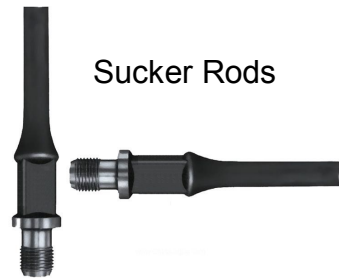

Sucker Rods