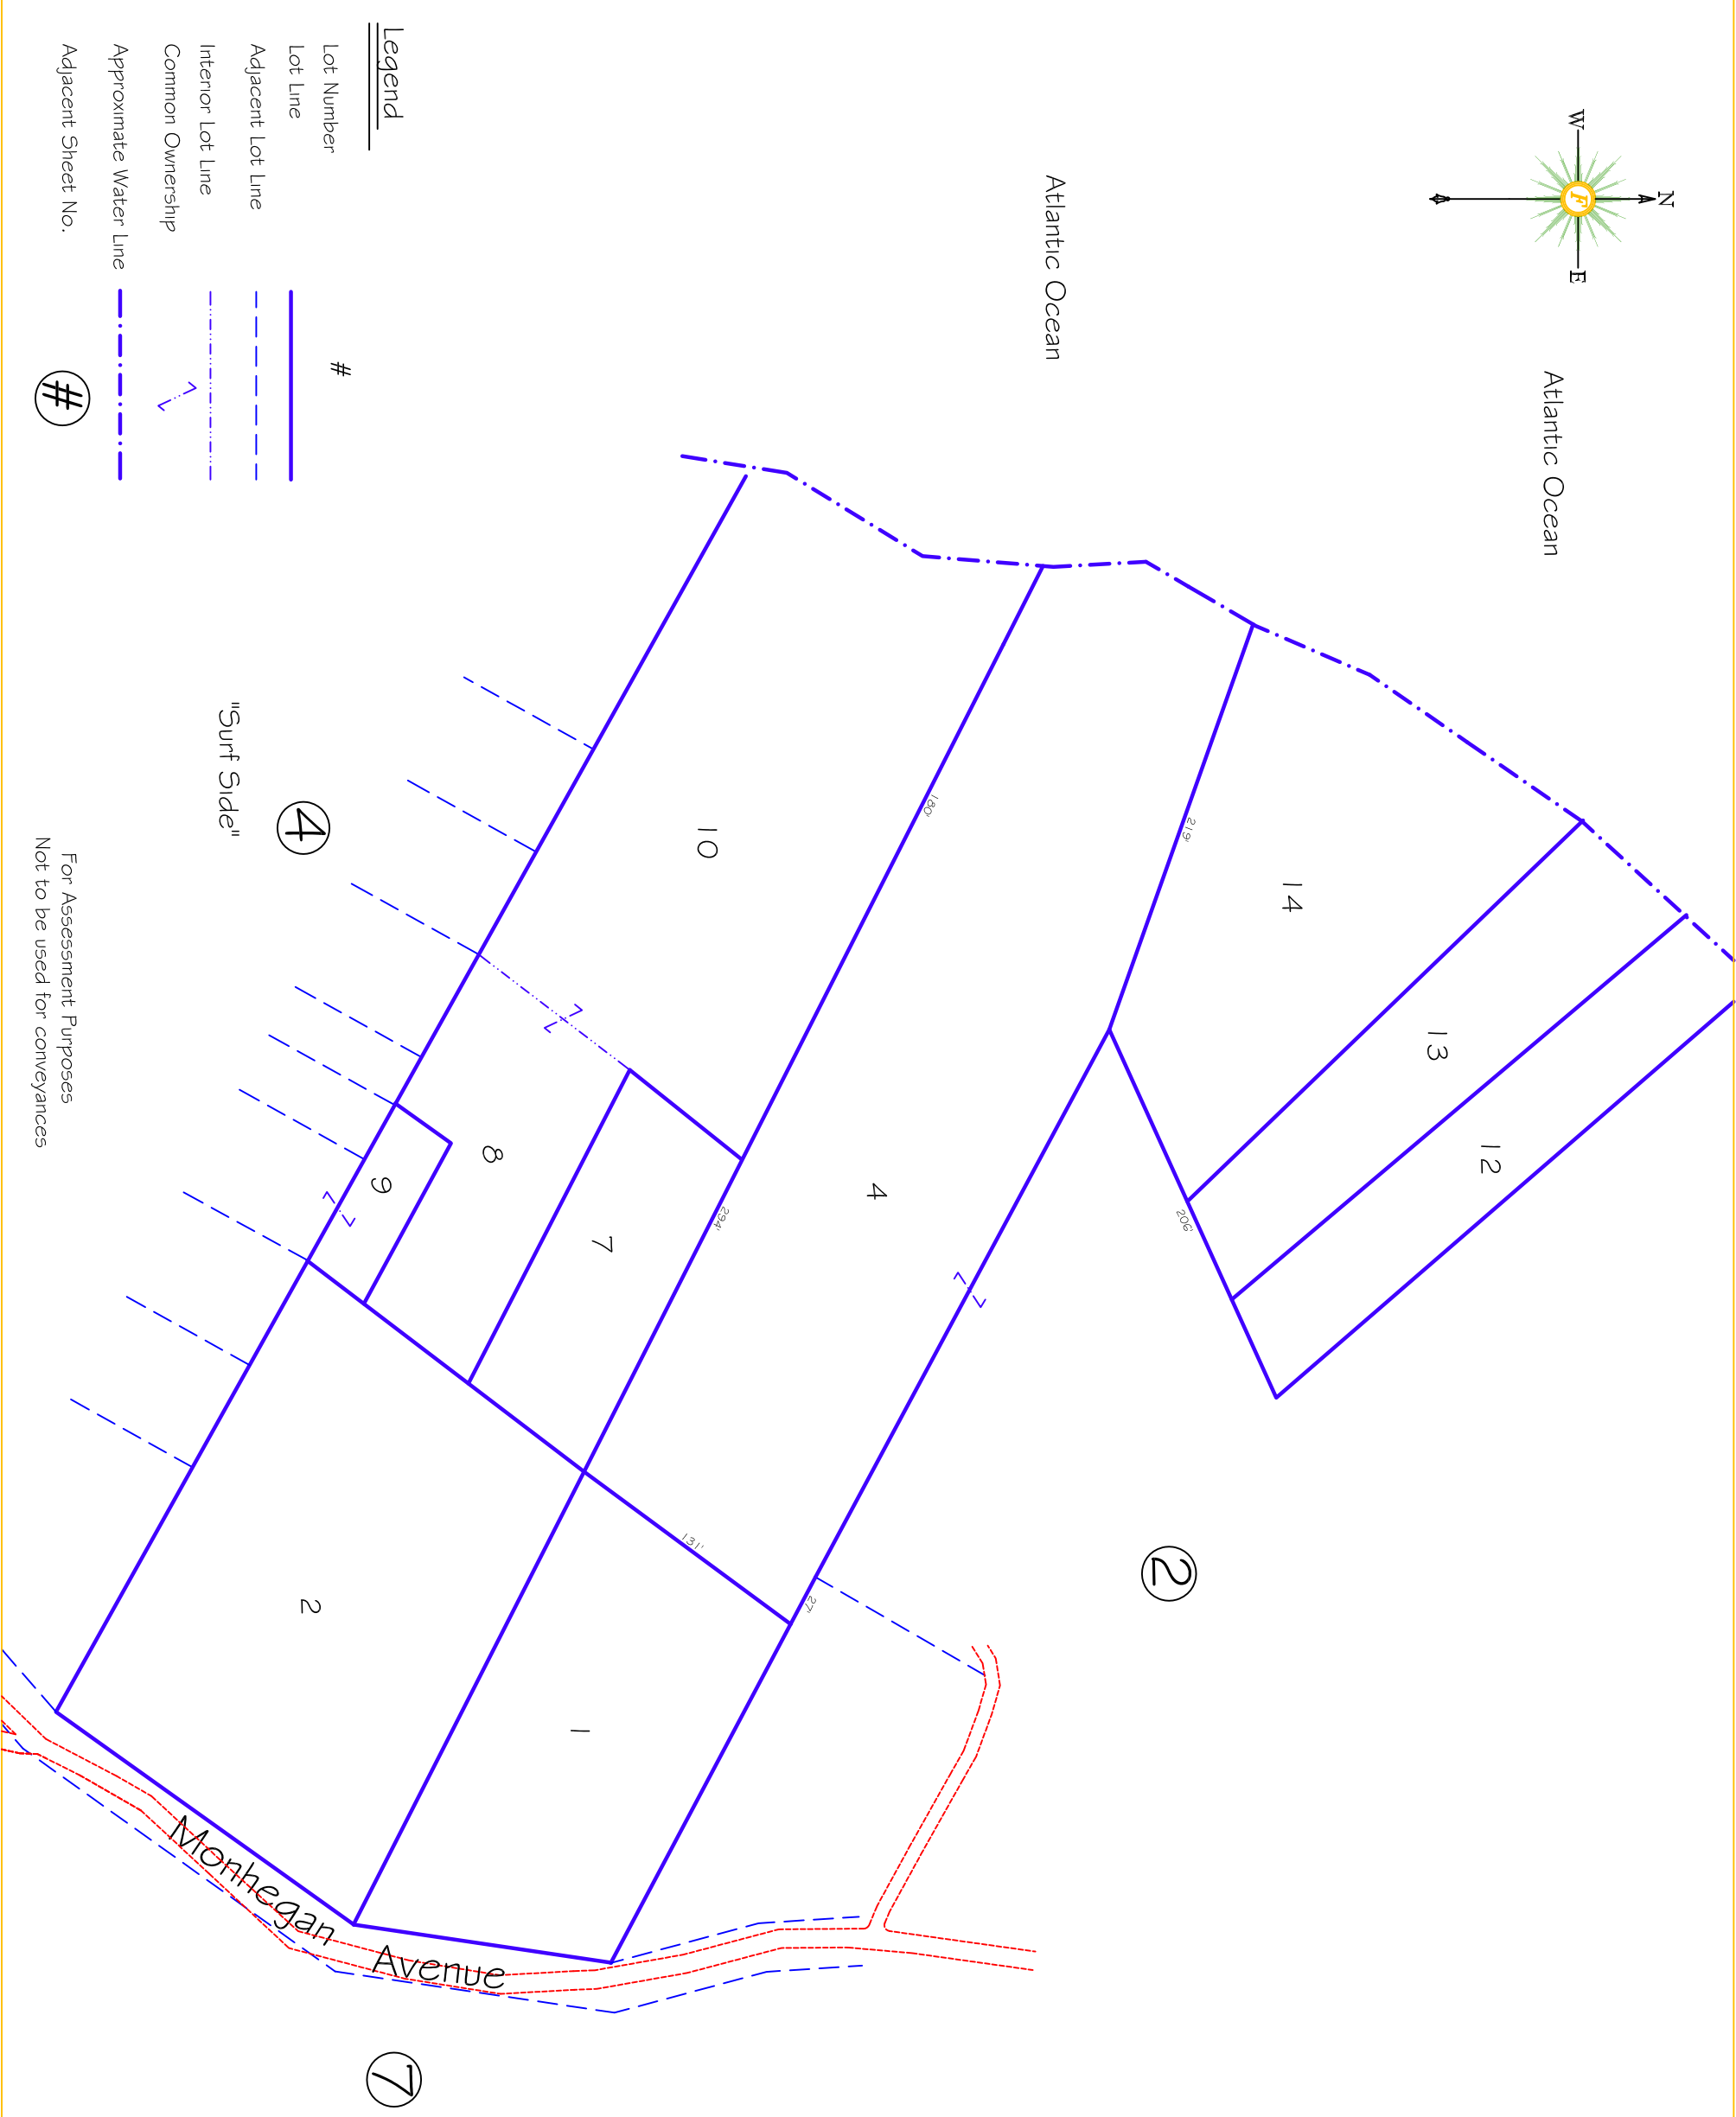

Atlantic Ocean

Atlantic Ocean

Legend

- Lot Number #
- Lot Line ———
- Adjacent Lot Line - - - - -
- Interior Lot Line - · - · - ·
- Common Ownership - - - - -
- Approximate Water Line - · - · - ·
- Adjacent Sheet No. (#)

"Surf Side"

For Assessment Purposes  
Not to be used for conveyances

Locus Map

# Monhegan Plantation

Lincoln County, Maine

Prepared by  
Falla & Sons Land Surveys, Inc.  
Palermo, ME  
Last revised 2012

Section  
**3**