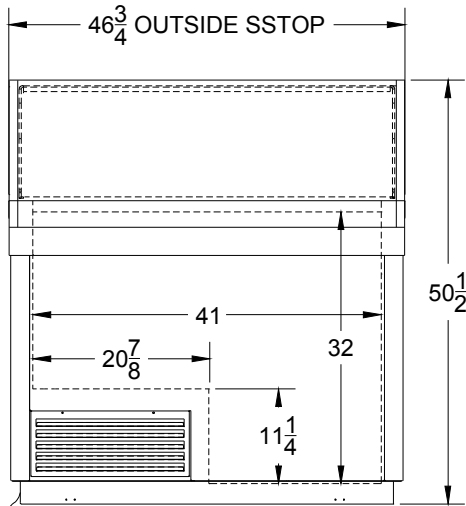

- Optional can skirts for
- Standard 3-gal containers
 - Ropak containers
 - Gelato pans are available for every need
 - Special tub holders upon request

Concierge delivery options available.

OPTIONAL Gelato Pan Racking Kits available for all size cabinets and pans

419-898-3305

www.cnelson.com. sales@cnelson.com
 265 N. Lake Winds Parkway
 Oak Harbor, OH 43449, U.S.A.
 Anytime, Anywhere

Model 8DIP-HV

Model 12DIP-HV

SERVICE CORD
 EXTENDS 7'
 FROM BASE

Model 16DIP-HV

MODEL	8DIP-HV, 47"	12DIP-HV, 67"	16DIP-HV, 87"
CAPACITY	12 3-GAL CANS	20 3-GAL CANS	28 3-GAL CANS
FACINGS	8 FACINGS	12 FACINGS	16 FACINGS
TEMP RANGE	-10 DEG F. TO +30 DEG F.	-10 DEG F. TO +30 DEG F.	-10 DEG F. TO +30 DEG F.
COMP. H.P.	1/3 H.P.	3/4 H.P.	3/4 H.P.
ELECTRICAL-STD OPTIONAL	115 V., 8 AMPS 220 V., 4 AMPS	115 V., 10 AMPS 220 V., 4 AMPS	115 V., 10 AMPS 220 V., 6 AMPS
REFRIGERANT	R404a	R404a	R404a