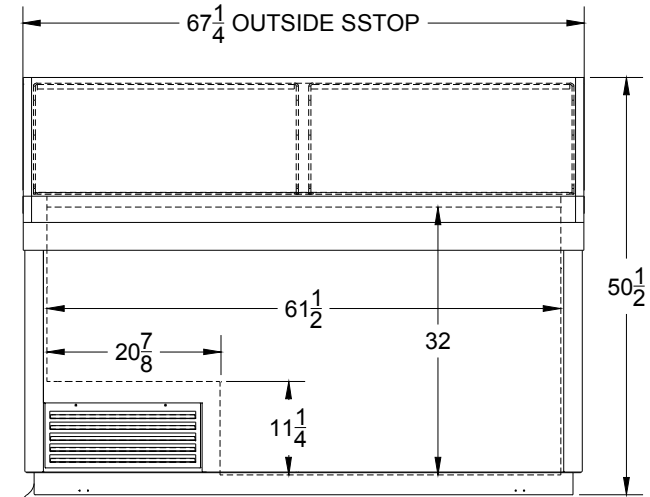

- Optional can skirts for
- Standard 3-gal containers
 - Ropak containers
 - Gelato pans are available for every need
 - Special tub holders upon request

Concierge delivery options available.

OPTIONAL Gelato Pan Racking Kits available for all size cabinets and pans

419-898-3305

www.cnelson.com. sales@cnelson.com
 265 N. Lake Winds Parkway
 Oak Harbor, OH 43449, U.S.A.
 Anytime, Anywhere

Model 8DIP-HV

Model 12DIP-HV

SERVICE CORD
 EXTENDS 7'
 FROM BASE

Model 16DIP-HV

MODEL	8DIP-HV, 47"	12DIP-HV, 67"	16DIP-HV, 87"
CAPACITY	12 3-GAL CANS	20 3-GAL CANS	28 3-GAL CANS
FACINGS	8 FACINGS	12 FACINGS	16 FACINGS
TEMP RANGE	-10 DEG F. TO +30 DEG F.	-10 DEG F. TO +30 DEG F.	-10 DEG F. TO +30 DEG F.
COMP. H.P.	1/3 H.P.	3/4 H.P.	3/4 H.P.
ELECTRICAL-STD OPTIONAL	115 V., 8 AMPS 220 V., 4 AMPS	115 V., 10 AMPS 220 V., 4 AMPS	115 V., 10 AMPS 220 V., 6 AMPS
REFRIGERANT	R404a	R404a	R404a