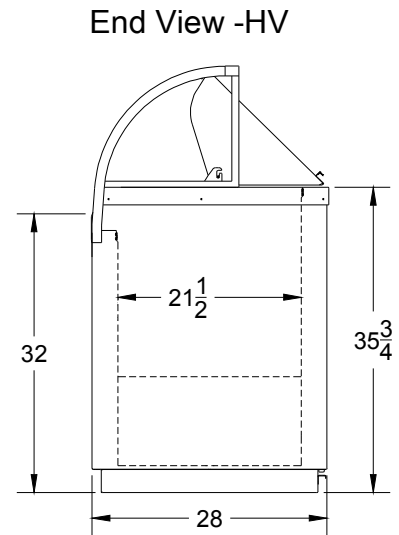

419-898-3305

www.cnelson.com. sales@cnelson.com
 265 N. Lake Winds Parkway
 Oak Harbor, OH 43449, U.S.A.
 Anytime, Anywhere

Model 8DIP-HV

Model 12DIP-HV

SERVICE CORD
 EXTENDS 7'
 FROM BASE

Model 16DIP-HV

MODEL	8DIP-HV, 47"	12DIP-HV, 67"	16DIP-HV, 87"
CAPACITY	12 3-GAL CANS	20 3-GAL CANS	28 3-GAL CANS
FACINGS	8 FACINGS	12 FACINGS	16 FACINGS
TEMP RANGE	-10 DEG F. TO +30 DEG F.	-10 DEG F. TO +30 DEG F.	-10 DEG F. TO +30 DEG F.
COMP. H.P.	1/3 H.P.	3/4 H.P.	3/4 H.P.
ELECTRICAL-STD OPTIONAL	115 V., 8 AMPS 220 V., 4 AMPS	115 V., 10 AMPS 220 V., 4 AMPS	115 V., 10 AMPS 220 V., 6 AMPS
REFRIGERANT	R404a	R404a	R404a