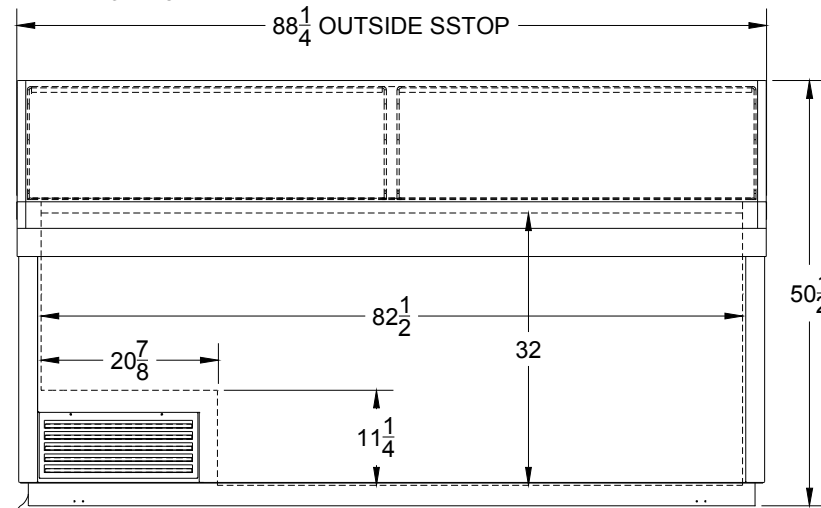

419-898-3305

www.cnelson.com. sales@cnelson.com
 265 N. Lake Winds Parkway
 Oak Harbor, OH 43449, U.S.A.
 Anytime, Anywhere

Model 8DIP-HV

Model 12DIP-HV

SERVICE CORD
 EXTENDS 7'
 FROM BASE

Model 16DIP-HV

MODEL	8DIP-HV, 47"	12DIP-HV, 67"	16DIP-HV, 87"
CAPACITY	12 3-GAL CANS	20 3-GAL CANS	28 3-GAL CANS
FACINGS	8 FACINGS	12 FACINGS	16 FACINGS
TEMP RANGE	-10 DEG F. TO +30 DEG F.	-10 DEG F. TO +30 DEG F.	-10 DEG F. TO +30 DEG F.
COMP. H.P.	1/3 H.P.	3/4 H.P.	3/4 H.P.
ELECTRICAL-STD OPTIONAL	115 V., 8 AMPS 220 V., 4 AMPS	115 V., 10 AMPS 220 V., 4 AMPS	115 V., 10 AMPS 220 V., 6 AMPS
REFRIGERANT	R404a	R404a	R404a