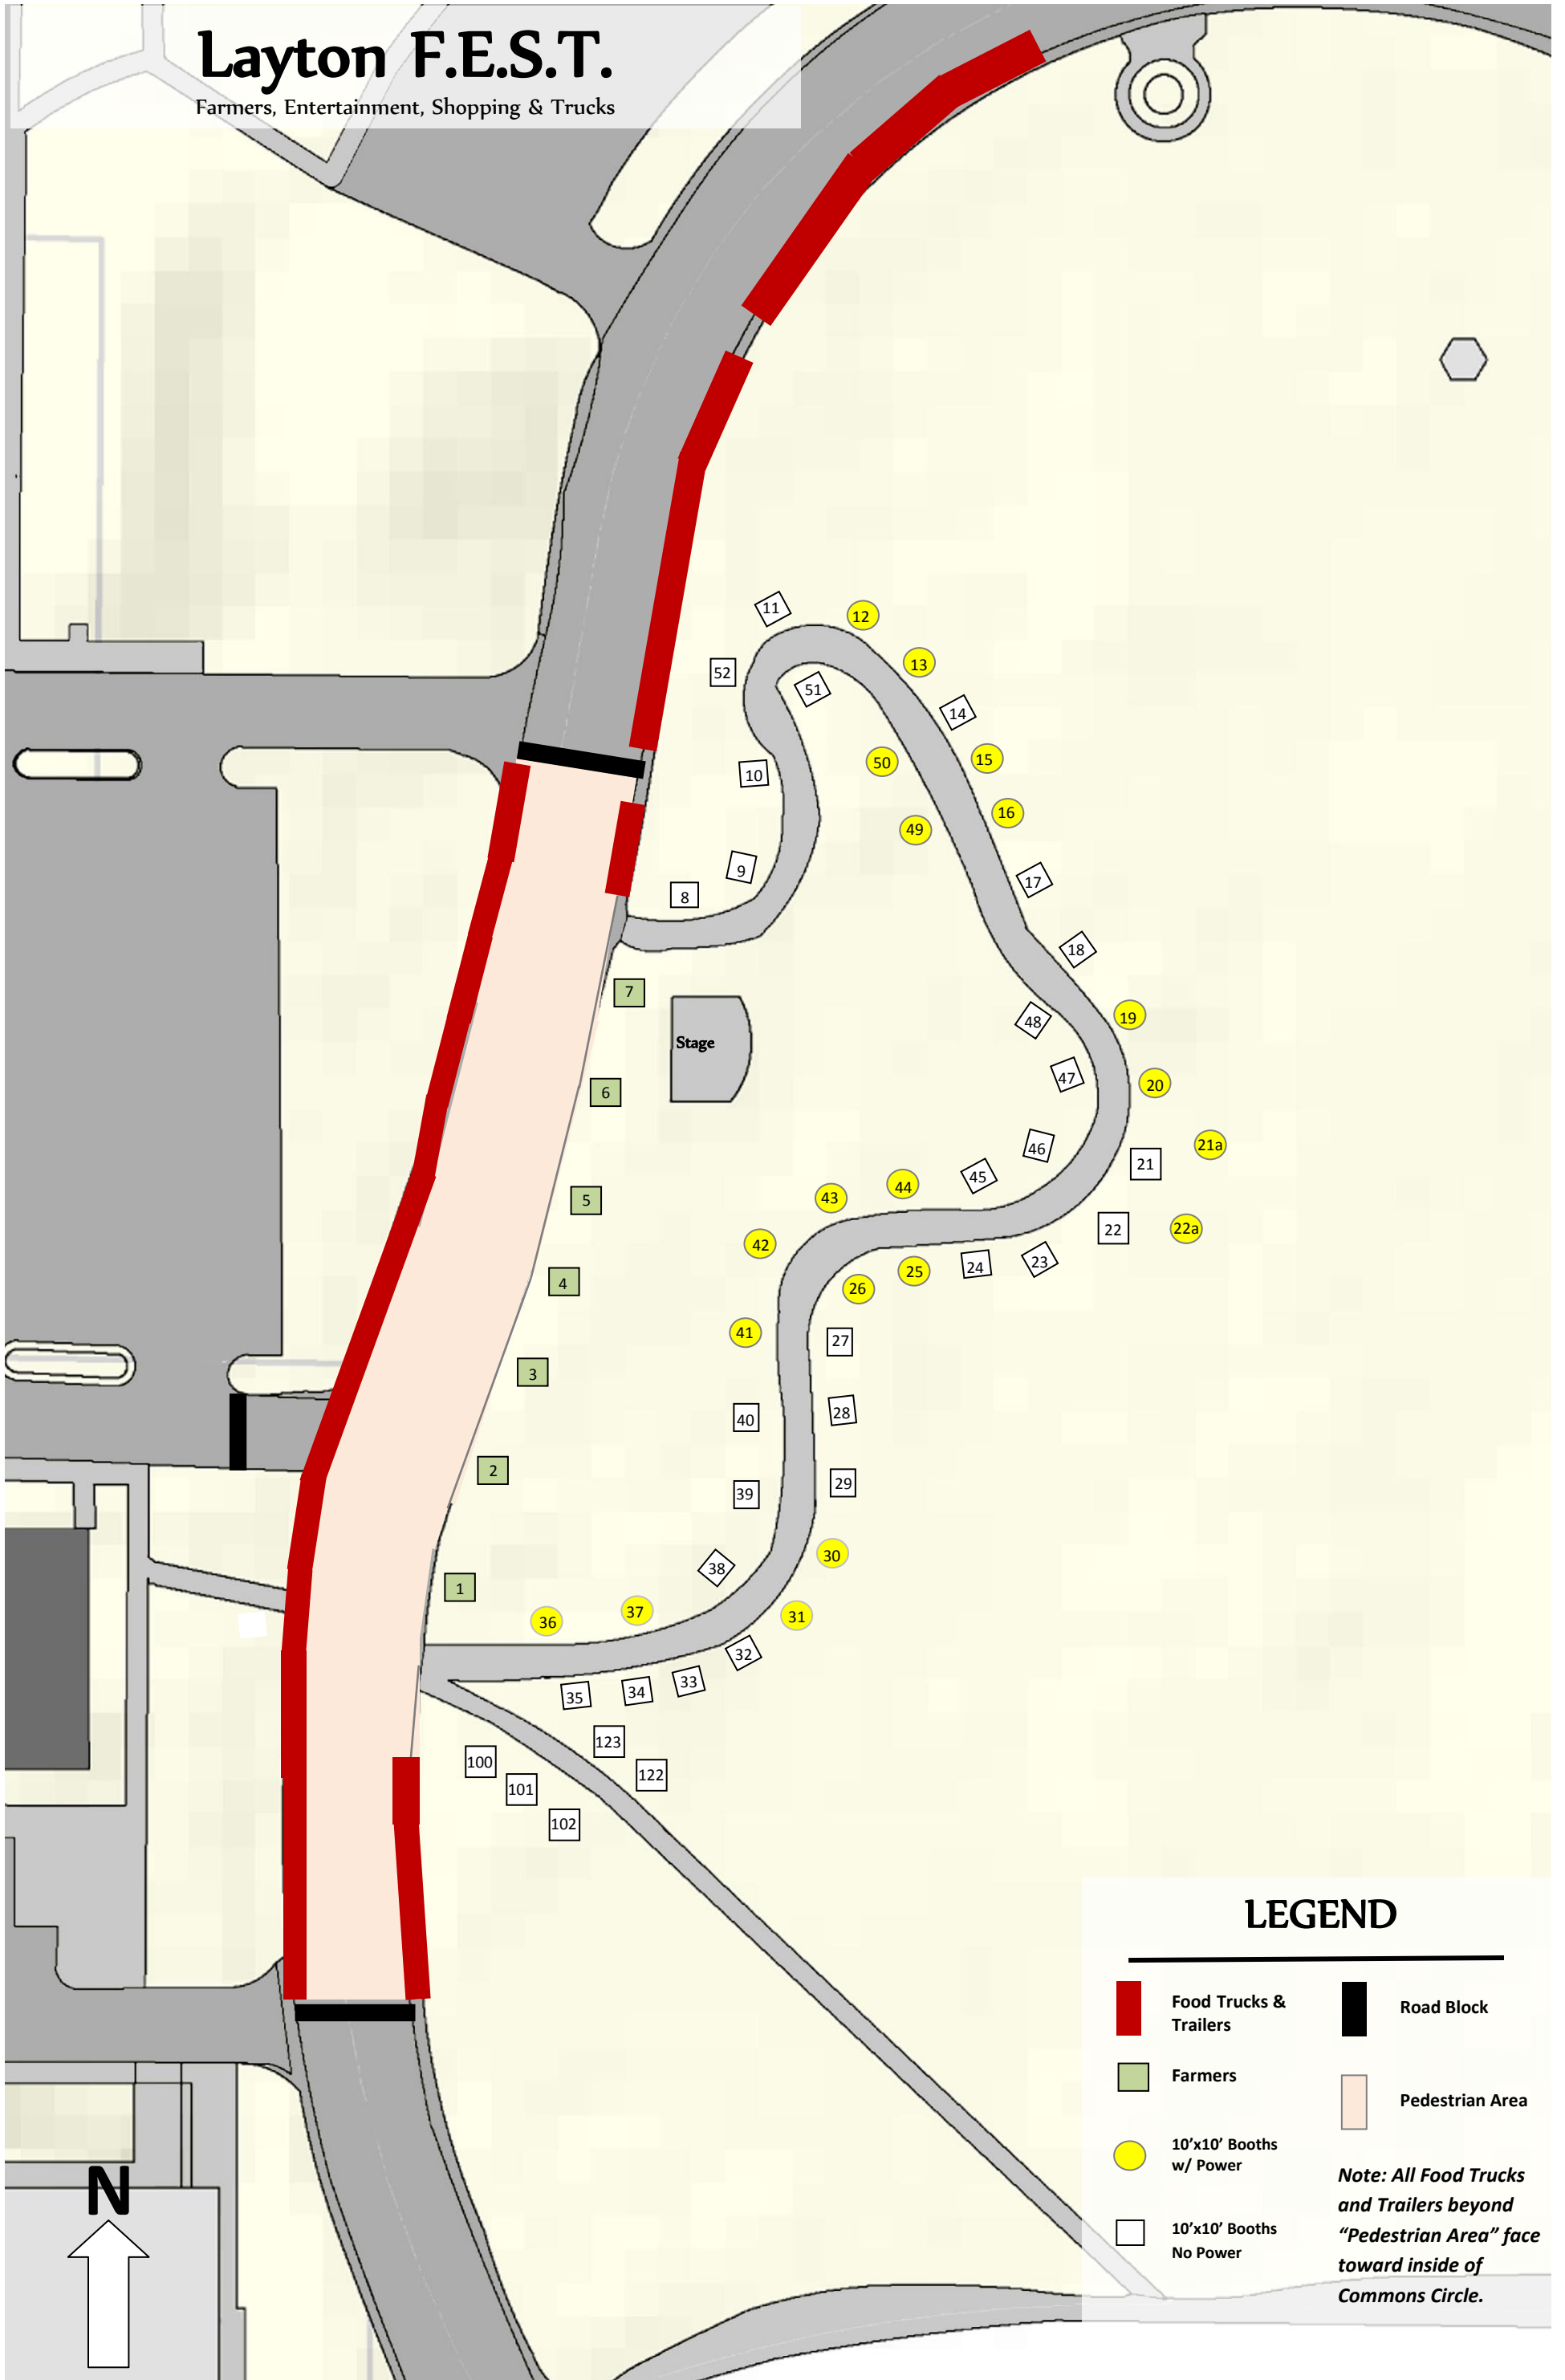

# Layton F.E.S.T.

Farmers, Entertainment, Shopping & Trucks

## LEGEND

- |   |  |
|---|--|
|  Food Trucks & Trailers  |  Road Block         |
|  Farmers                 |  Pedestrian Area    |
|  10'x10' Booths w/ Power | <i>Note: All Food Trucks and Trailers beyond "Pedestrian Area" face toward inside of Commons Circle.</i> |
|  10'x10' Booths No Power |  |