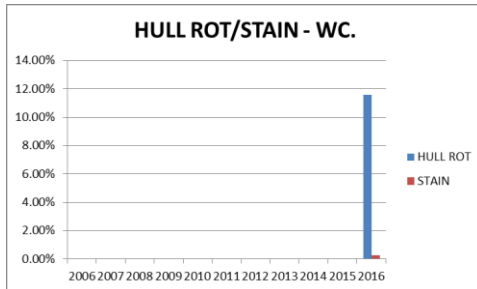

Hull rot inspections began in 2014.

Please note this is internal crack out damage from harvest samples collected from the ground after shaking. Not all ranches have all varieties and not all varieties are present in every year of our data set.