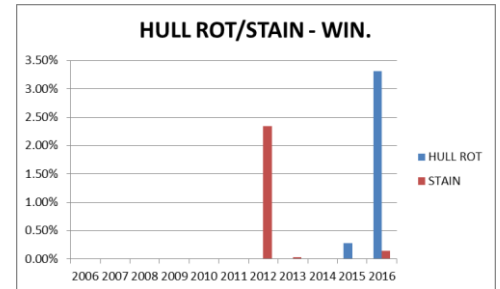

Hull rot inspections began in 2014.

Please note this is internal crack out damage from harvest samples collected from the ground after shaking. Not all ranches have all varieties and not all varieties are present in every year of our data set.