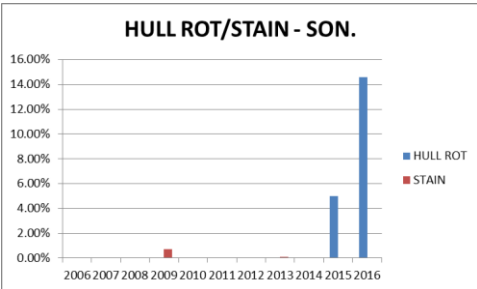

Hull rot inspections began in 2014.

Please note this is internal crack out damage from harvest samples collected from the ground after shaking. Not all ranches have all varieties and not all varieties are present in every year of our data set.