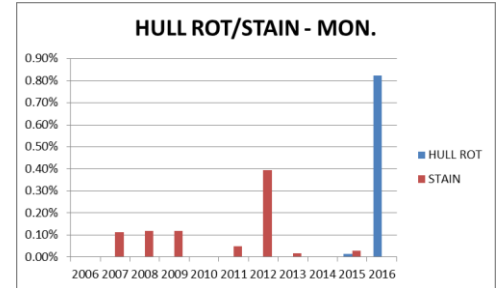

Hull rot inspections began in 2014.

Please note this is internal crack out damage from harvest samples collected from the ground after shaking. Not all ranches have all varieties and not all varieties are present in every year of our data set.