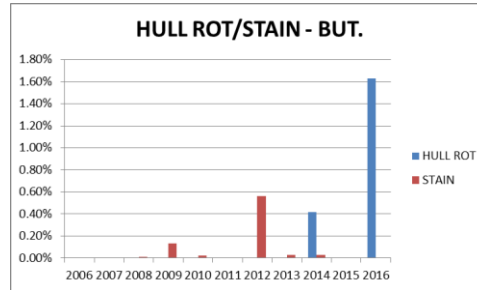

Hull rot inspections began in 2014.

Please note this is internal crack out damage from harvest samples collected from the ground after shaking. Not all ranches have all varieties and not all varieties are present in every year of our data set.