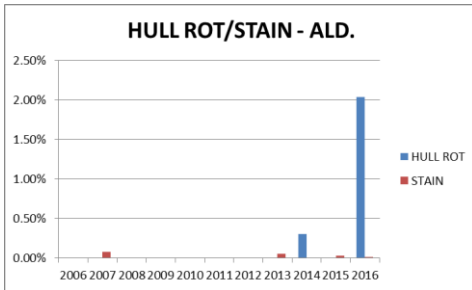

Hull rot inspections began in 2014.

Please note this is internal crack out damage from harvest samples collected from the ground after shaking. Not all ranches have all varieties and not all varieties are present in every year of our data set.