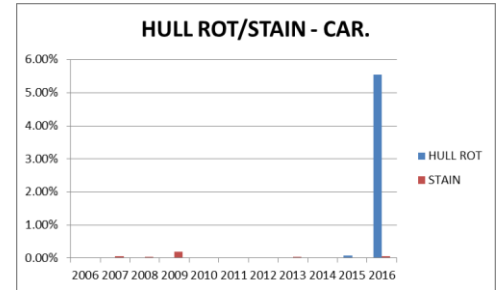

Hull rot inspections began in 2014.

Please note this is internal crack out damage from harvest samples collected from the ground after shaking. Not all ranches have all varieties and not all varieties are present in every year of our data set.