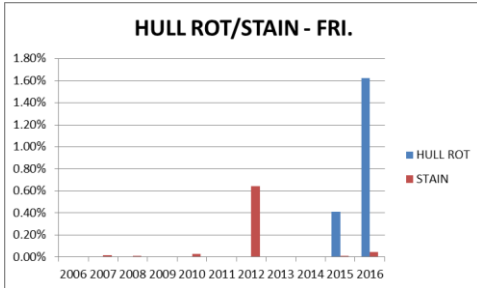

Hull rot inspections began in 2014.

Please note this is internal crack out damage from harvest samples collected from the ground after shaking. Not all ranches have all varieties and not all varieties are present in every year of our data set.