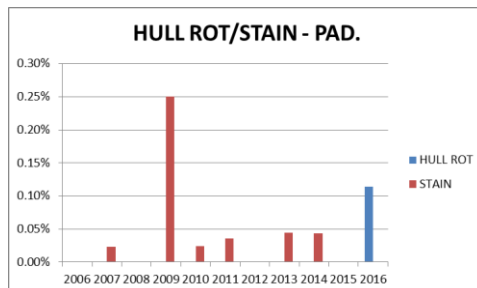

Hull rot inspections began in 2014.

Please note this is internal crack out damage from harvest samples collected from the ground after shaking. Not all ranches have all varieties and not all varieties are present in every year of our data set.