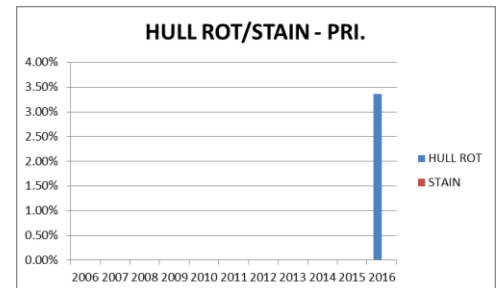

Hull rot inspections began in 2014.

Please note this is internal crack out damage from harvest samples collected from the ground after shaking. Not all ranches have all varieties and not all varieties are present in every year of our data set.