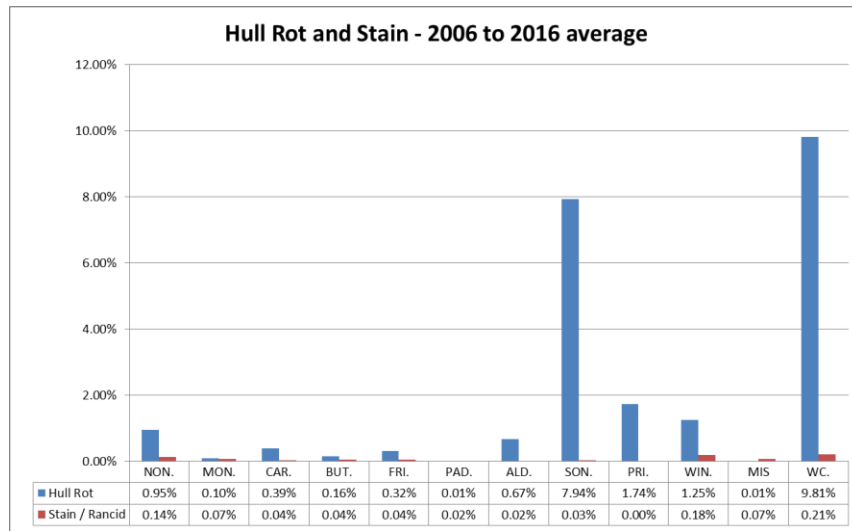

Hull rot inspections began in 2014.

Please note this is internal crack out damage from harvest samples collected from the ground after shaking. Not all ranches have all varieties and not all varieties are present in every year of our data set.