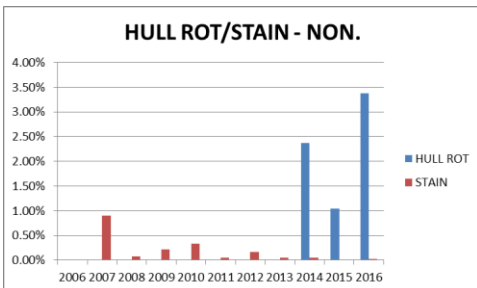

Hull rot inspections began in 2014.

Please note this is internal crack out damage from harvest samples collected from the ground after shaking. Not all ranches have all varieties and not all varieties are present in every year of our data set.