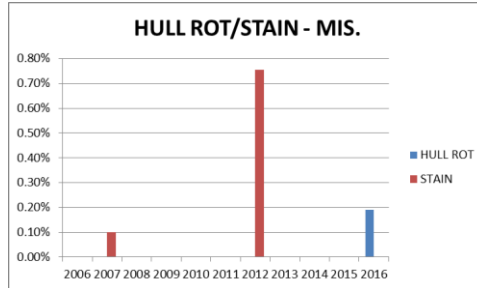

Hull rot inspections began in 2014.

Please note this is internal crack out damage from harvest samples collected from the ground after shaking. Not all ranches have all varieties and not all varieties are present in every year of our data set.