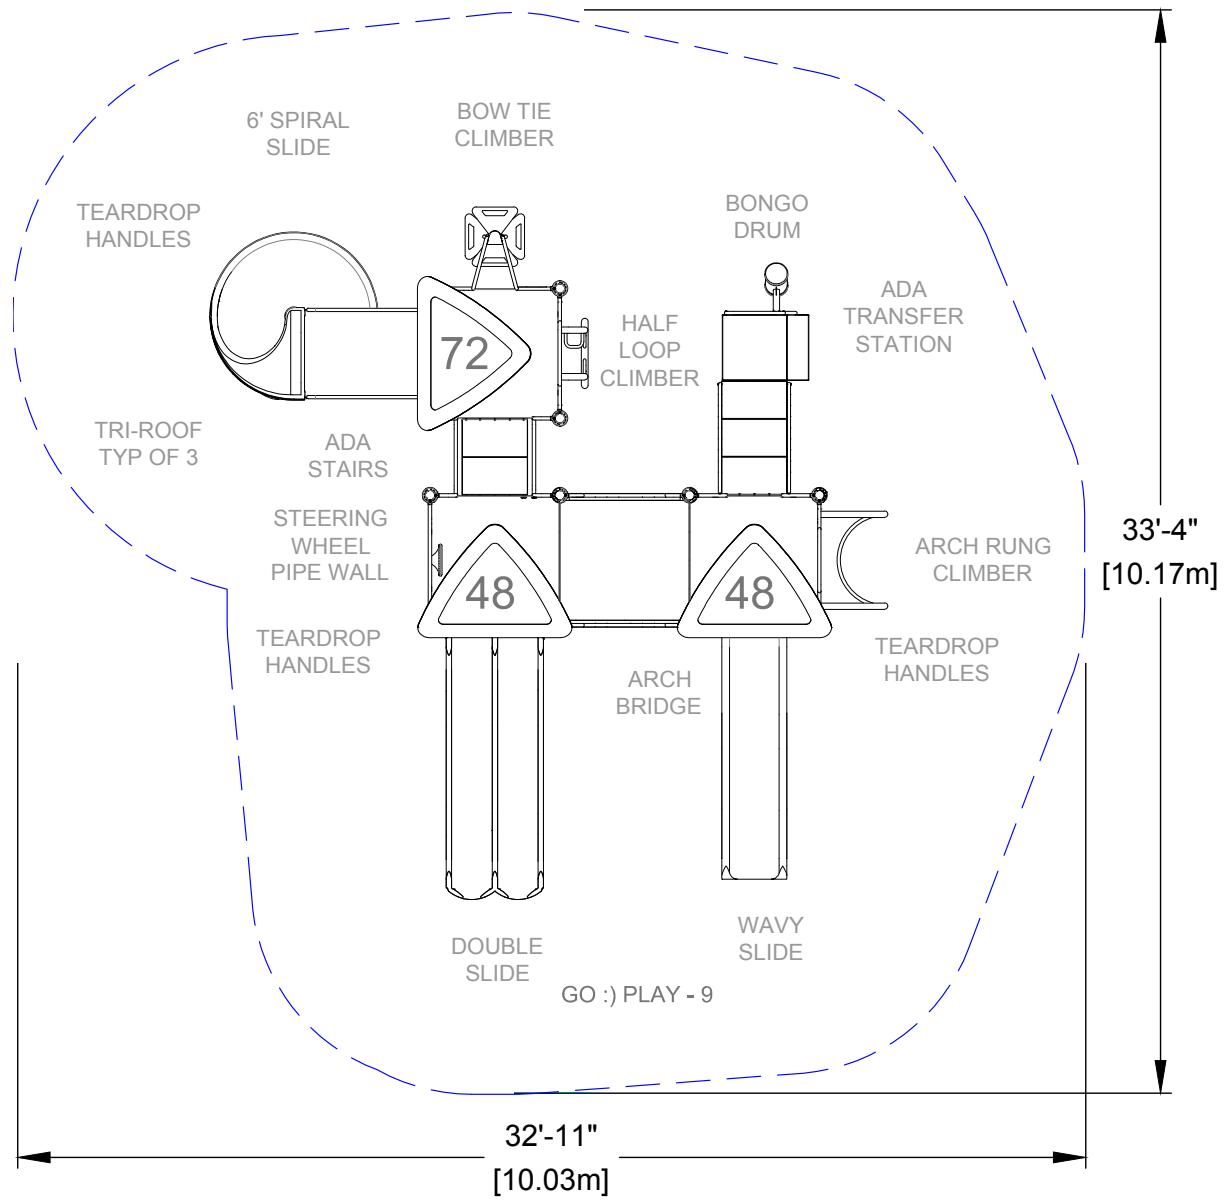

Xccent
a different playing field. *play!*

GO PLAY :) SYSTEM 9 – MARINA

PROJECT GP 9

GO PLAY :) SYSTEM 9 – MARINA

GO PLAY :) SYSTEM 9

DATE 03/27/2015
 PROJECT GP 9
 REVISION -
 DESIGNER Xccent

MIN. "FALL ZONE"
 32'-11"x33'-4"
 MAX. FALL HEIGHT
 72"
 AGES 5-12