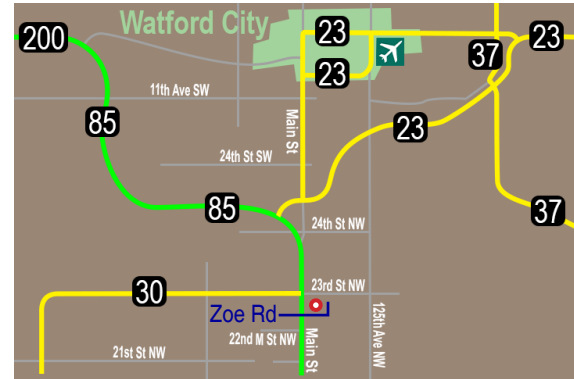

# WATFORD CITY, N. DAKOTA

## RV & TRAILER PARK

Temporary and Long Term Rentals • Corporate Leasing

12575 Zoe Road  
Watford City, ND 58854

- 40' Cherokee Trailers
- Spacious Open Floor Plan, 8' Ceilings
- Private Shower/Bathroom
- 2 Bedrooms with Queen Size Beds, each with its Own Thermostat
- 13' Slide in Full Kitchen
- Free WiFi, dish Satellite
- Playground & Picnic Area
- FAMILY & PET Friendly RV Park
- 5 Minutes from Watford City