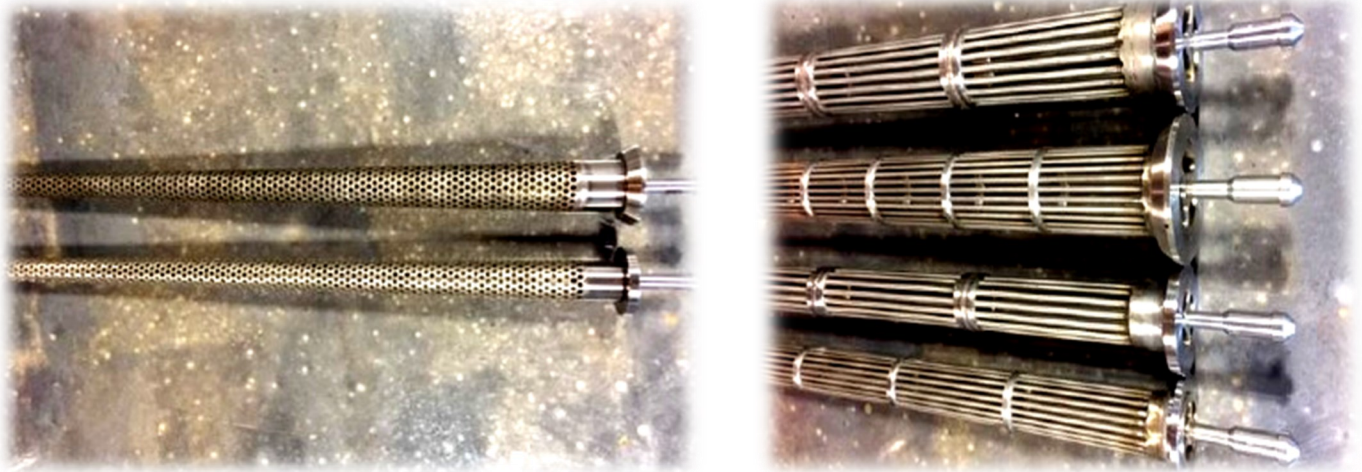

Drill Pipe Mud Screens