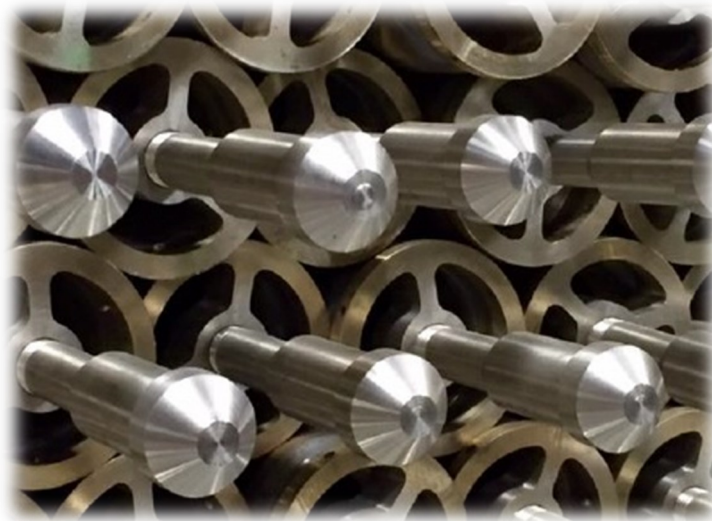

Quantity Discounts Available

Contact Us

Mason Specialty Tools, LLC

200 Toledo Dr. Lafayette LA 70506

337-837-9082

contact@masonspecialtytools.com

www.masonspecialtytools.com