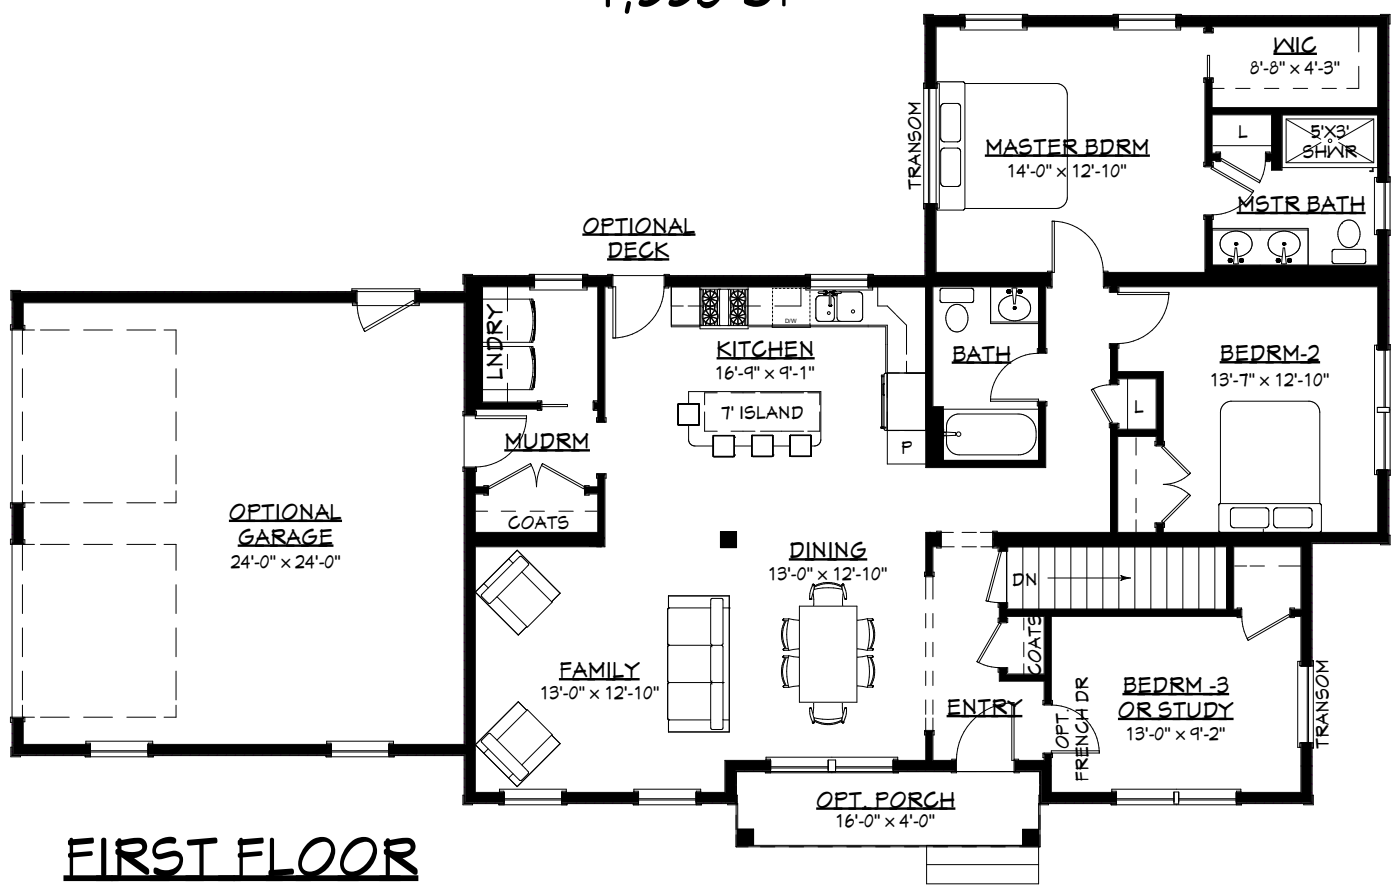

NH DESIGN COLLABORATIVE, LLC

THE LYNNE GOTHIC REVIVAL COTTAGE

48'-0" x 40'-10 1/2"
1,556 SF

FIRST FLOOR
1,556 SF