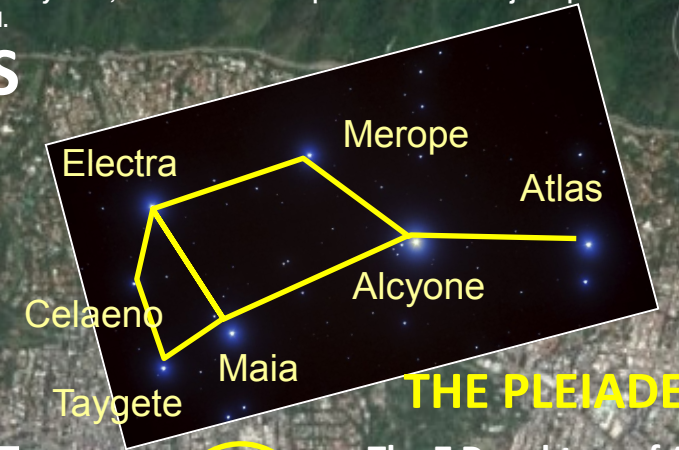

CYDONIA LINES OF CARACAS

The purpose of this study is to present the evidence that the geometric ley-lines of the following city layout is set to the *Cydonia, Mars* ley-lines. Pertaining to the *Cydonia, Mars* anomalies, there are 3 main pyramid structures that comprise the *Martian Motif*. There is the famous *Face of Mars*, the giant *Pentagon Fortress* and the *Pleiadian Pyramid City*. These 3 structures triangulate each other and would make up the core of a large metropolitan city on Earth. What is astonishing is that such a *Martian Motif* is seen implemented in the architecture of almost all the ancient civilizations on Earth. This started, at least based on the archeological record after the *Flood of Noah* with Babylon and Sumer. How the *Martian Motif* is tied to the ley-lines of ancient cities, temples and structures is that perhaps the lost knowledge and connection of the Martian civilization was conveyed to the few and selected 'priestly' class on Earth that constitutes the Secret Societies, etc. This special class of humans are perhaps tasked at keeping the legacy, lifeline and bloodline operational. Even now in the modern era, the same *Cydonia, Mars* motif is incorporated into the major capitals of the world. The *Martian Motif* that is basically encrypted and hidden in plain sight speaks to the powers behind the curtain of those that really are the masters of the world.

MARTIAN MOTIF OF THE PLEIADIAN PATTERNS

MARTIAN PATTERN
40°44'33.60N 09°27'40.29W
CYDONIA, MARS

FACE OF ALA-LU
D&M PYRAMID

CENTRO FINANCIERO

Jardin Botanco

THE PLEIADES

The 7 Daughters of Atlas

BASE MILITAR
Generalissimo Miranda
LA CAROLETA

ACADEMICA MILITAR

Google Earth

10°30'04.89" N 66°54'38.99" W elev 2935 ft eye alt 11.65 mi

© Composition & Some Graphics by
LUIS B. VEGA
vegapost@hotmail.com
www.PostScripts.org
FOR ILLUSTRATION PURPOSES ONLY