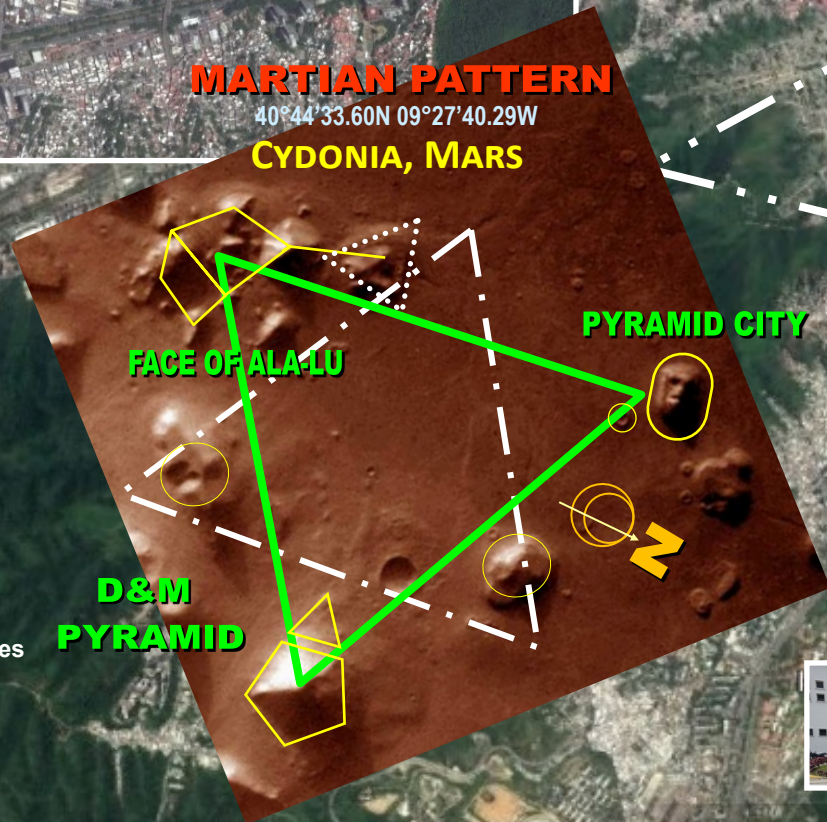

CYDONIA LINES OF CARACAS

The purpose of this study is to present the evidence that the geometric ley-lines of the following city layout is set to the *Cydonia, Mars* ley-lines. Pertaining to the *Cydonia, Mars* anomalies, there are 3 main pyramid structures that comprise the *Martian Motif*. There is the famous *Face of Mars*, the giant *Pentagon Fortress* and the *Pleiadian Pyramid City*. These 3 structures triangulate each other and would make up the core of a large metropolitan city on Earth. What is astonishing is that such a *Martian Motif* is seen implemented in the architecture of almost all the ancient civilizations on Earth. This started, at least based on the archeological record after the *Flood of Noah* with Babylon and Sumer. How the *Martian Motif* is tied to the ley-lines of ancient cities, temples and structures is that perhaps the lost knowledge and connection of the Martian civilization was conveyed to the few and selected 'priestly' class on Earth that constitutes the Secret Societies, etc. This special class of humans are perhaps tasked at keeping the legacy, lifeline and bloodline operational. Even now in the modern era, the same *Cydonia, Mars* motif is incorporated into the major capitals of the world. The *Martian Motif* that is basically encrypted and hidden in plain sight speaks to the powers behind the curtain of those that really are the masters of the world.

MARTIAN MOTIF OF THE PLEIADIAN PATTERNS

MARTIAN PATTERN
40°44'33.60N 09°27'40.29W
CYDONIA, MARS

FACE OF ALA-LU
D&M PYRAMID

CENTRO FINANCIERO

Jardin Botanco

THE PLEIADES

The 7 Daughters of Atlas

BASE MILITAR
Generalissimo Miranda
LA CAROLETA

ACADEMICA MILITAR

Google Earth

10°30'04.89" N 66°54'38.99" W elev 2935 ft eye alt 11.65 mi

© Composition & Some Graphics by
LUIS B. VEGA
vegapost@hotmail.com
www.PostScripts.org
FOR ILLUSTRATION PURPOSES ONLY